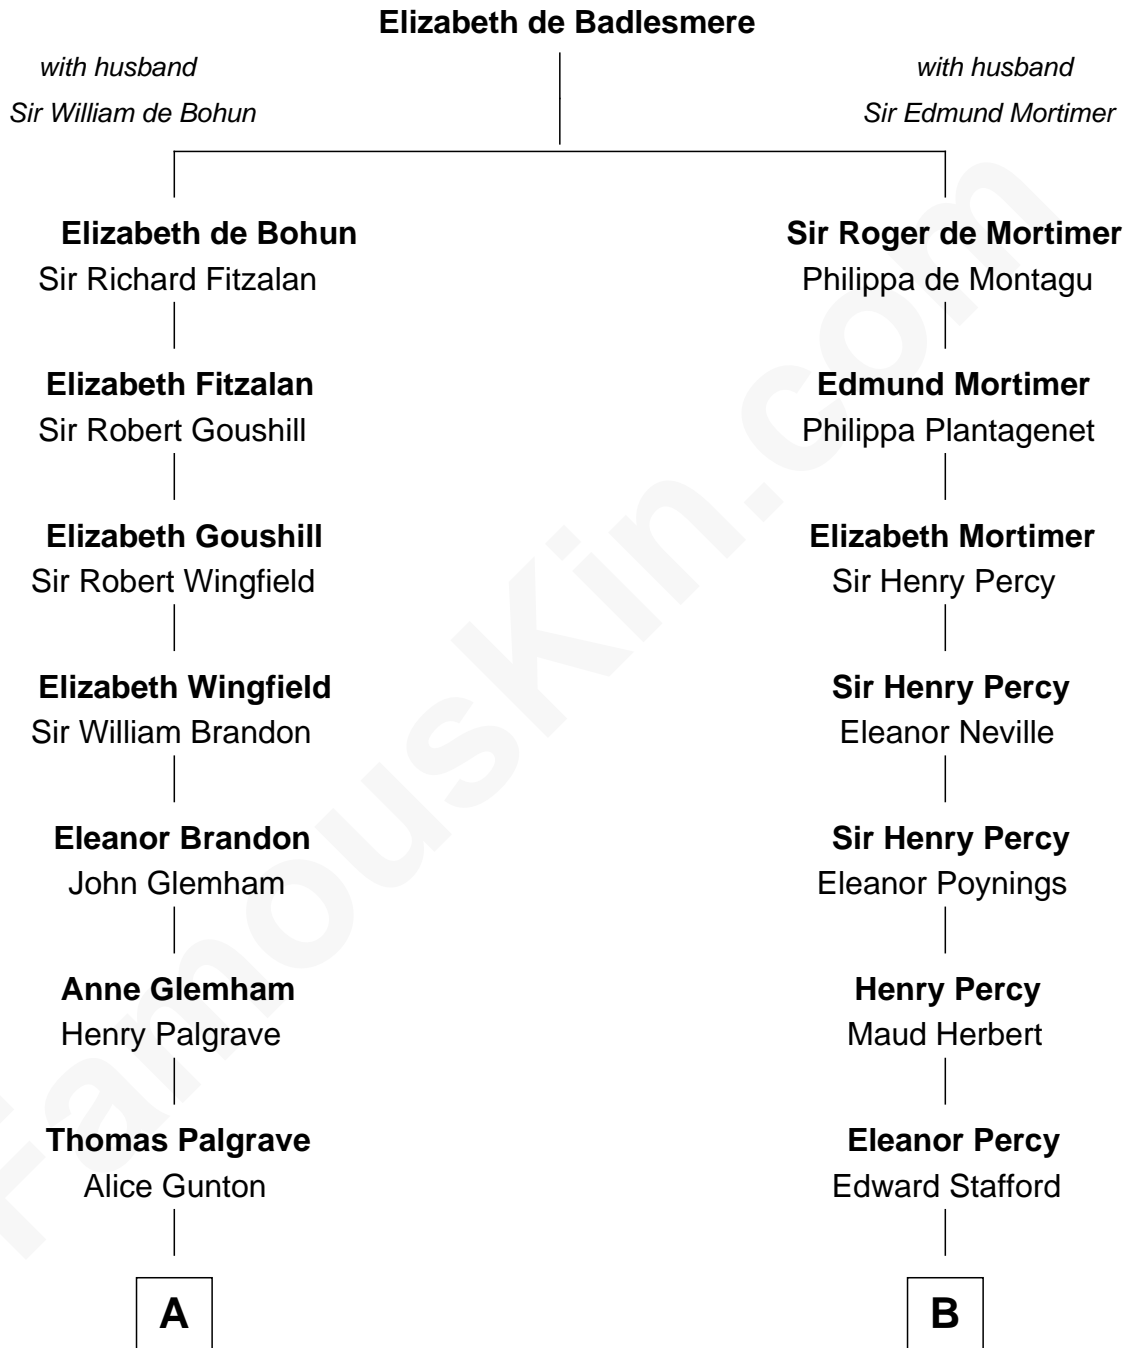

FamousKin.com Relationship Chart of

J. A. Folger

Founder of Folger Coffee Company

16th cousin 4 times removed of

Admiral Richard Byrd

Polar Explorer

C

Richard Evelyn Byrd

Anne Harrison

Col. William Byrd

Jane Meriwether Rivers

Richard Evelyn Byrd

Eleanor Bolling Flood

Admiral Richard Byrd

Polar Explorer

FamousKin.com