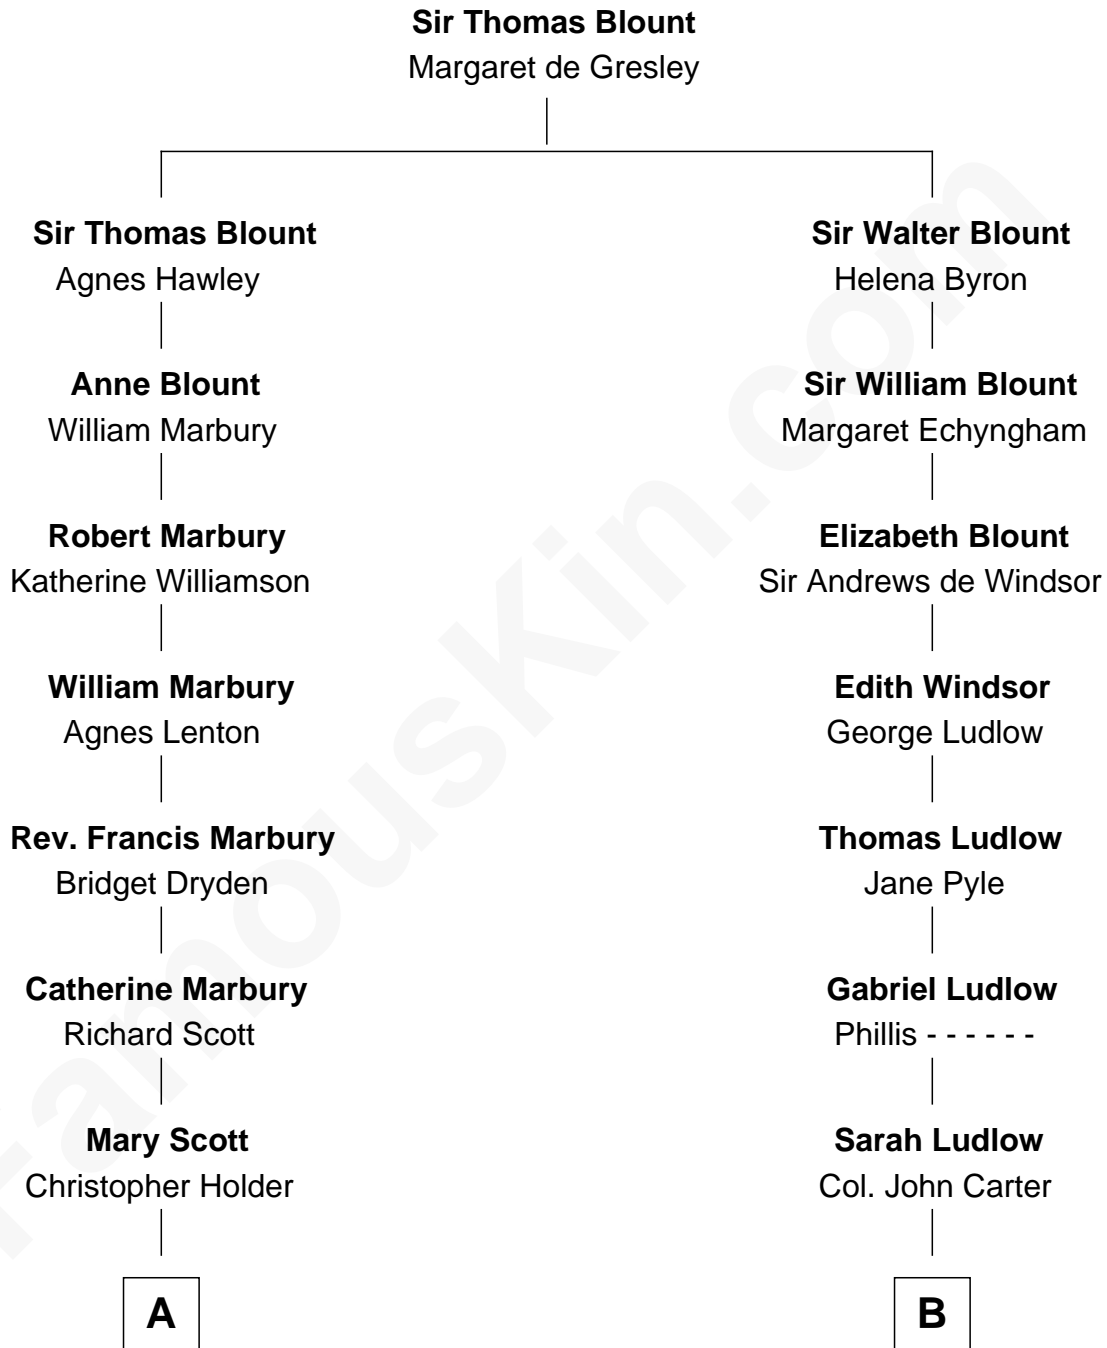

FamousKin.com Relationship Chart of

J. A. Folger

Founder of Folger Coffee Company

10th cousin 2 times removed of

Thomas Nelson

Signer of the Declaration of Independence

A

Mary Holder
Peleg Slocum

Peleg Slocum
Rebecca Bennett

Peleg Slocum
Elizabeth Brown

Rebecca Slocum
George Folger

Samuel Brown Folger
Nancy F. Hiller

J. A. Folger
Founder of Folger Coffee Co.

B

Col. Robert Carter
Judith Armistead

Elizabeth Carter
Nathaniel Burwell