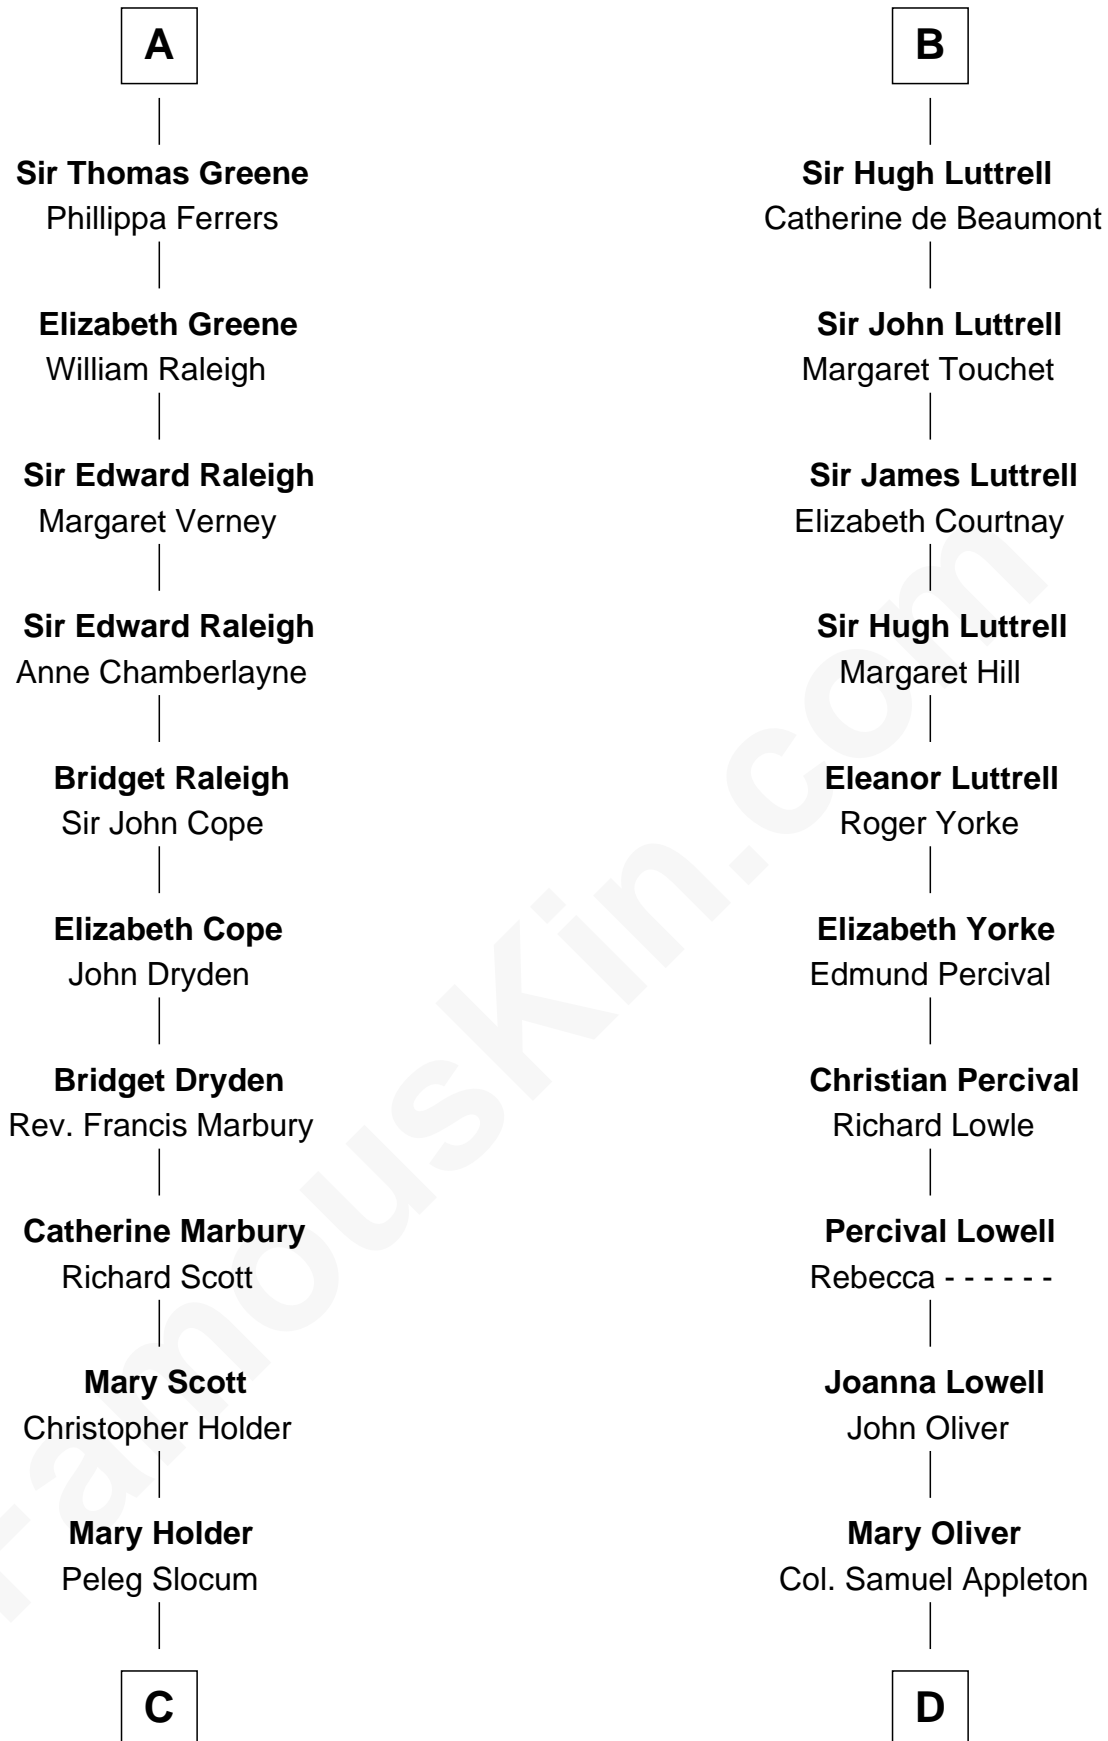

## Relationship Chart of

### J. A. Folger

Founder of Folger Coffee Company

19th cousin 2 times removed of

### General William Whipple

Signer of the Declaration of Independence

**C**

**Peleg Slocum**  
Rebecca Bennett

**Peleg Slocum**  
Elizabeth Brown

**Rebecca Slocum**  
George Folger

**Samuel Brown Folger**  
Nancy F. Hiller