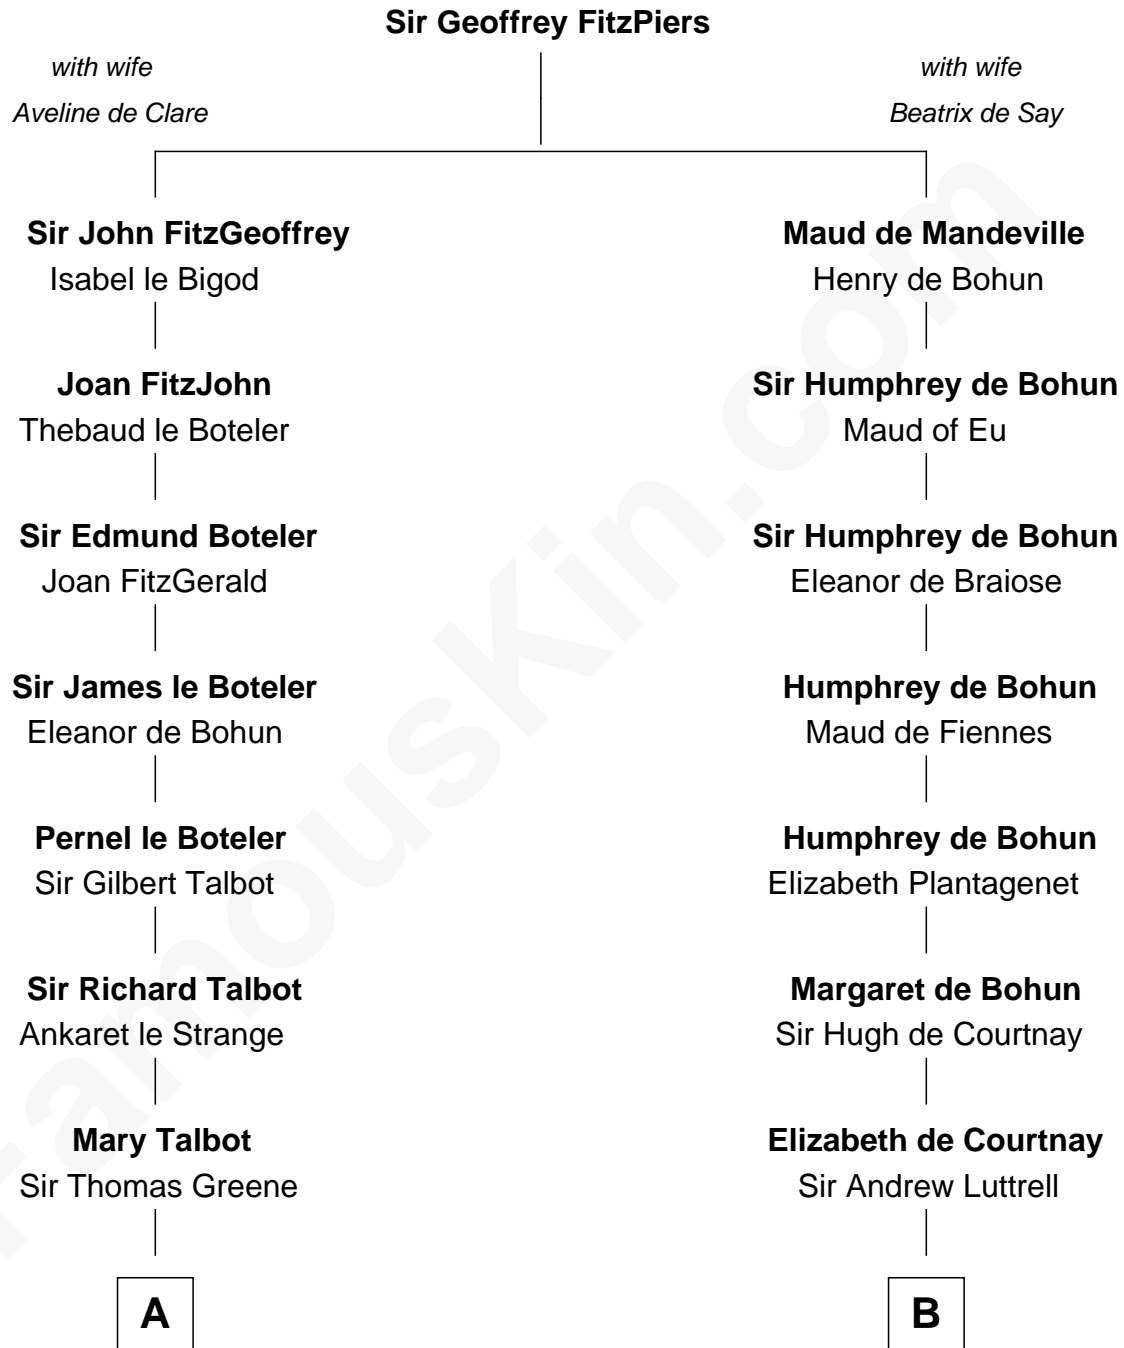

FamousKin.com

Relationship Chart of

J. A. Folger

Founder of Folger Coffee Company

19th cousin 2 times removed of

General William Whipple

Signer of the Declaration of Independence