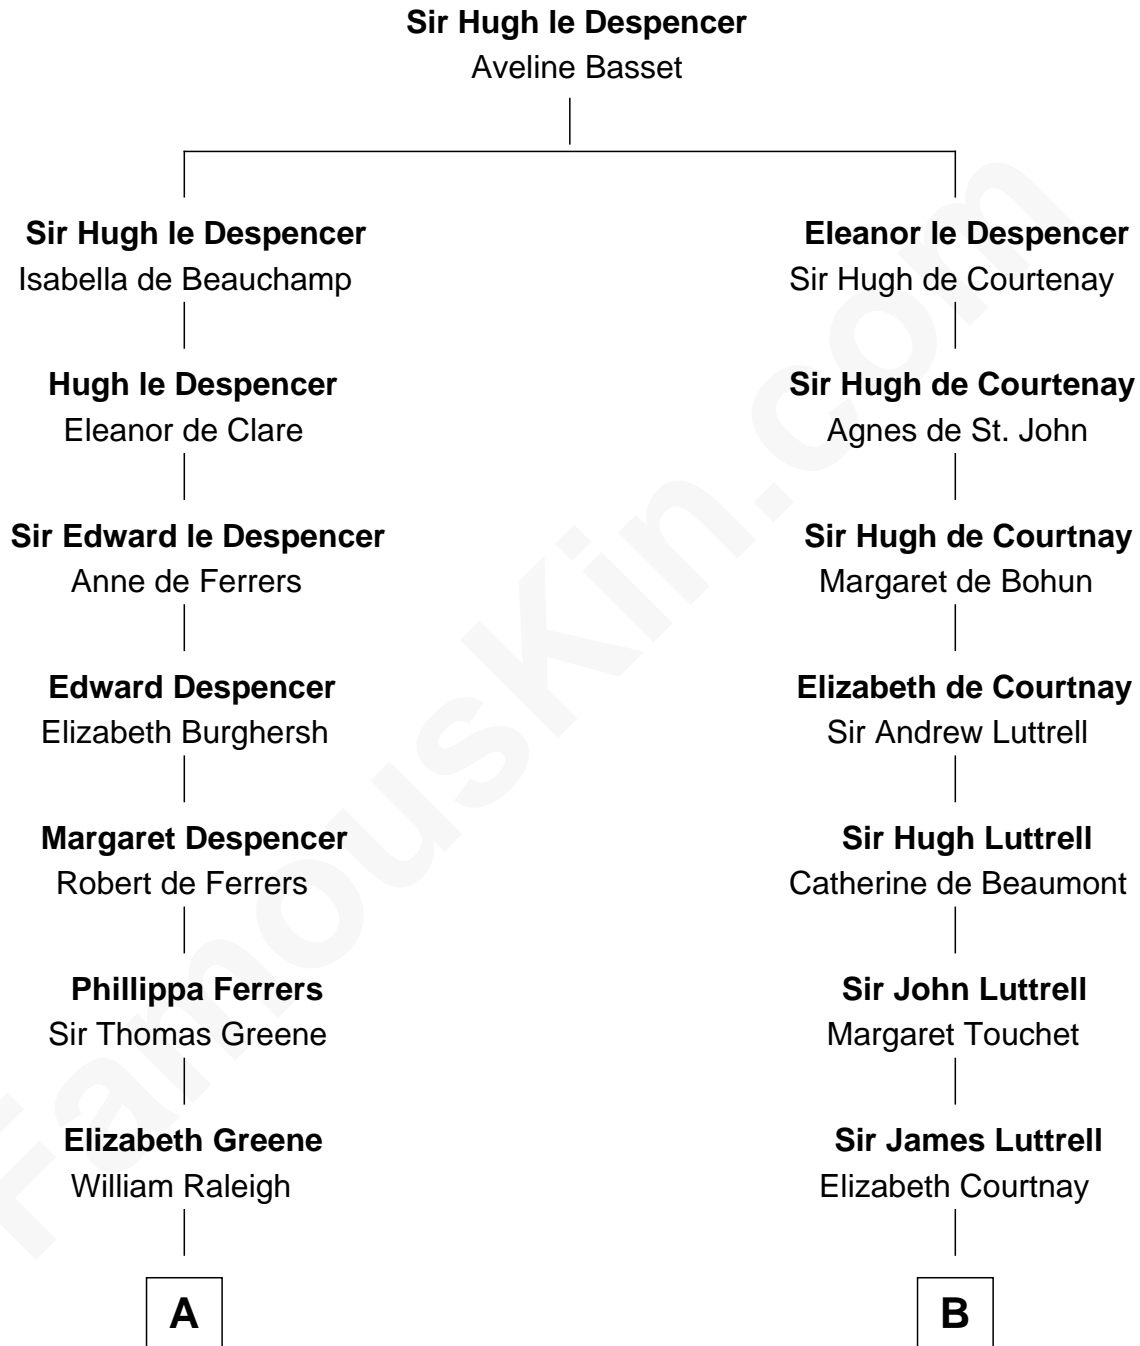

FamousKin.com

Relationship Chart of

J. A. Folger

Founder of Folger Coffee Company

16th cousin 3 times removed of

General William Whipple

Signer of the Declaration of Independence