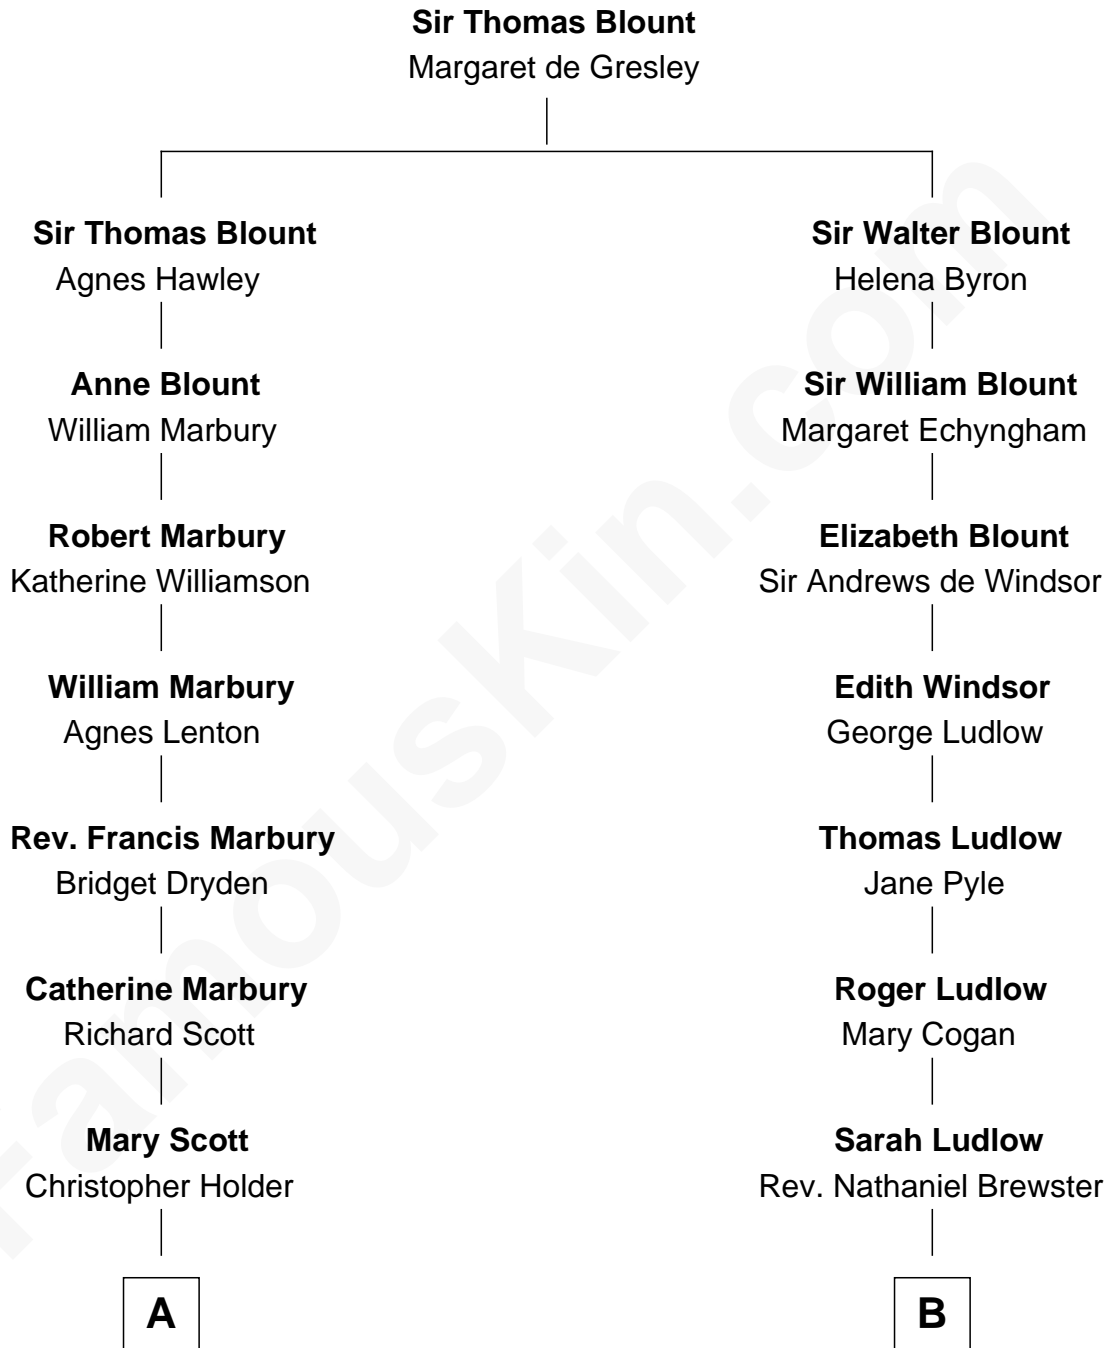

FamousKin.com Relationship Chart of

J. A. Folger

Founder of Folger Coffee Company

9th cousin 3 times removed of

Caleb Brewster

Member of the Culper Spy Ring during the American Revolution

A

Mary Holder
Peleg Slocum

Peleg Slocum
Rebecca Bennett

Peleg Slocum
Elizabeth Brown

Rebecca Slocum
George Folger

Samuel Brown Folger
Nancy F. Hiller

J. A. Folger
Founder of Folger Coffee Co.

B

Daniel Brewster
Anna Jayne

Benjamin Brewster
Sarah Biggs

Caleb Brewster
Member of the Culper Spy Ring

FamousKin.com