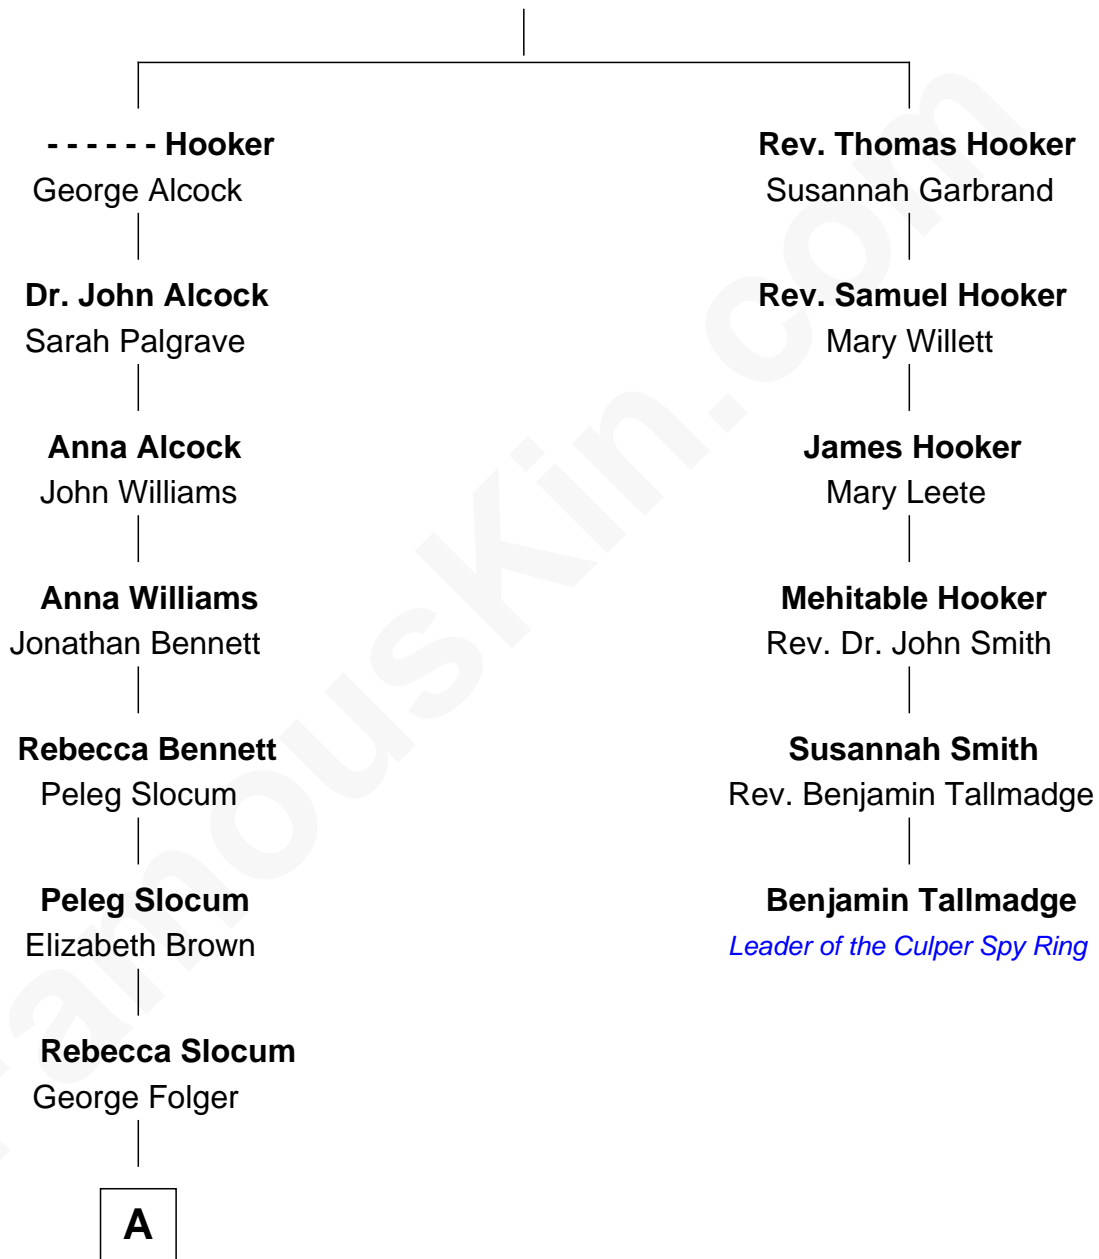

FamousKin.com Relationship Chart of

J. A. Folger

Founder of Folger Coffee Company

5th cousin 3 times removed of

Benjamin Tallmadge

Leader of the Culper Spy Ring during the American Revolution

Thomas Hooker

A

—
Samuel Brown Folger

Nancy F. Hiller

—
J. A. Folger

Founder of Folger Coffee Co.

FamousKin.com