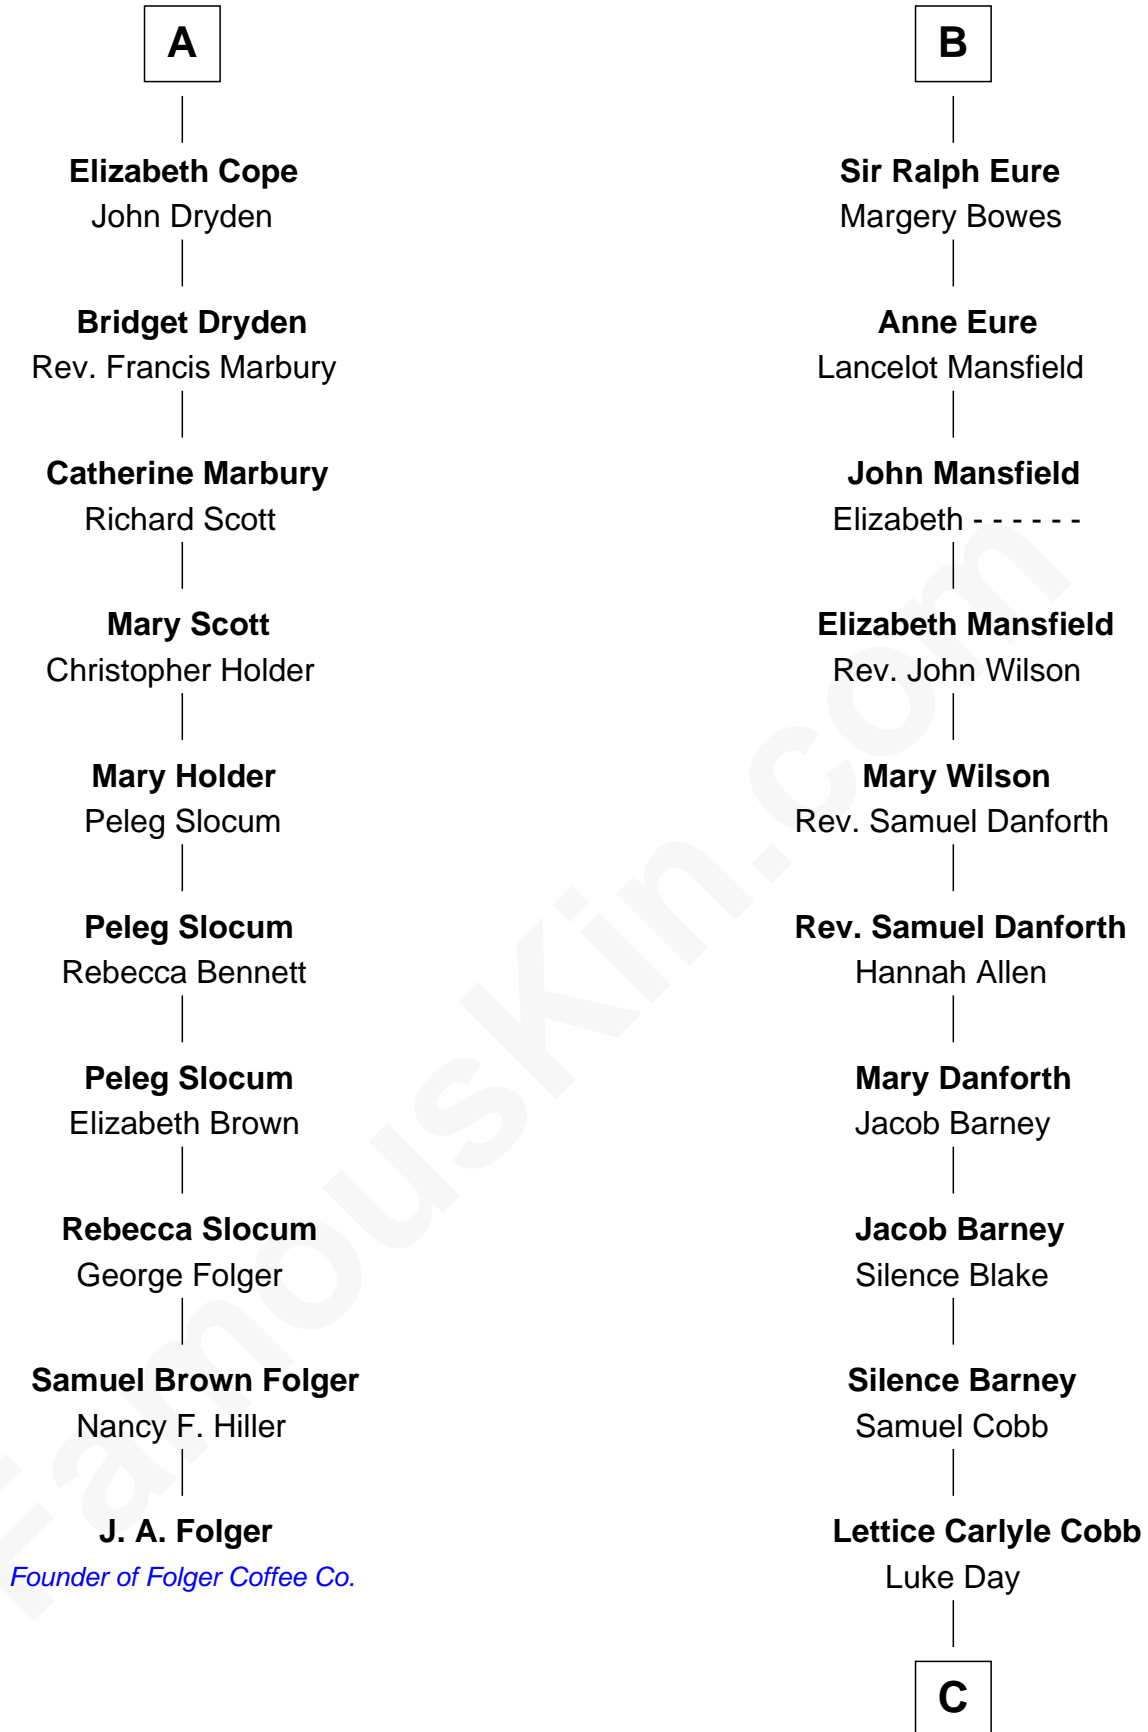

# FamousKin.com Relationship Chart of

**J. A. Folger**

*Founder of Folger Coffee Company*

**16th cousin 4 times removed of**

**Sandra Day O'Connor**

*First Female U.S. Supreme Court Justice*

**C**

—  
**Hollis Day**

Eliza L. Flanders

—  
**Henry Clay Day**

Alice Edith Hilton

—  
**Henry R. Day**

Ada Mae Wilkey

—  
**Sandra Day O'Connor**

*U.S. Supreme Court Justice*

FamousKin.com