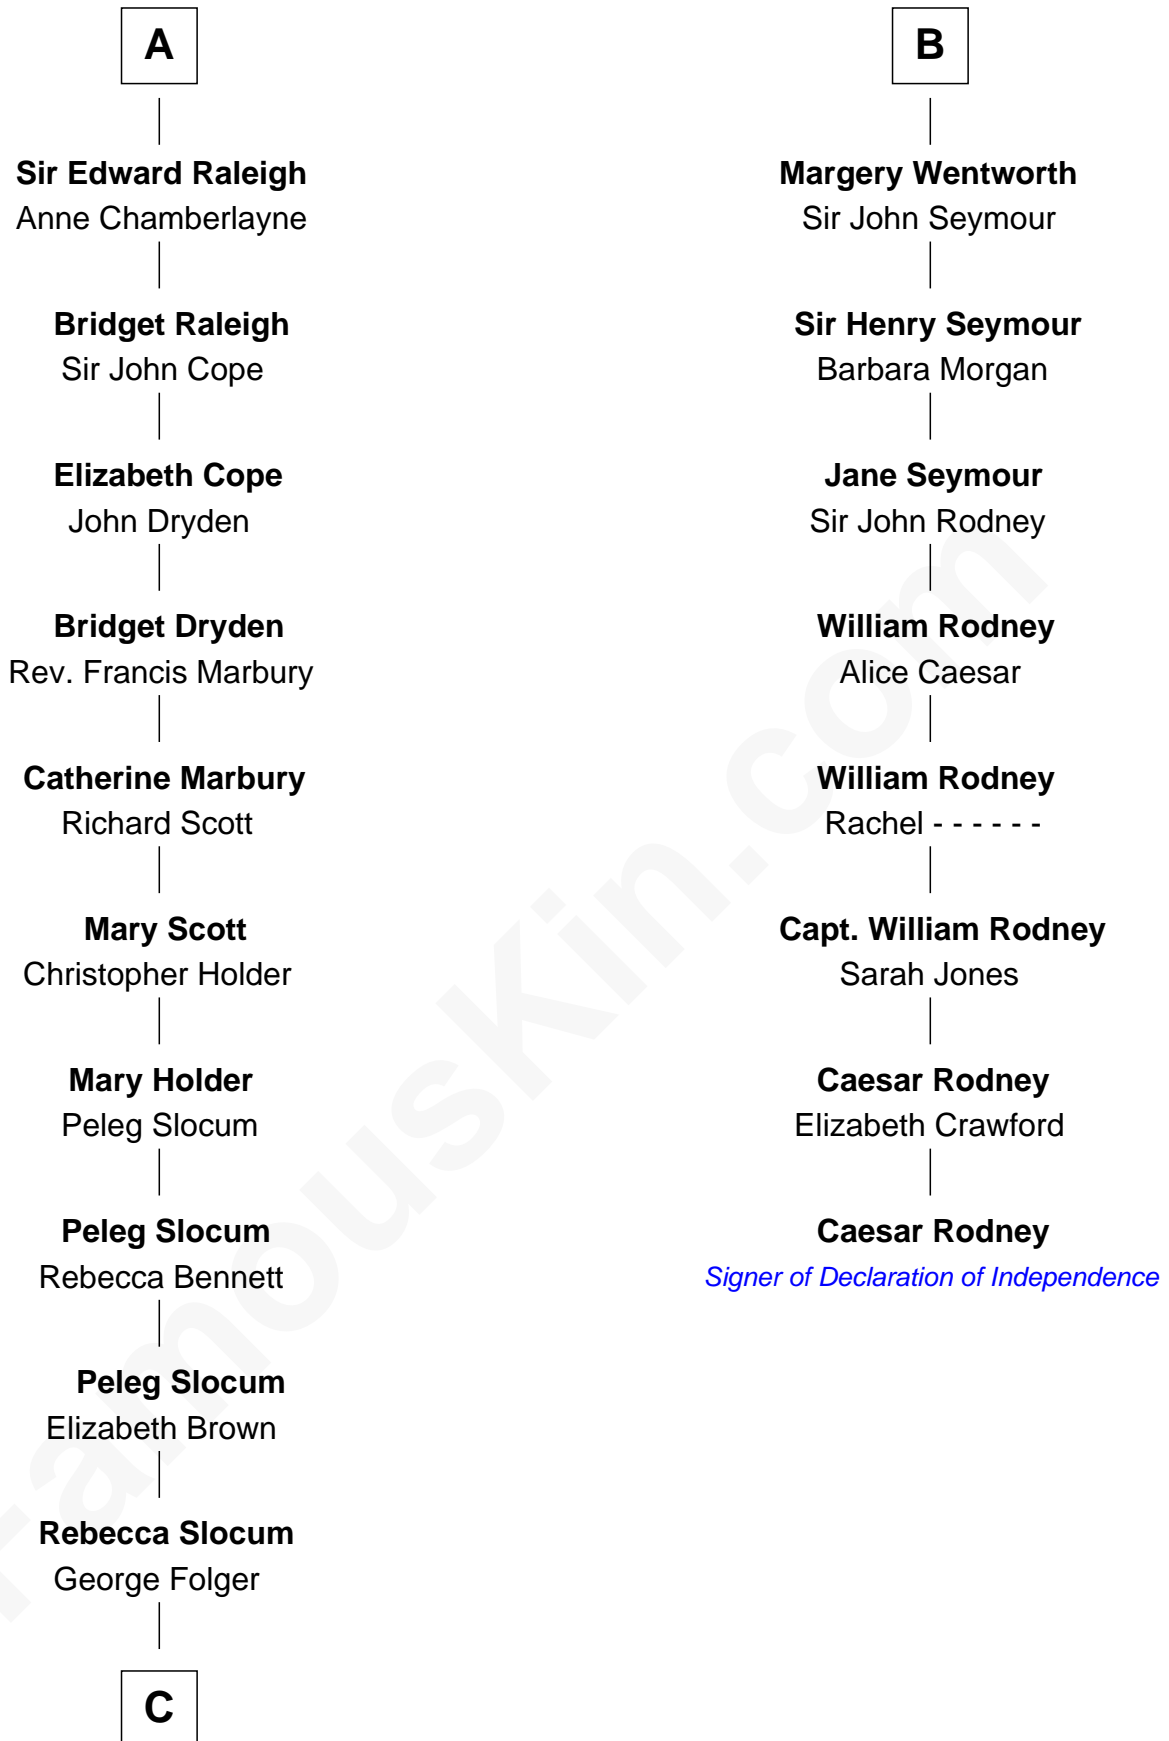

FamousKin.com Relationship Chart of

J. A. Folger

Founder of Folger Coffee Company

14th cousin 4 times removed of

Caesar Rodney

Signer of the Declaration of Independence

Sir Hugh le Despencer

Isabella de Beauchamp

C

—
Samuel Brown Folger

Nancy F. Hiller

—
J. A. Folger

Founder of Folger Coffee Co.

FamousKin.com