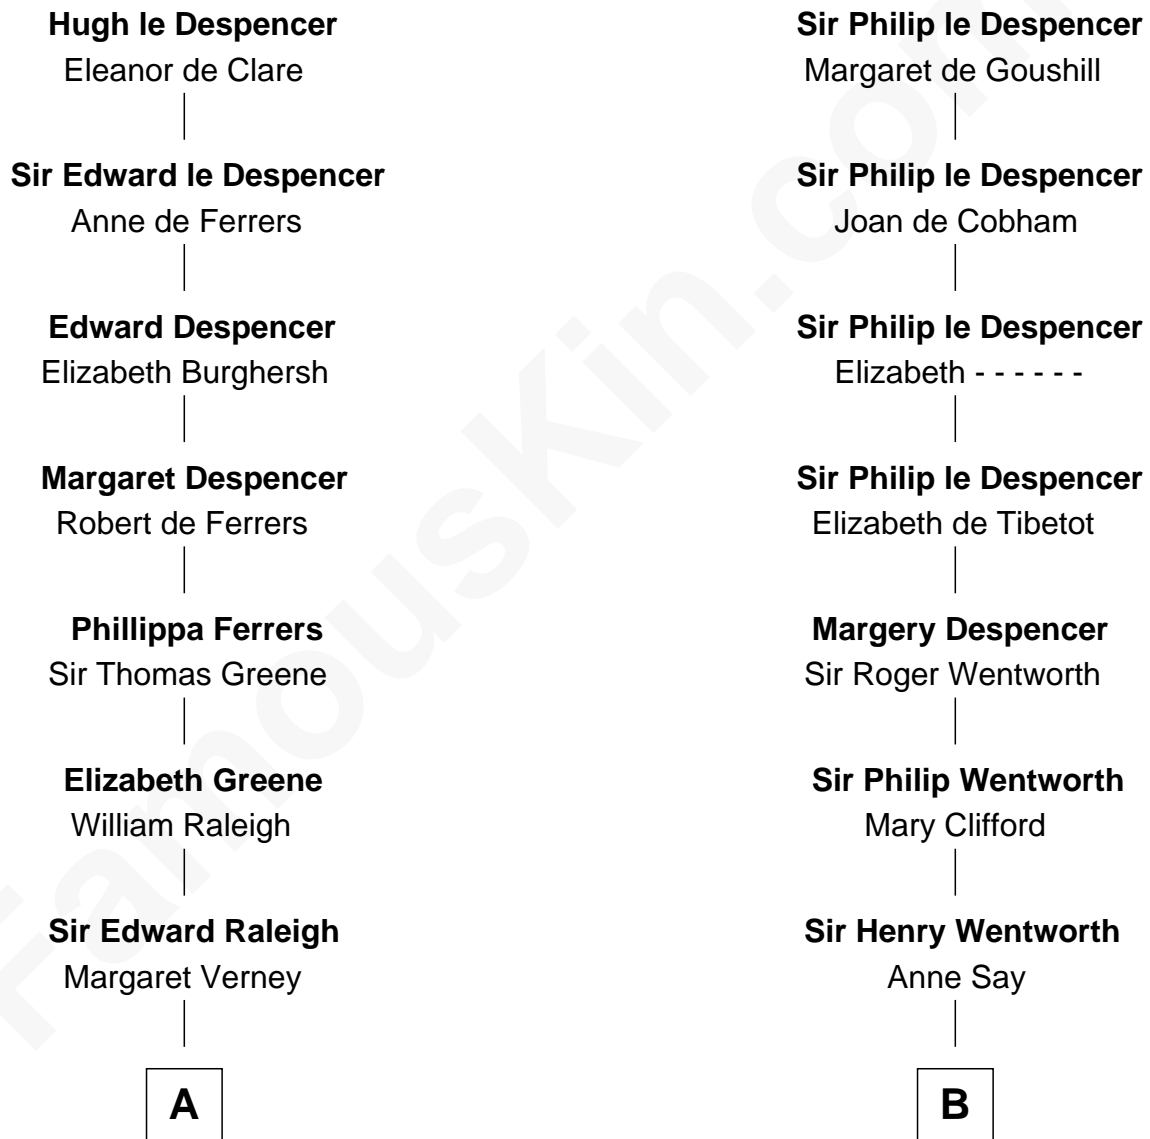

FamousKin.com Relationship Chart of

J. A. Folger

Founder of Folger Coffee Company

14th cousin 4 times removed of

Caesar Rodney

Signer of the Declaration of Independence

Sir Hugh le Despencer

Isabella de Beauchamp

C

—
Samuel Brown Folger

Nancy F. Hiller

—
J. A. Folger

Founder of Folger Coffee Co.

FamousKin.com