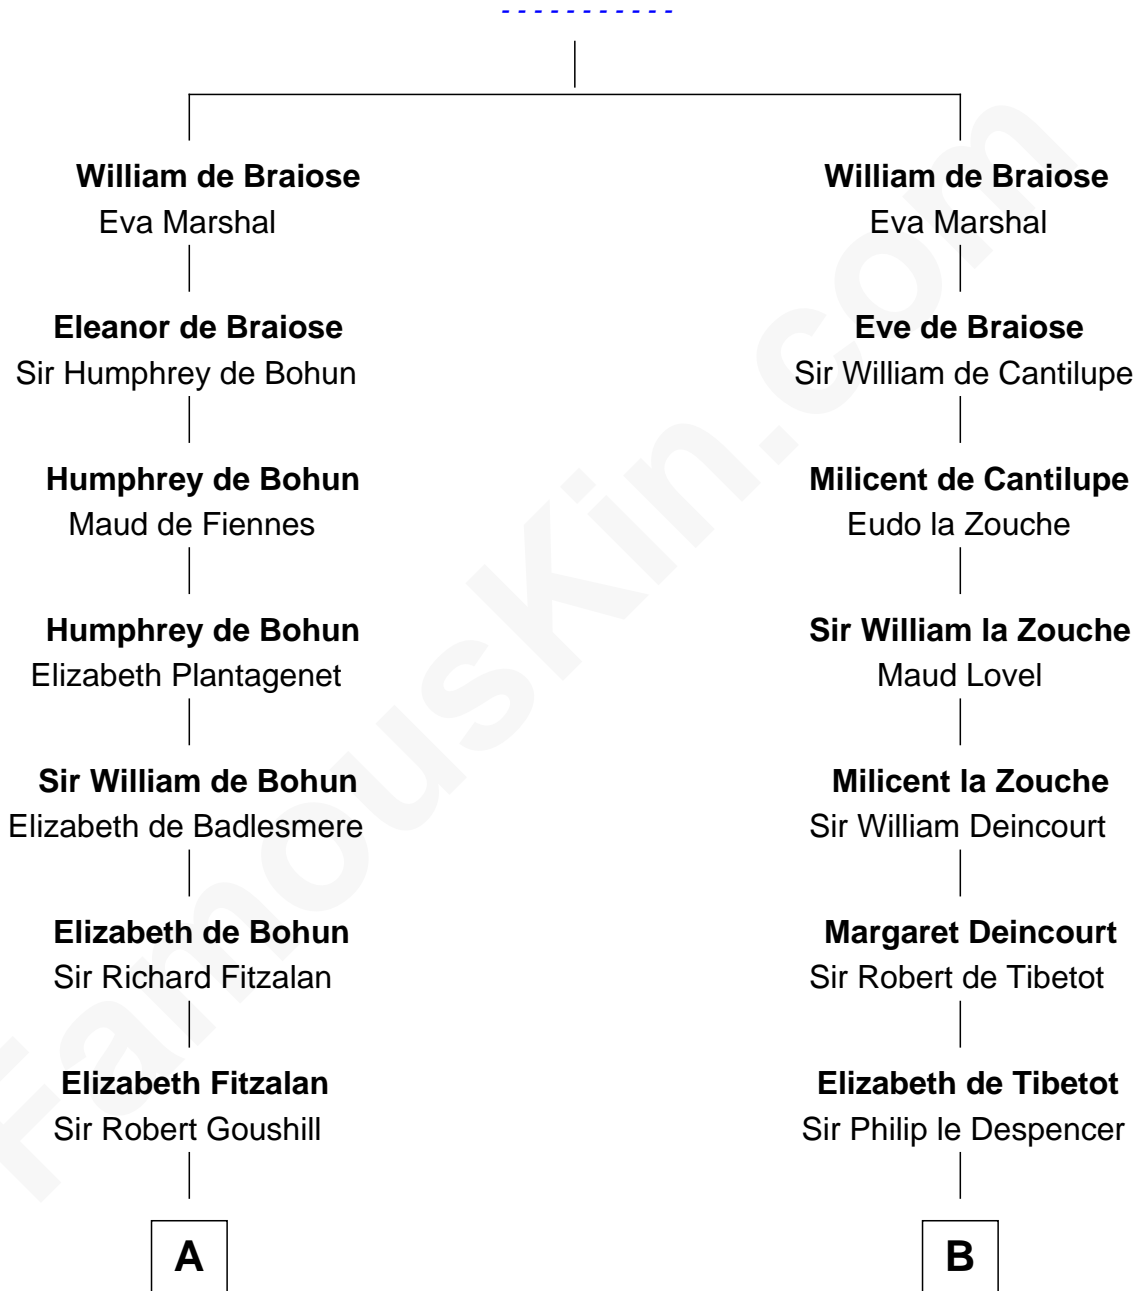

FamousKin.com

Relationship Chart of

J. A. Folger

Founder of Folger Coffee Company

17th cousin 4 times removed of

Caesar Rodney

Signer of the Declaration of Independence

Reginald de Braiose

C

—
Rebecca Bennett

Peleg Slocum

—
Peleg Slocum

Elizabeth Brown

—
Rebecca Slocum

George Folger

—
Samuel Brown Folger