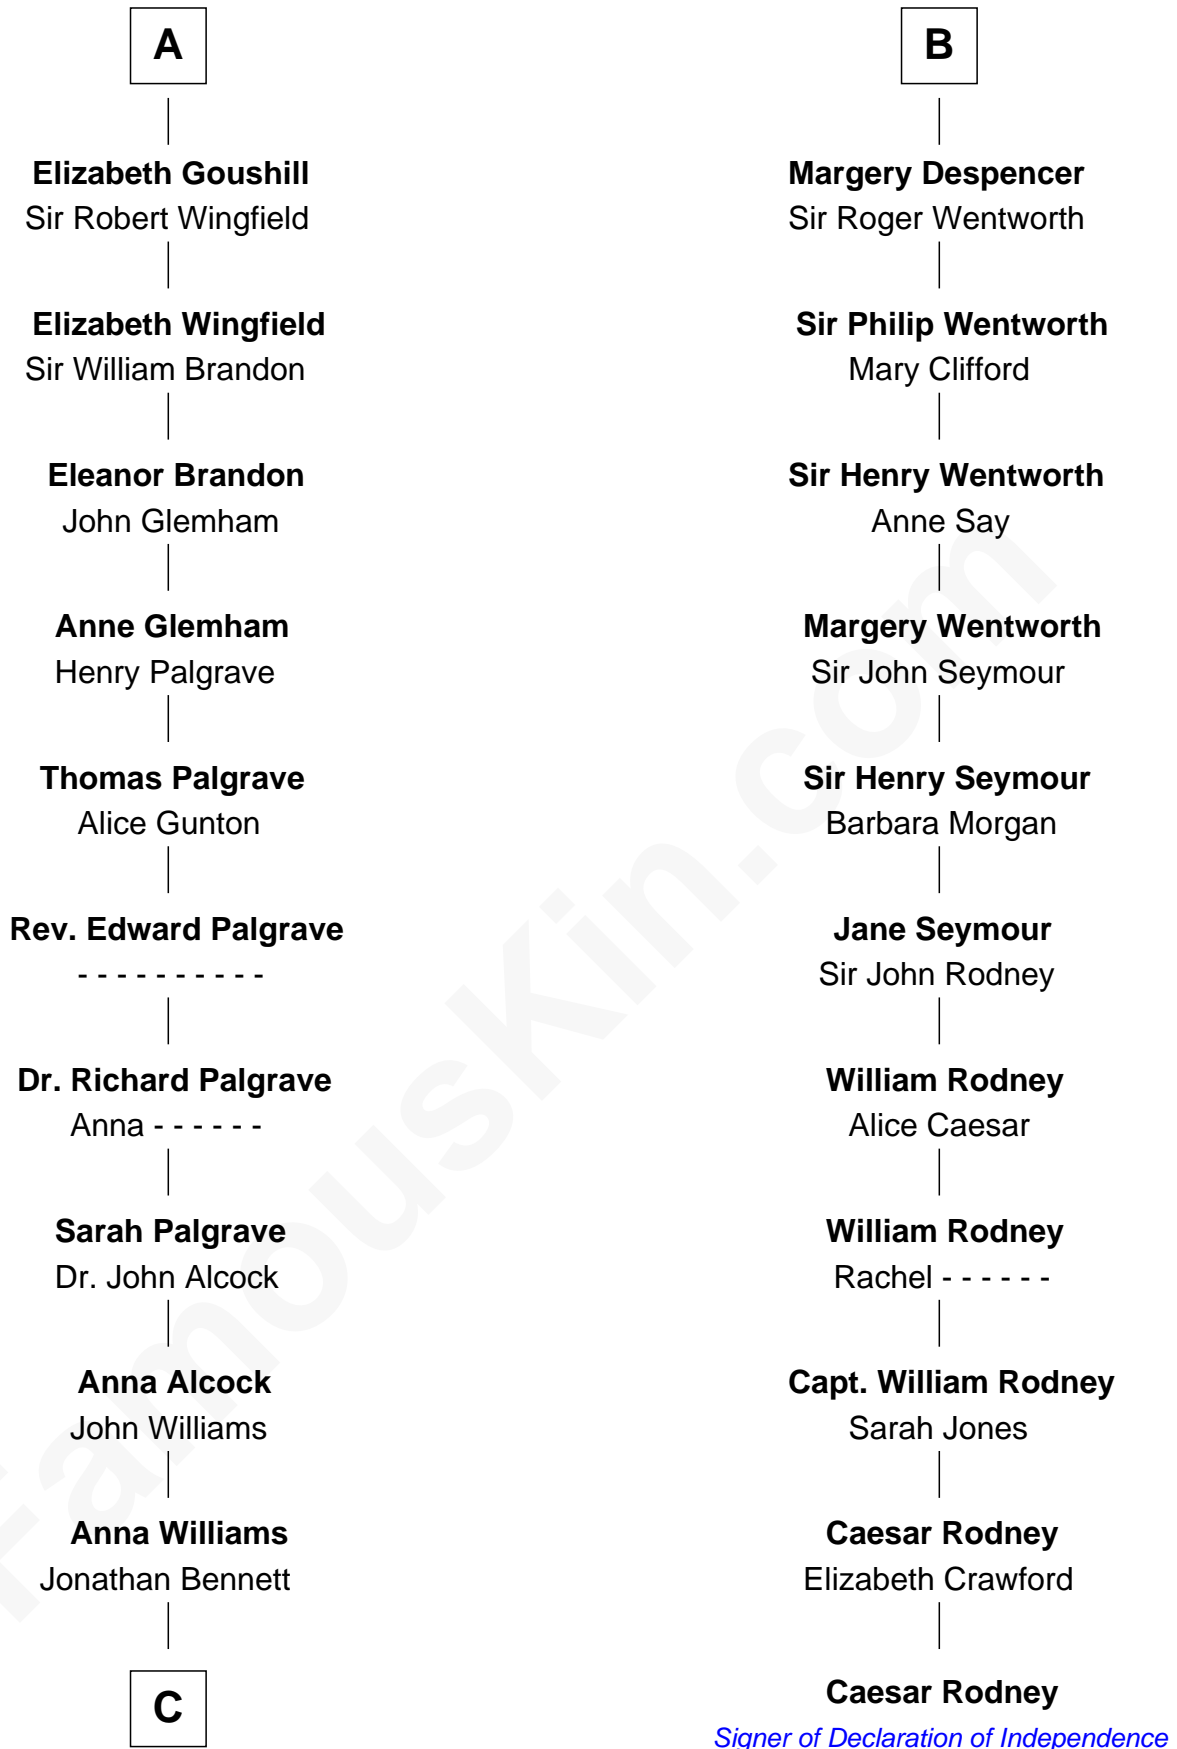

FamousKin.com

Relationship Chart of

J. A. Folger

Founder of Folger Coffee Company

17th cousin 4 times removed of

Caesar Rodney

Signer of the Declaration of Independence

Reginald de Braiose

C

—
Rebecca Bennett

Peleg Slocum

—
Peleg Slocum

Elizabeth Brown

—
Rebecca Slocum

George Folger

—
Samuel Brown Folger