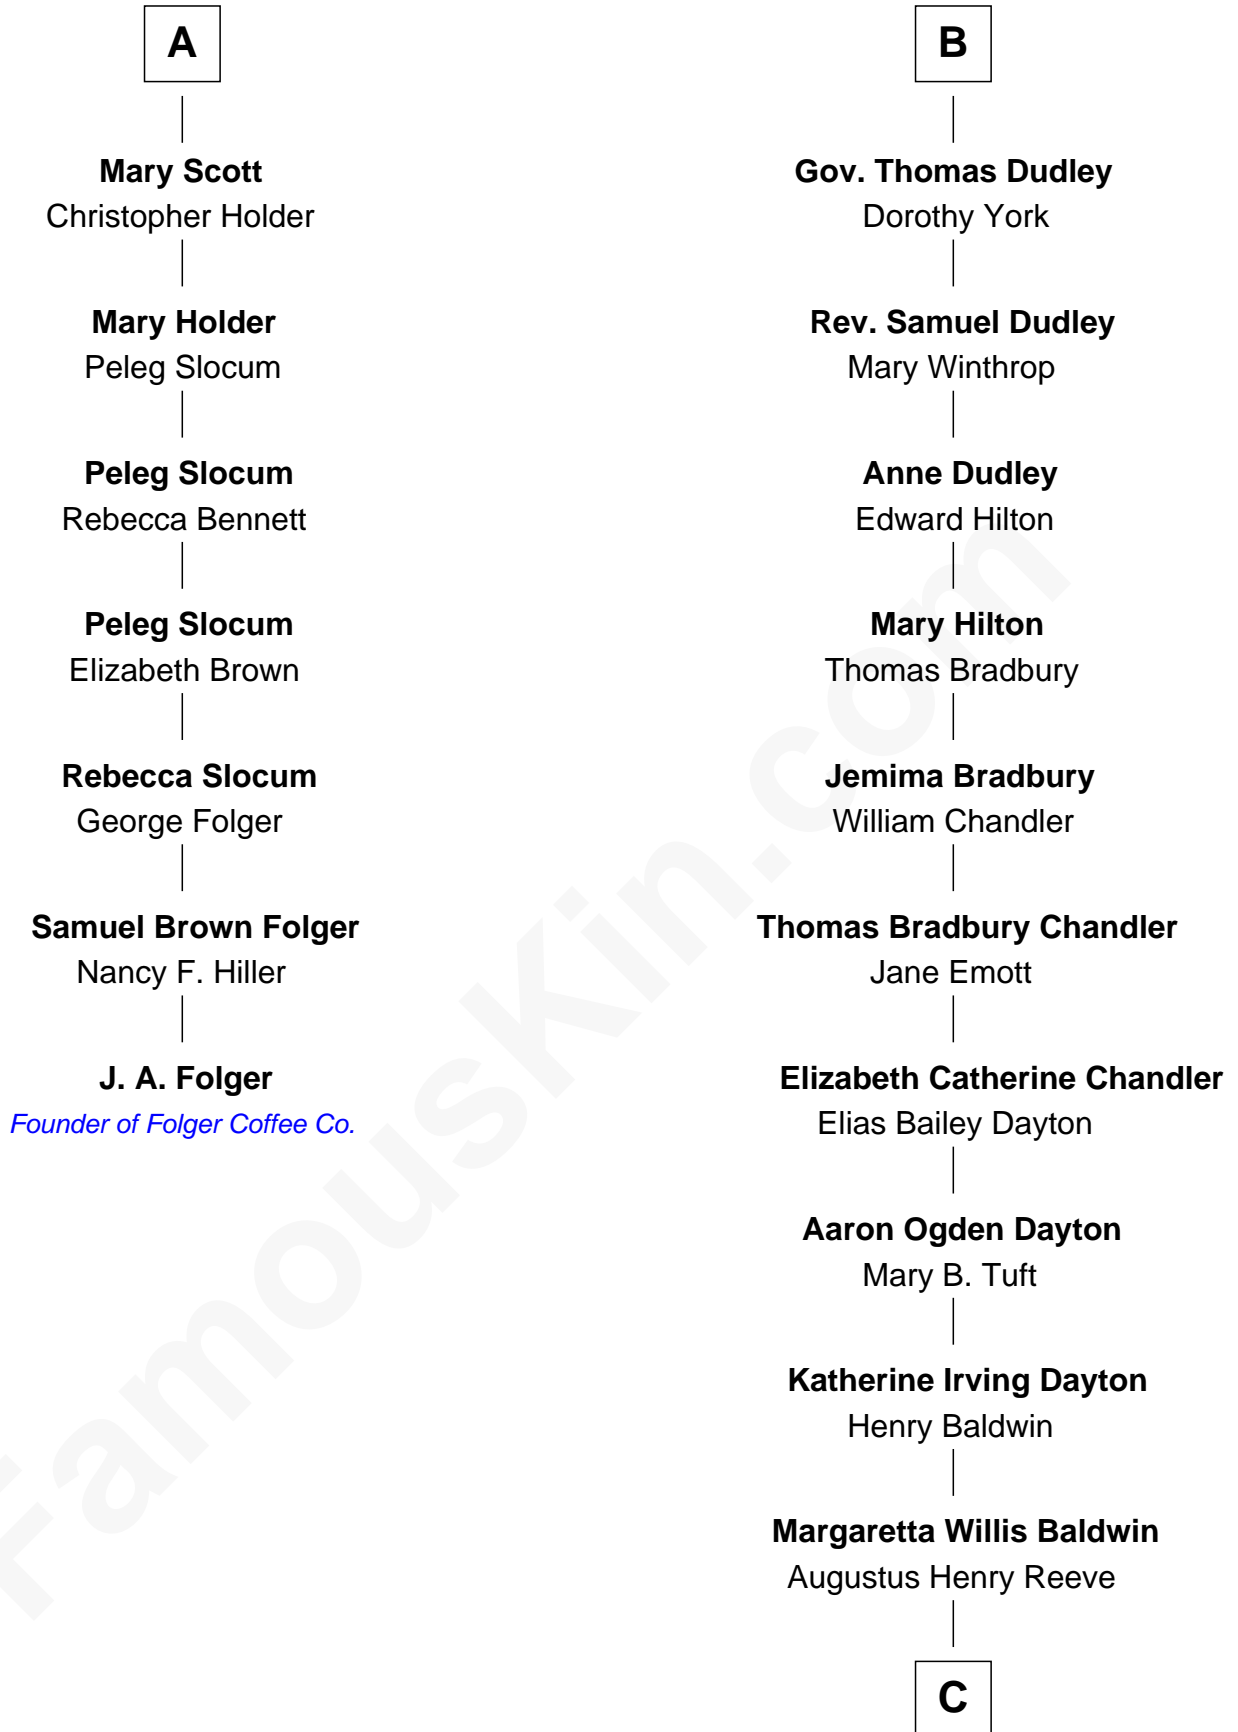

FamousKin.com Relationship Chart of

J. A. Folger

Founder of Folger Coffee Company

13th cousin 6 times removed of

Christopher Reeve

Movie Actor

Sir Walter Blount

Sancha de Ayala

Sir Thomas Blount

Margaret de Gresley

Sir Thomas Blount

Agnes Hawley

Anne Blount

William Marbury

Robert Marbury

Katherine Williamson

Cecily Grey

Sir Henry Dudley

----- Ashton

Probable

Roger Dudley

Susanna Thorne

B

C