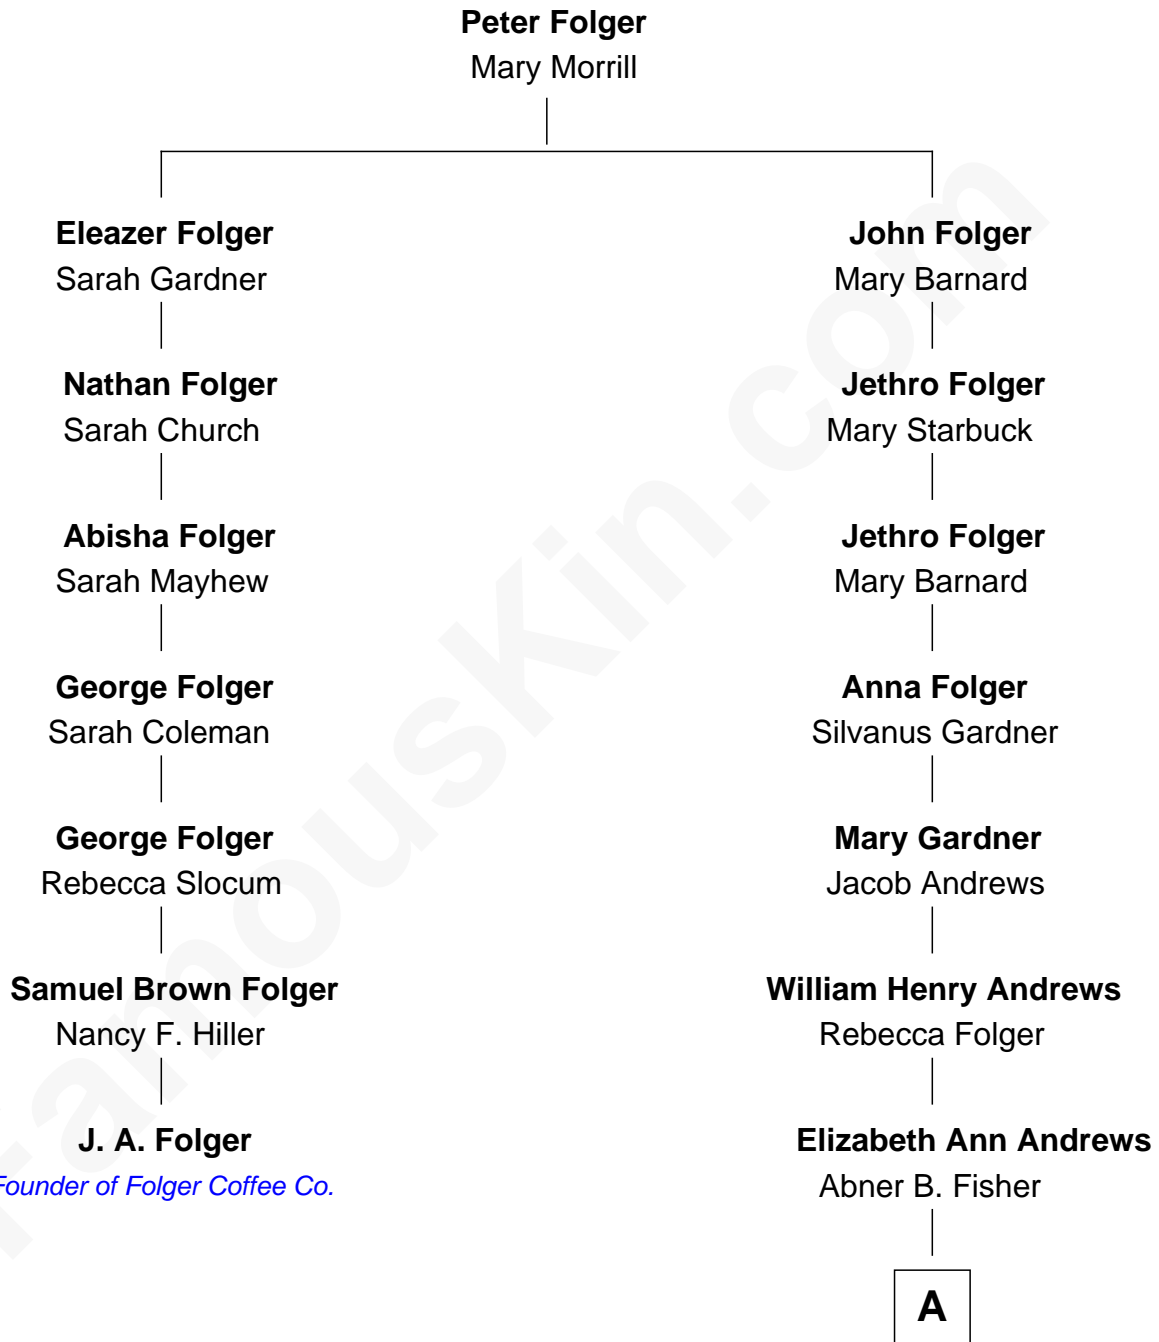

FamousKin.com Relationship Chart of

J. A. Folger

Founder of Folger Coffee Company

6th cousin 5 times removed of

Amy Poehler

Actress and Comedienne

A

Eugene B. Fisher

Frances Catharine Baxendale

Elizabeth Adelaide Fisher

James S. Andrews

Anna Marie Andrews

Carl Poehler

William Grinstead Poehler

Eileen Frances Milmore

Amy Poehler