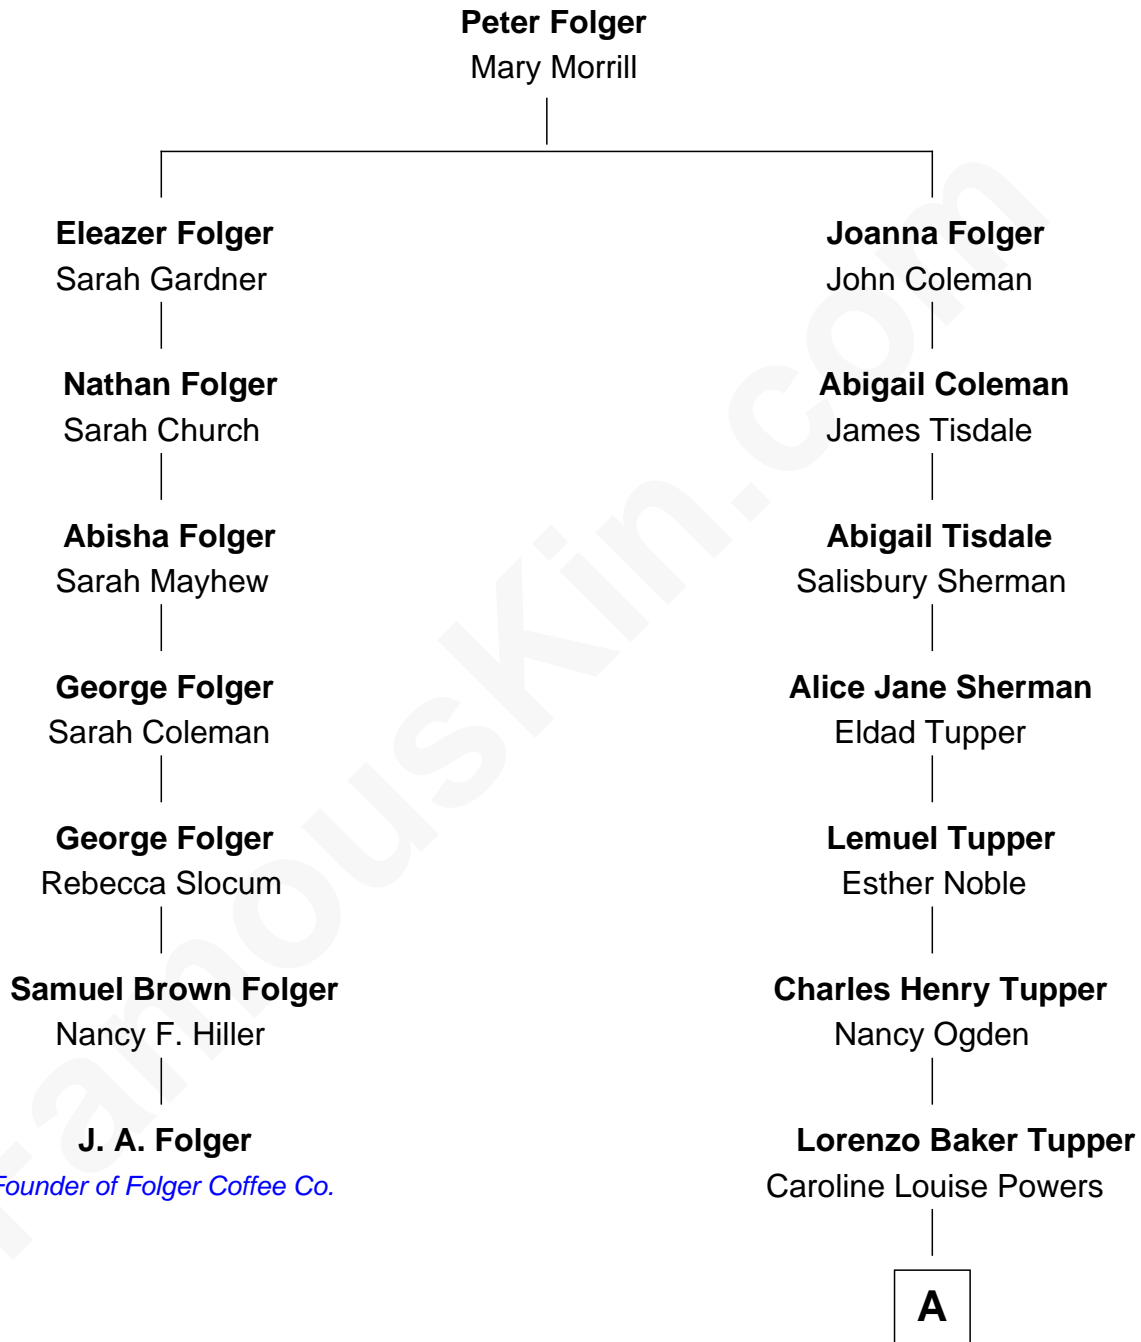

FamousKin.com Relationship Chart of

J. A. Folger

Founder of Folger Coffee Company

6th cousin 4 times removed of

Ken Burns

Documentary Filmmaker

A

—
John Powers Tupper
Francis Howard McMannus

—
George Bancroft Tupper
Lyla Morris Smith

—
Lyla Smith Tupper
Robert Kyle Burns

—
Ken Burns
Documentary Filmmaker