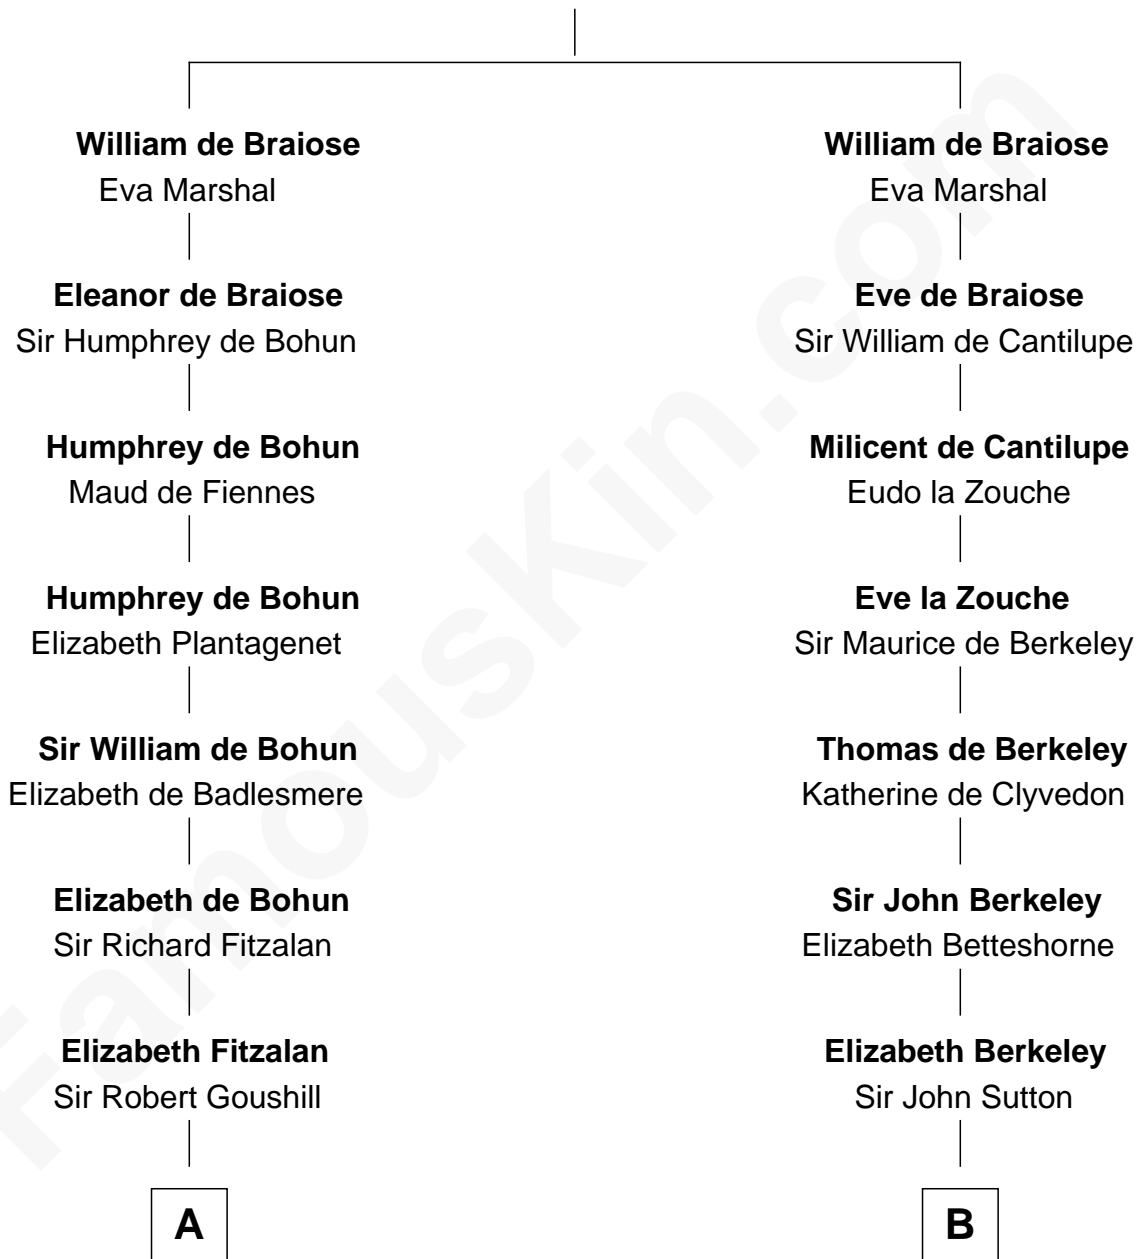

## Relationship Chart of

### J. A. Folger

Founder of Folger Coffee Company

20th cousin 1 time removed of

### Colonel Robert Gould Shaw

U.S. Civil War leader of film "Glory" fame

Reginald de Braiose

**C**

**Rebecca Bennett**

Peleg Slocum

**Peleg Slocum**

Elizabeth Brown

Samuel Parkman

**Elizabeth Willard Parkman**

Robert Gould Shaw

**Francis George Shaw**

Sarah Blake Sturgis

**Colonel Robert Gould Shaw**

*Main character in film "Glory"*