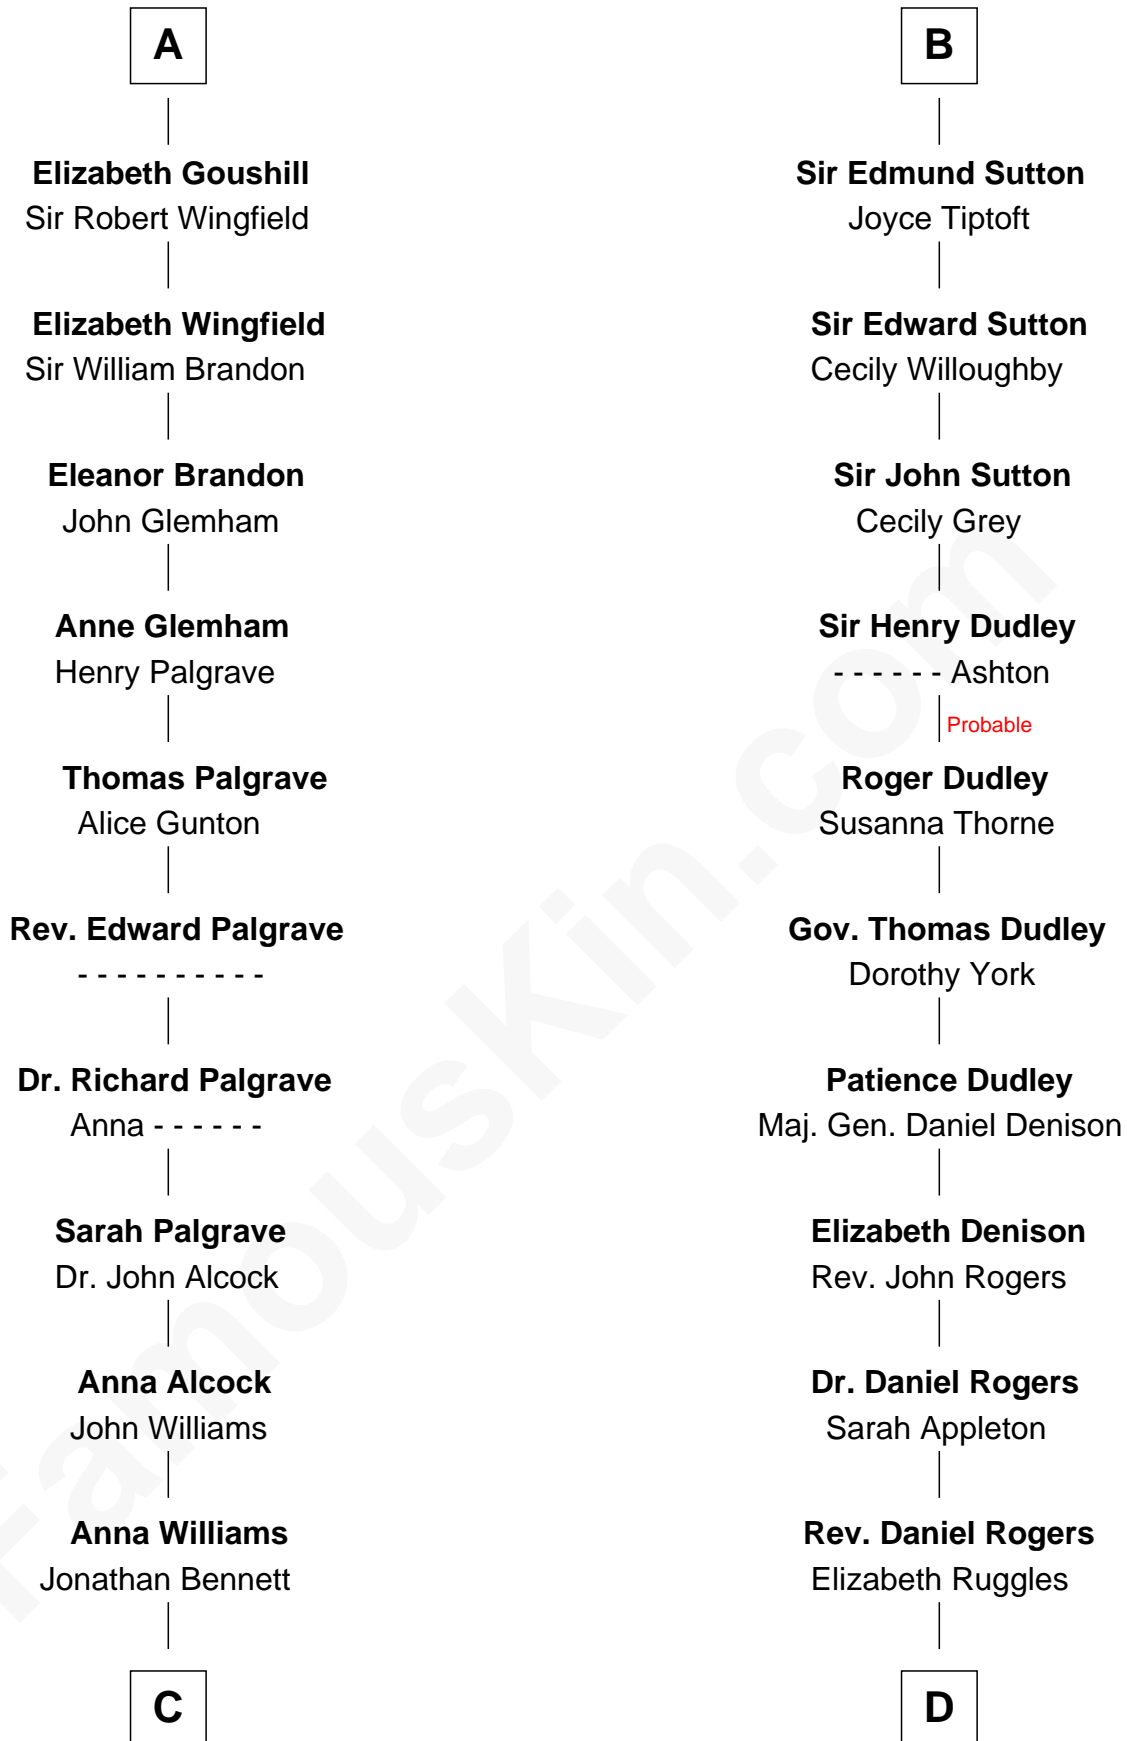

## Relationship Chart of

### J. A. Folger

Founder of Folger Coffee Company

20th cousin 1 time removed of

### Colonel Robert Gould Shaw

U.S. Civil War leader of film "Glory" fame

Reginald de Braiose

**C**

**Rebecca Bennett**

Peleg Slocum

**Peleg Slocum**

Elizabeth Brown

Samuel Parkman

**Elizabeth Willard Parkman**

Robert Gould Shaw

**Francis George Shaw**

Sarah Blake Sturgis

**Colonel Robert Gould Shaw**

*Main character in film "Glory"*