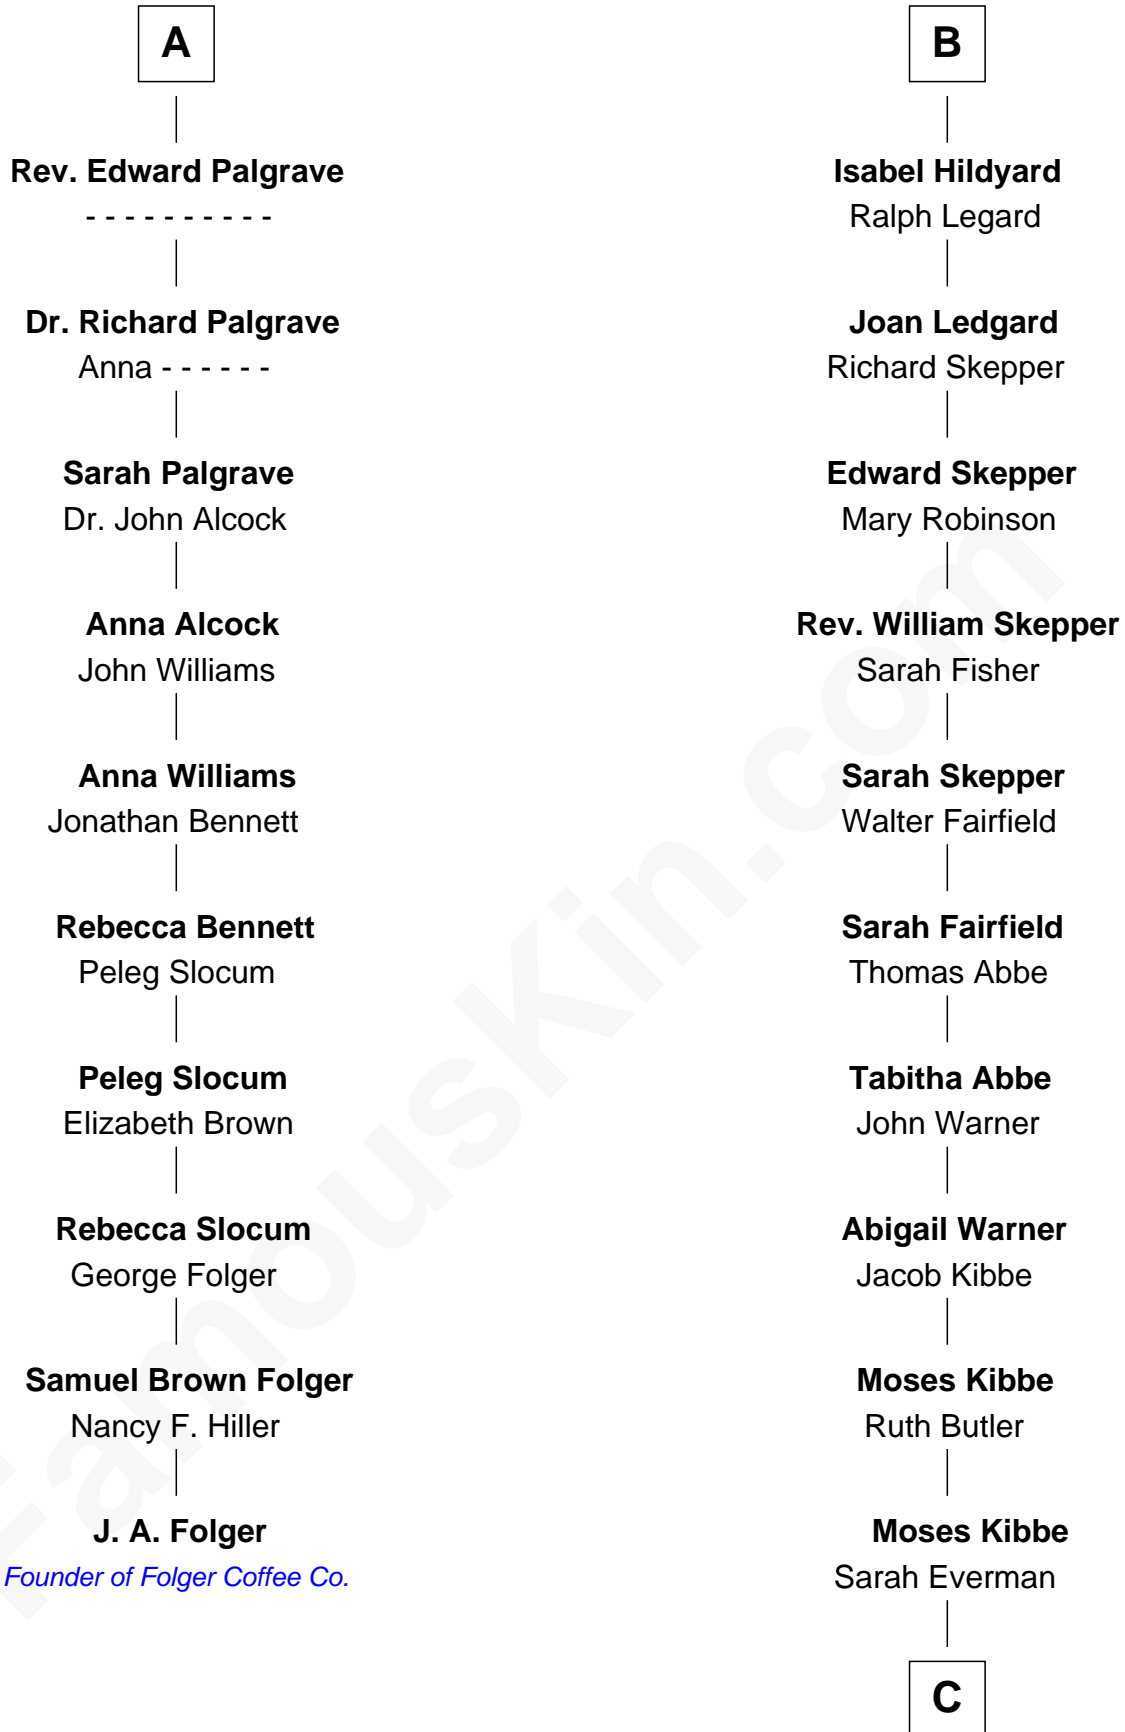

# FamousKin.com Relationship Chart of

**J. A. Folger**

*Founder of Folger Coffee Company*

**16th cousin 4 times removed of**

**Roy Rogers**

*Cowboy movie actor and singer*

**C**

**Jacintha Kibbe**

William Womack

**Archer Womack**

Patricia Adeline Hatchett

**Mattie M. Womack**

Andrew E. Slye

**Roy Rogers**

*Cowboy movie actor and singer*