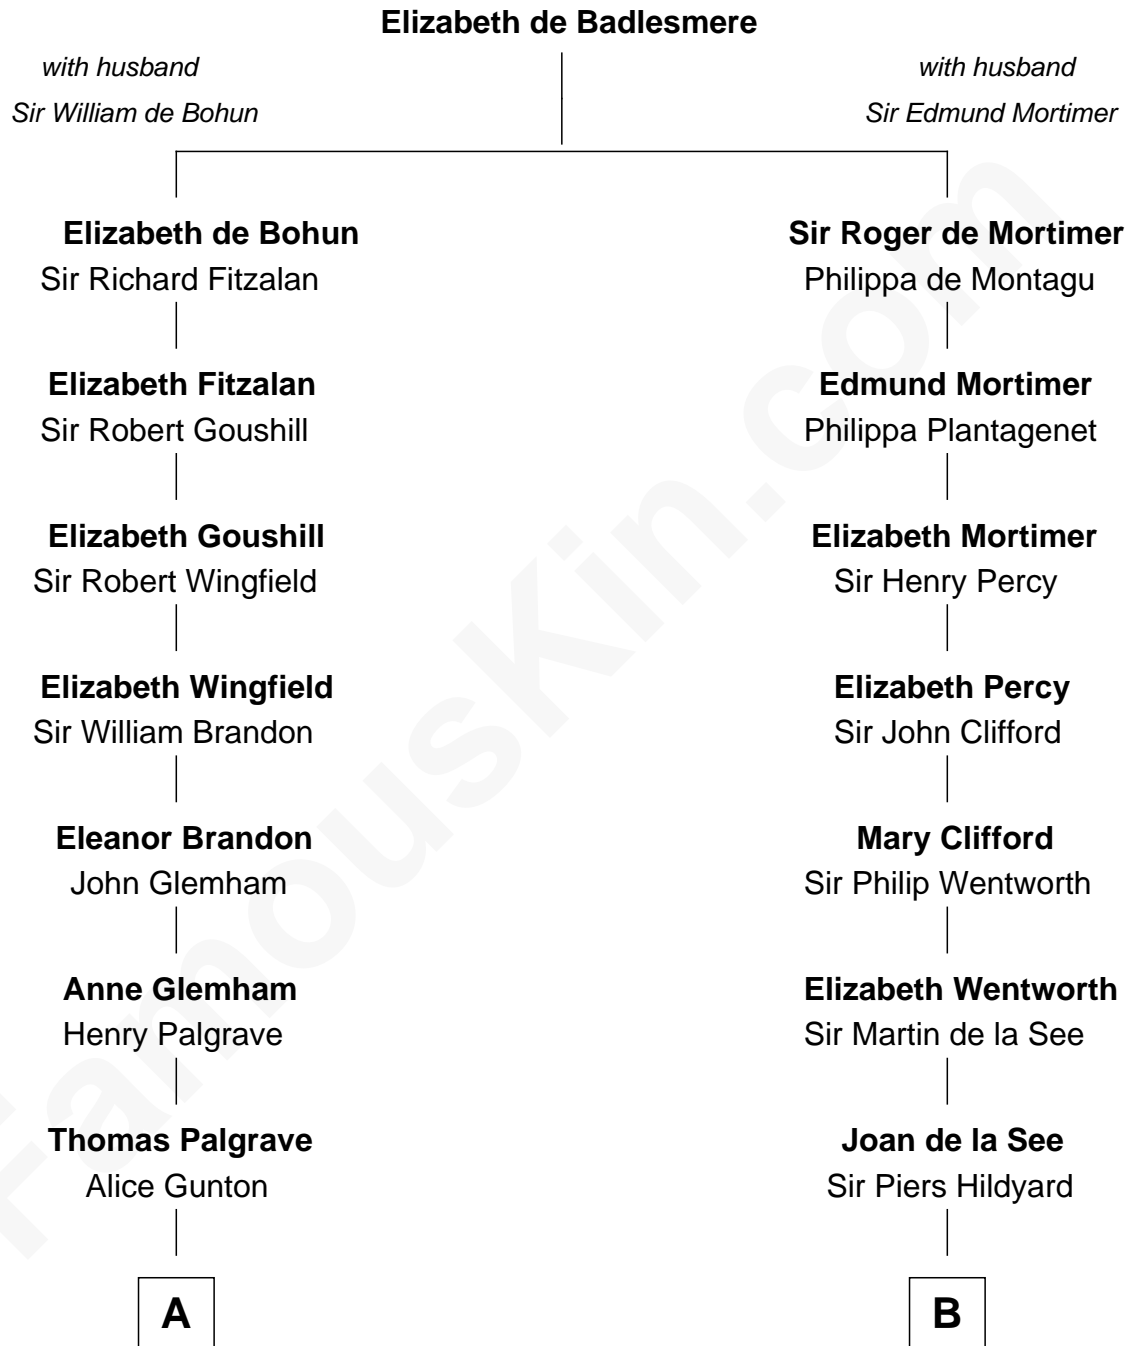

# FamousKin.com Relationship Chart of

**J. A. Folger**

*Founder of Folger Coffee Company*

**16th cousin 4 times removed of**

**Roy Rogers**

*Cowboy movie actor and singer*

**C**

**Jacintha Kibbe**

William Womack

**Archer Womack**

Patricia Adeline Hatchett

**Mattie M. Womack**

Andrew E. Slye

**Roy Rogers**

*Cowboy movie actor and singer*