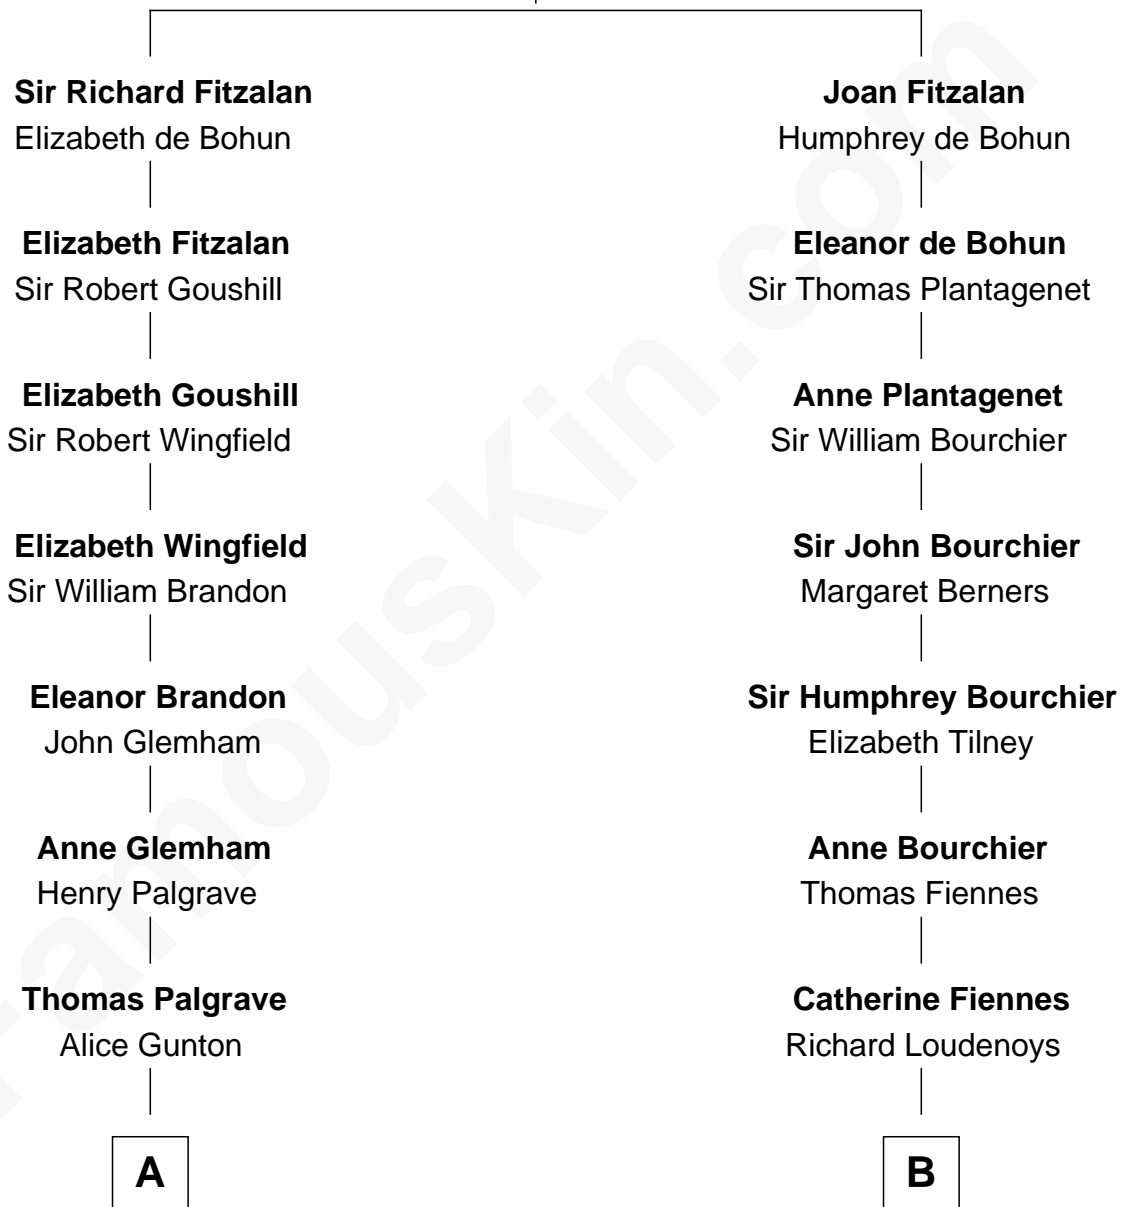

FamousKin.com Relationship Chart of

J. A. Folger

Founder of Folger Coffee Company

16th cousin 5 times removed of

Anne Baxter

Movie Actress

Richard Fitzalan
Eleanor Plantagenet

C

Rev. David Wright

Abigail Goddard

William Carey Wright

Anna Lloyd Jones

Frank Lloyd Wright

Catherine L. Tobin

Catherine Dorothy Wright

Kenneth Stuart Baxter