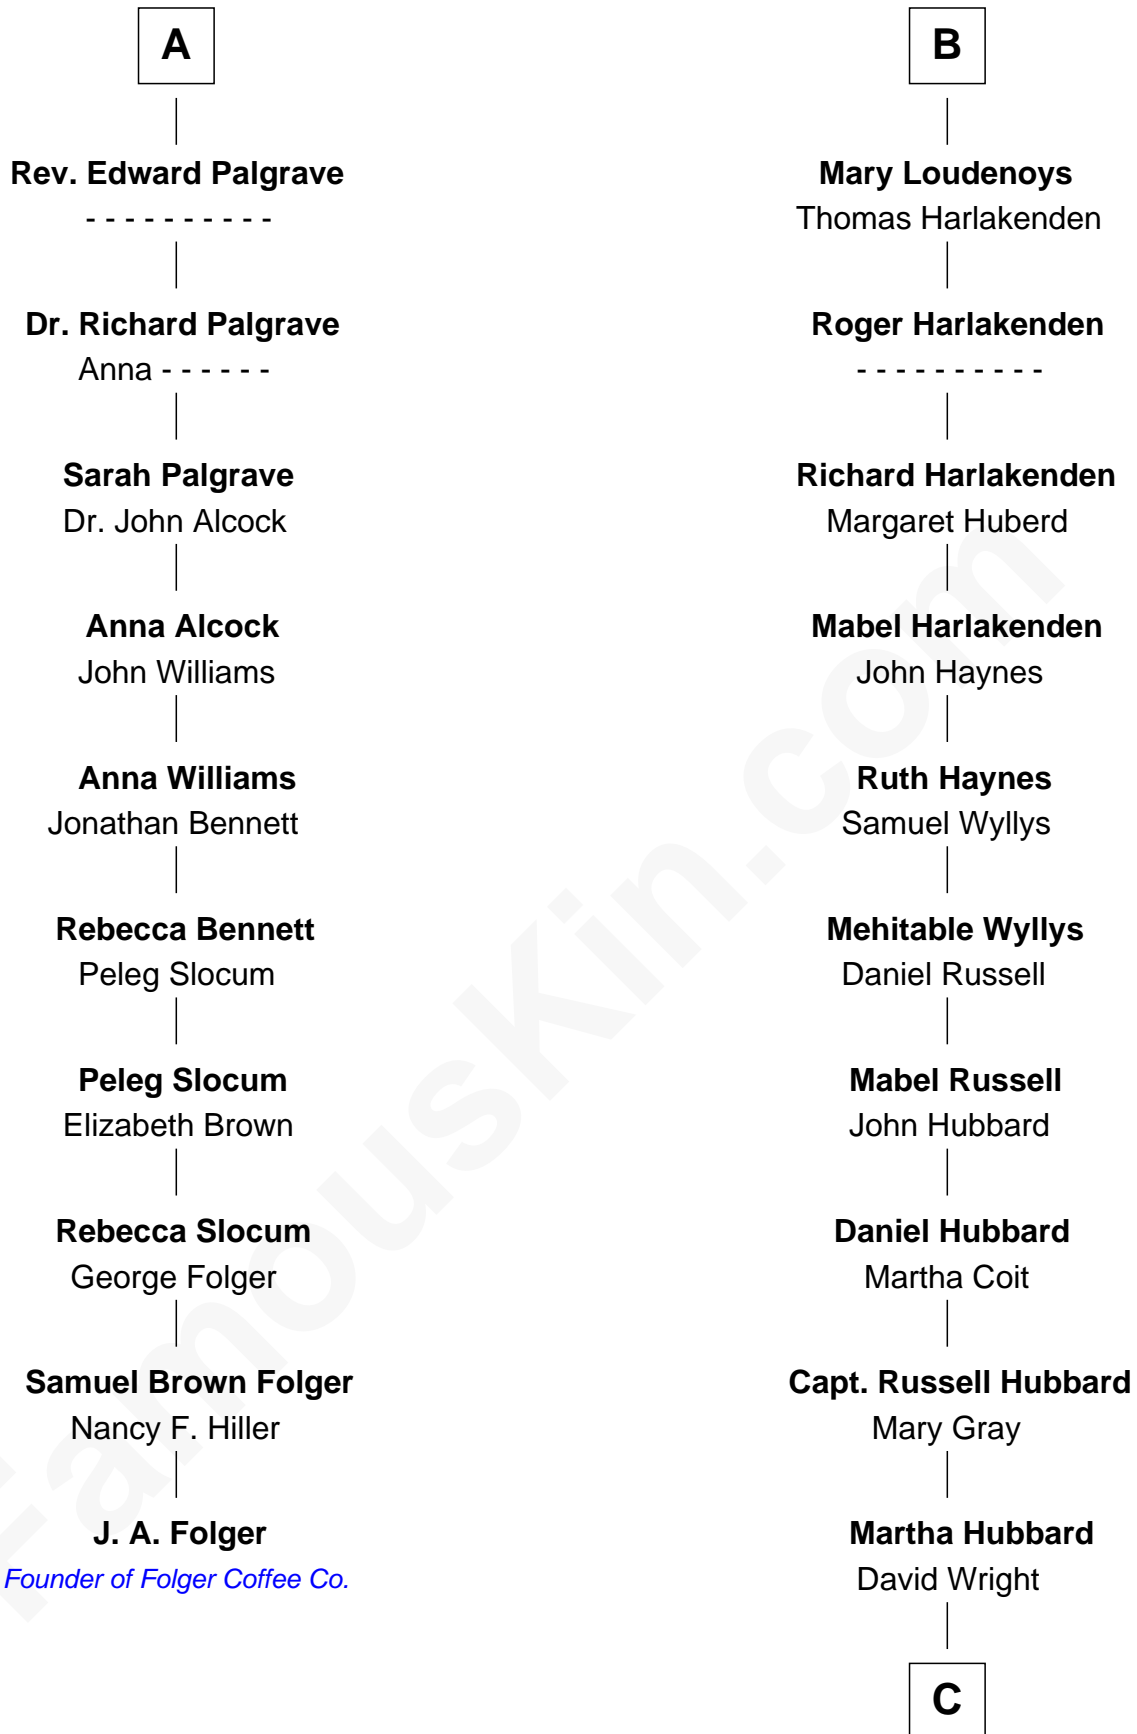

# FamousKin.com Relationship Chart of

**J. A. Folger**

*Founder of Folger Coffee Company*

16th cousin 5 times removed of

**Anne Baxter**

*Movie Actress*

**Sir William de Bohun**  
Elizabeth de Badlesmere

**C**

Rev. David Wright

Abigail Goddard

William Carey Wright

Anna Lloyd Jones

Frank Lloyd Wright

Catherine L. Tobin

Catherine Dorothy Wright

Kenneth Stuart Baxter

**Anne Baxter**

*Movie Actress*