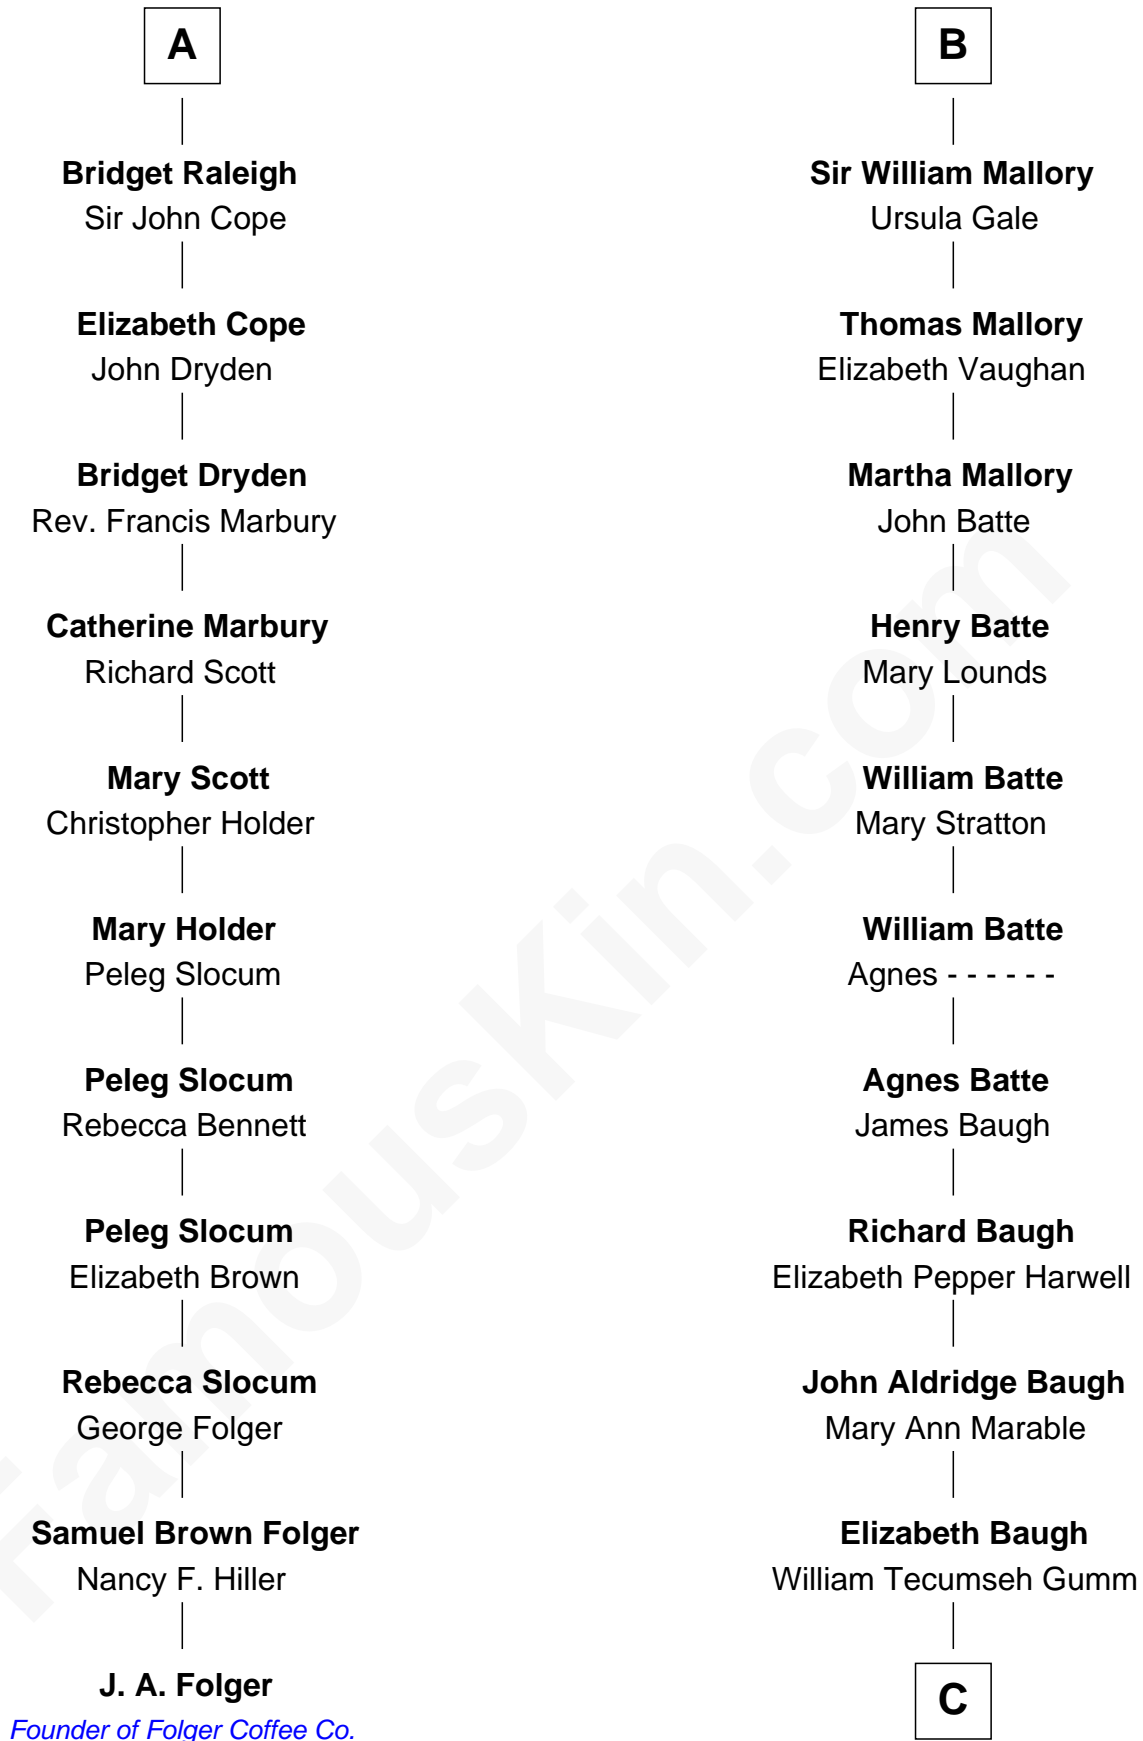

FamousKin.com Relationship Chart of

J. A. Folger

Founder of Folger Coffee Company

17th cousin 2 times removed of

Liza Minnelli

Singer and Actress

Edmund Fitzalan

Alice de Warenne

C

Francis Avent Gumm

Ethel Marian Milne

Frances Ethel Gumm

Vincent Minnelli

Liza Minnelli

Singer and Actress