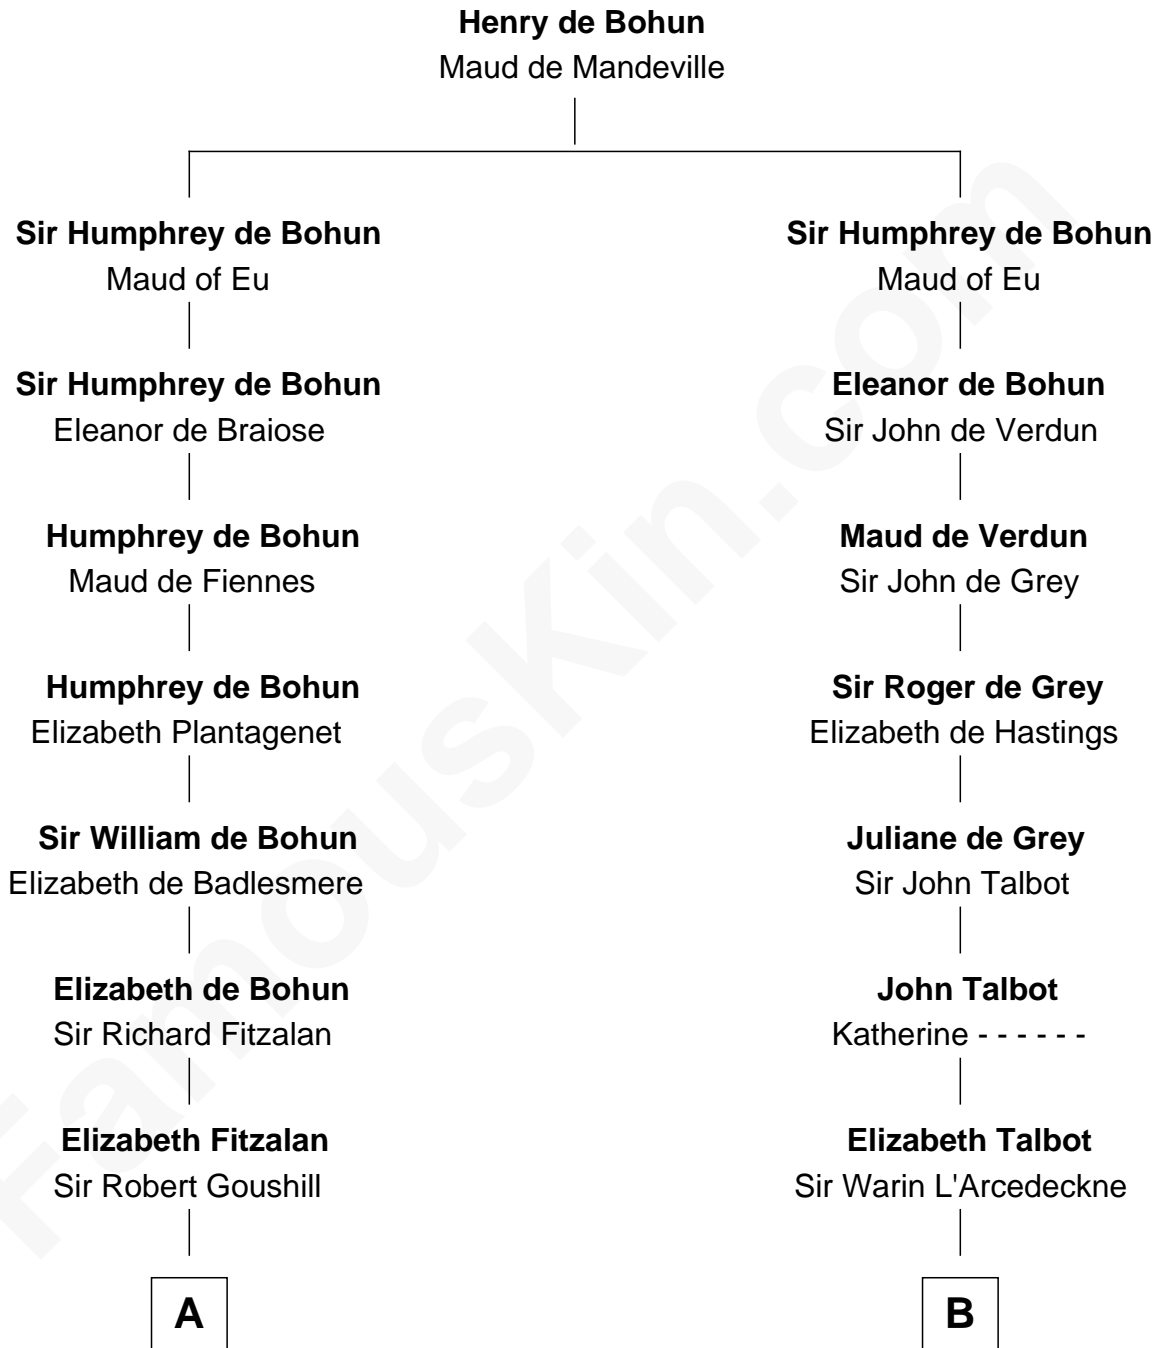

FamousKin.com Relationship Chart of

J. A. Folger

Founder of Folger Coffee Company

15th cousin 6 times removed of

Richard More

(c1614 - c1696) Mayflower passenger 1620

MAYFLOWER

C

—
Rebecca Bennett

Peleg Slocum

—
Peleg Slocum

Elizabeth Brown

—
Rebecca Slocum

George Folger

—
Samuel Brown Folger

Nancy F. Hiller