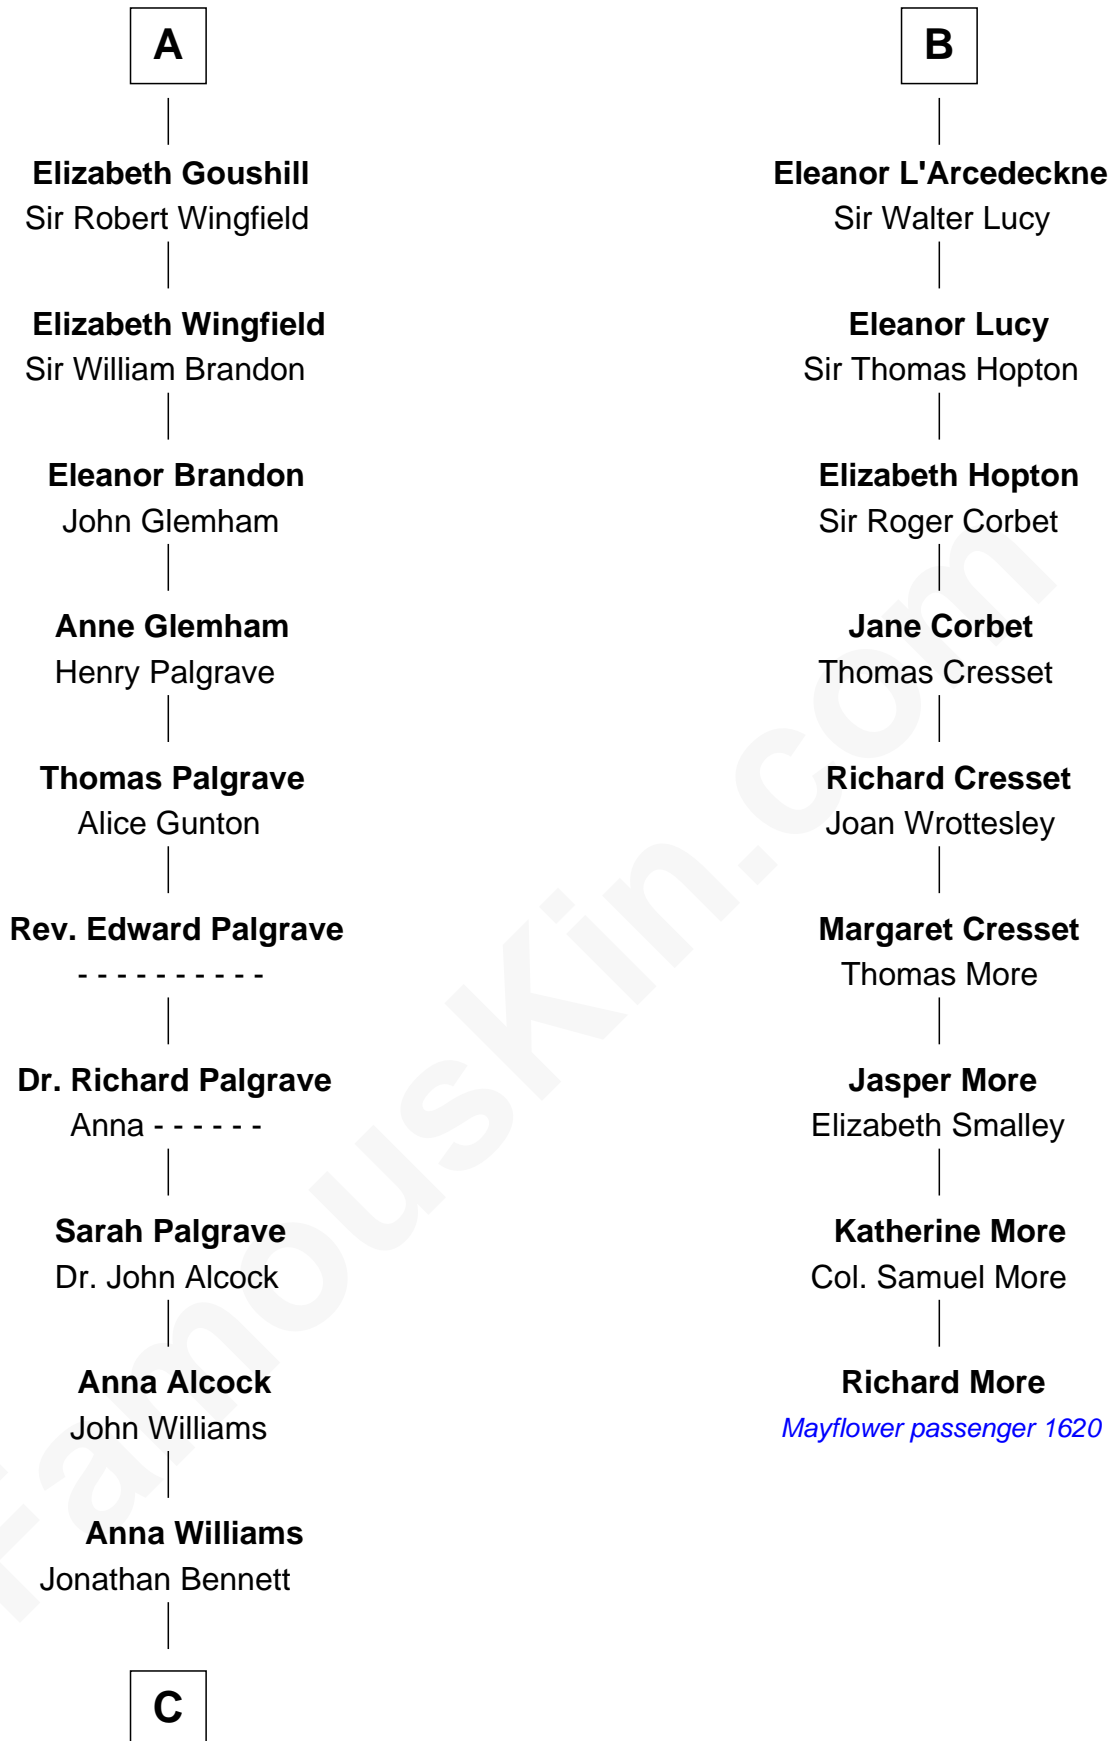

FamousKin.com Relationship Chart of

J. A. Folger

Founder of Folger Coffee Company

15th cousin 6 times removed of

Richard More

(c1614 - c1696) Mayflower passenger 1620

MAYFLOWER

C

—
Rebecca Bennett

Peleg Slocum

—
Peleg Slocum

Elizabeth Brown

—
Rebecca Slocum

George Folger

—
Samuel Brown Folger

Nancy F. Hiller