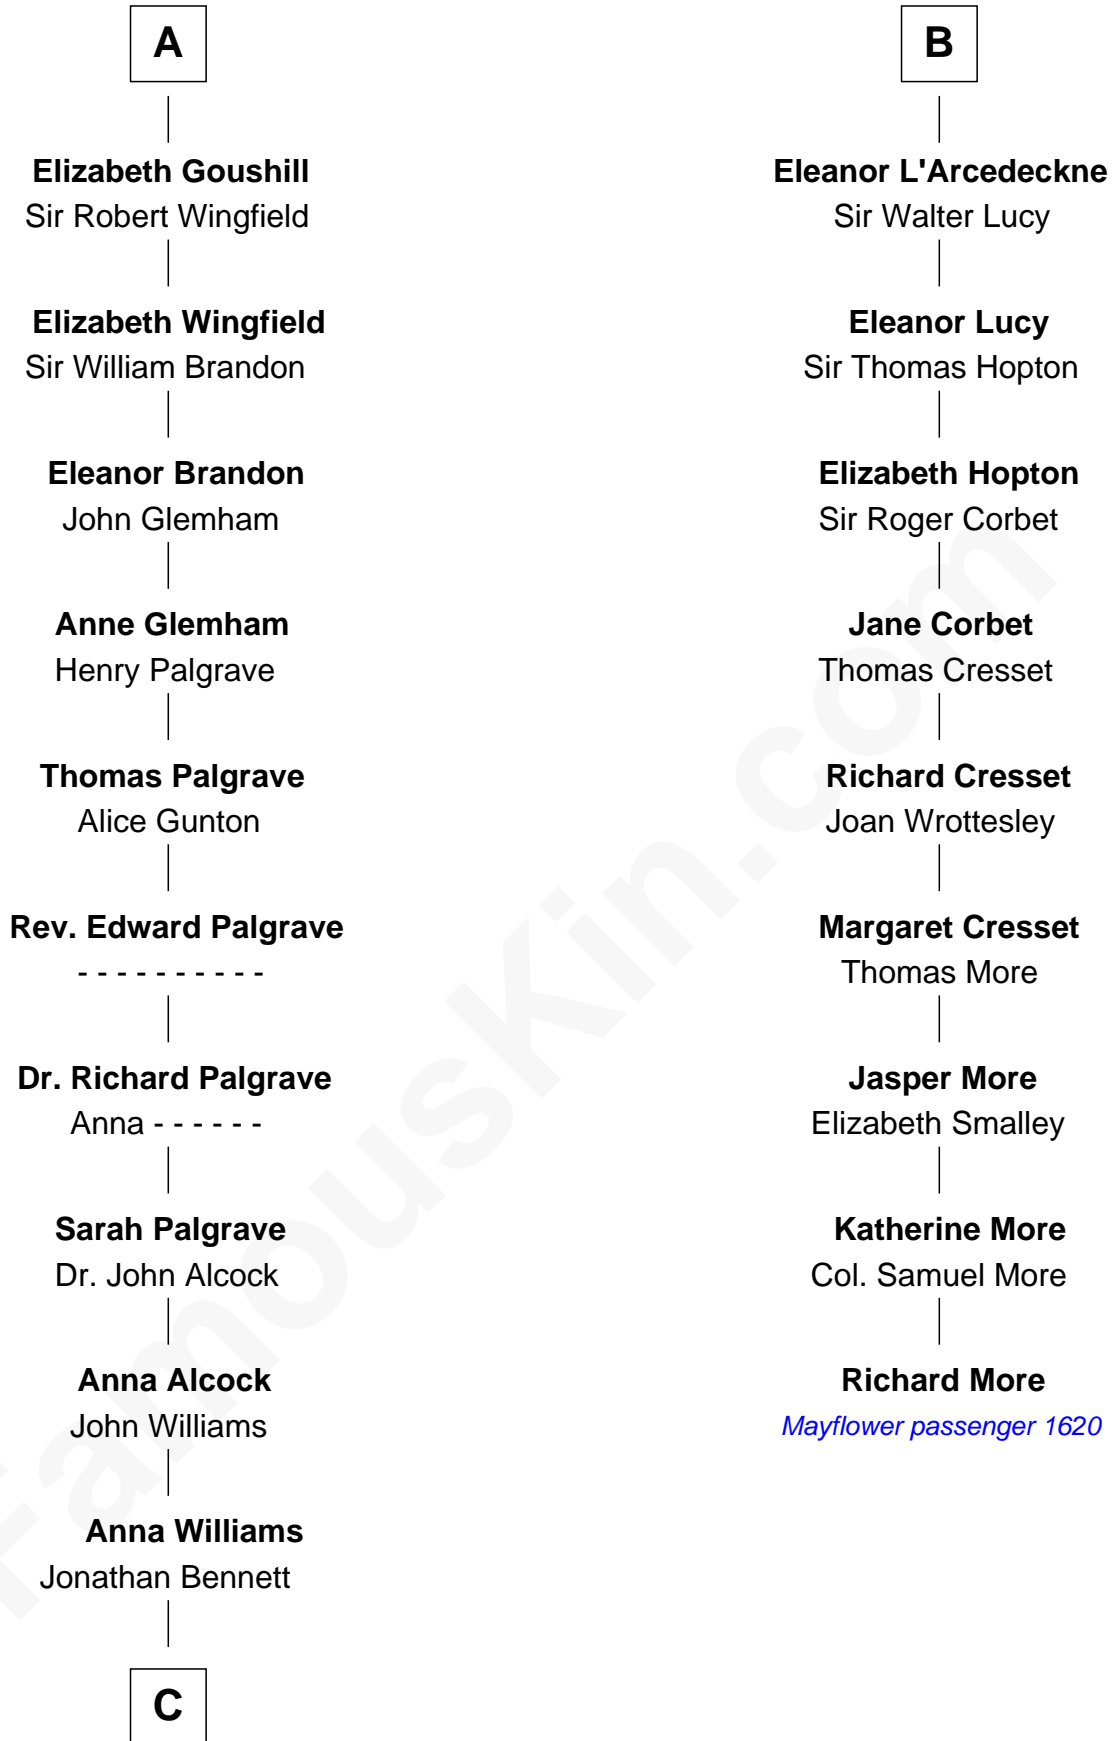

FamousKin.com Relationship Chart of

J. A. Folger

Founder of Folger Coffee Company

15th cousin 6 times removed of

Richard More

(c1614 - c1696) Mayflower passenger 1620

MAYFLOWER

Raoul de Lusgnan

Alice de Eu

C

—
Rebecca Bennett

Peleg Slocum

—
Peleg Slocum

Elizabeth Brown

—
Rebecca Slocum

George Folger