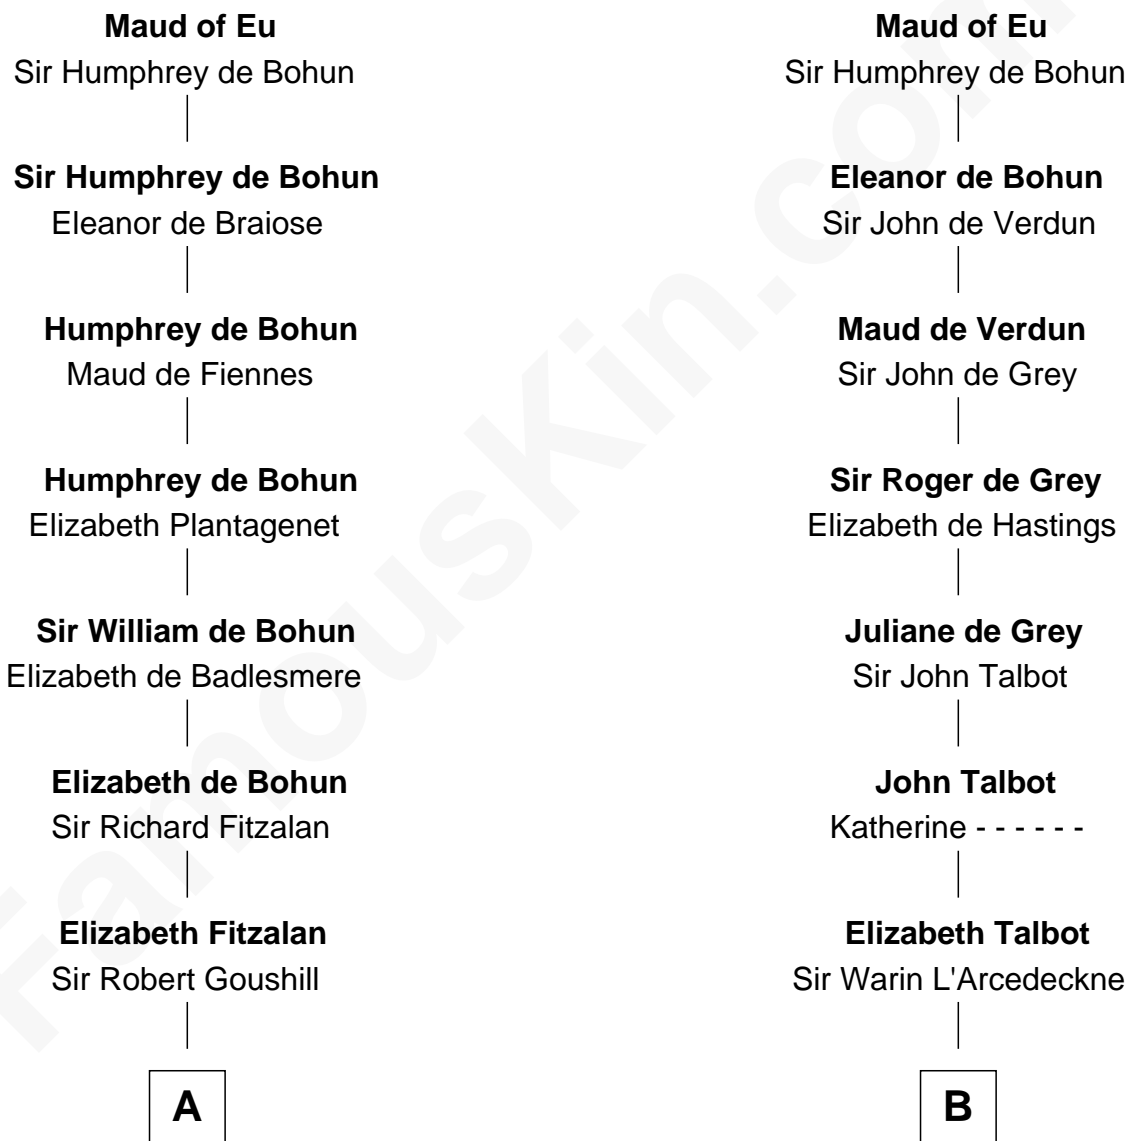

FamousKin.com Relationship Chart of

J. A. Folger

Founder of Folger Coffee Company

15th cousin 6 times removed of

Richard More

(c1614 - c1696) Mayflower passenger 1620

MAYFLOWER

Raoul de Lusgnan

Alice de Eu

C

—
Rebecca Bennett

Peleg Slocum

—
Peleg Slocum

Elizabeth Brown

—
Rebecca Slocum

George Folger