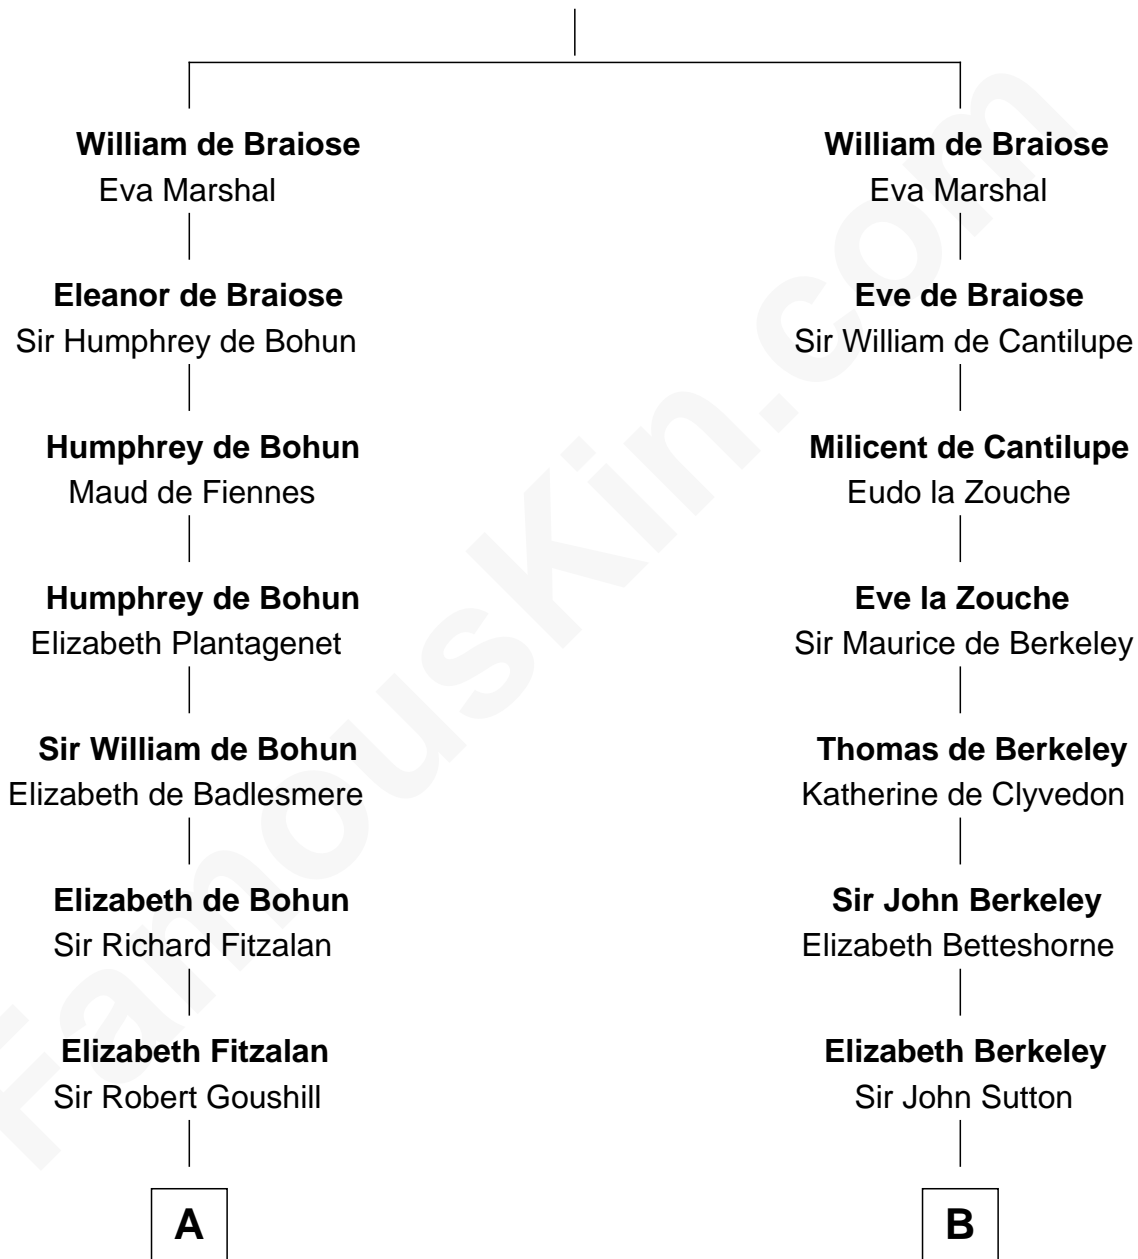

FamousKin.com Relationship Chart of

J. A. Folger

Founder of Folger Coffee Company

13th cousin 8 times removed of

Richard More

(c1614 - c1696) Mayflower passenger 1620

MAYFLOWER

Reginald de Braiose

C

—
Rebecca Bennett

Peleg Slocum

—
Peleg Slocum

Elizabeth Brown

—
Rebecca Slocum

George Folger

—
Samuel Brown Folger