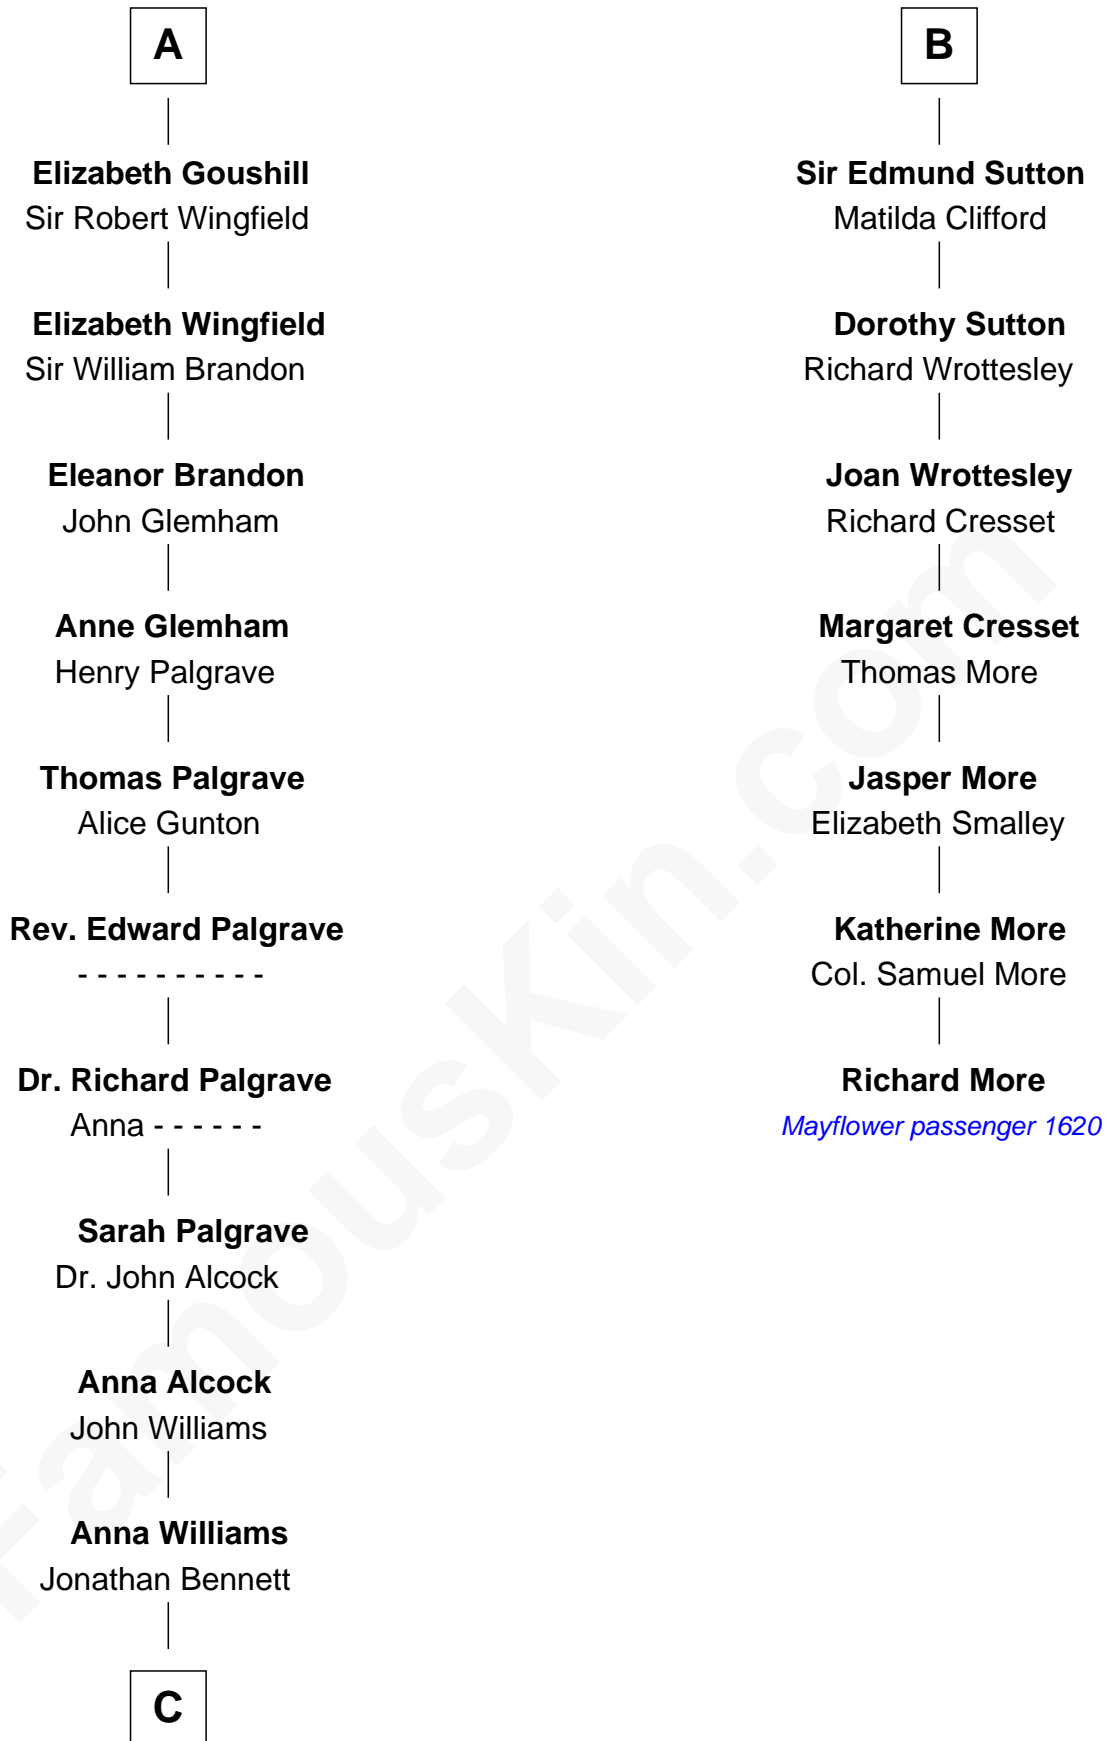

FamousKin.com Relationship Chart of

J. A. Folger

Founder of Folger Coffee Company

13th cousin 8 times removed of

Richard More

(c1614 - c1696) Mayflower passenger 1620

MAYFLOWER

Reginald de Braiose

C

—
Rebecca Bennett

Peleg Slocum

—
Peleg Slocum

Elizabeth Brown

—
Rebecca Slocum

George Folger

—
Samuel Brown Folger