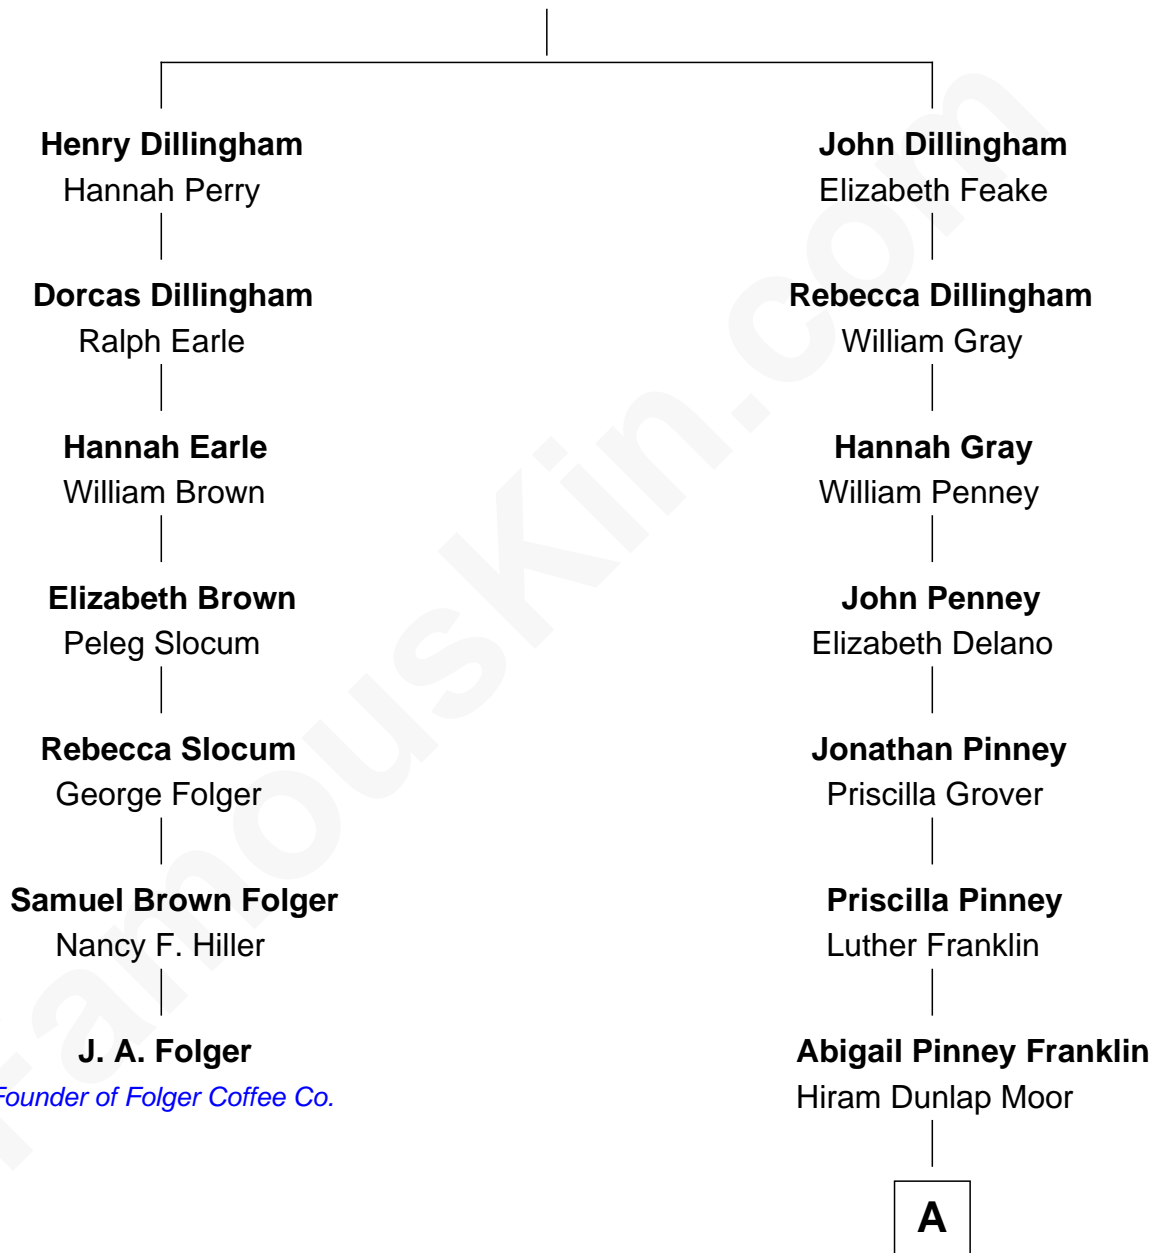

FamousKin.com Relationship Chart of

J. A. Folger

Founder of Folger Coffee Company

6th cousin 2 times removed of

Calvin Coolidge

30th U.S. President

Edward Dillingham

Ursula Carter

A

Victoria Josephine Moor
Col. John Calvin Coolidge

Calvin Coolidge
30th U.S. President

FamousKin.com