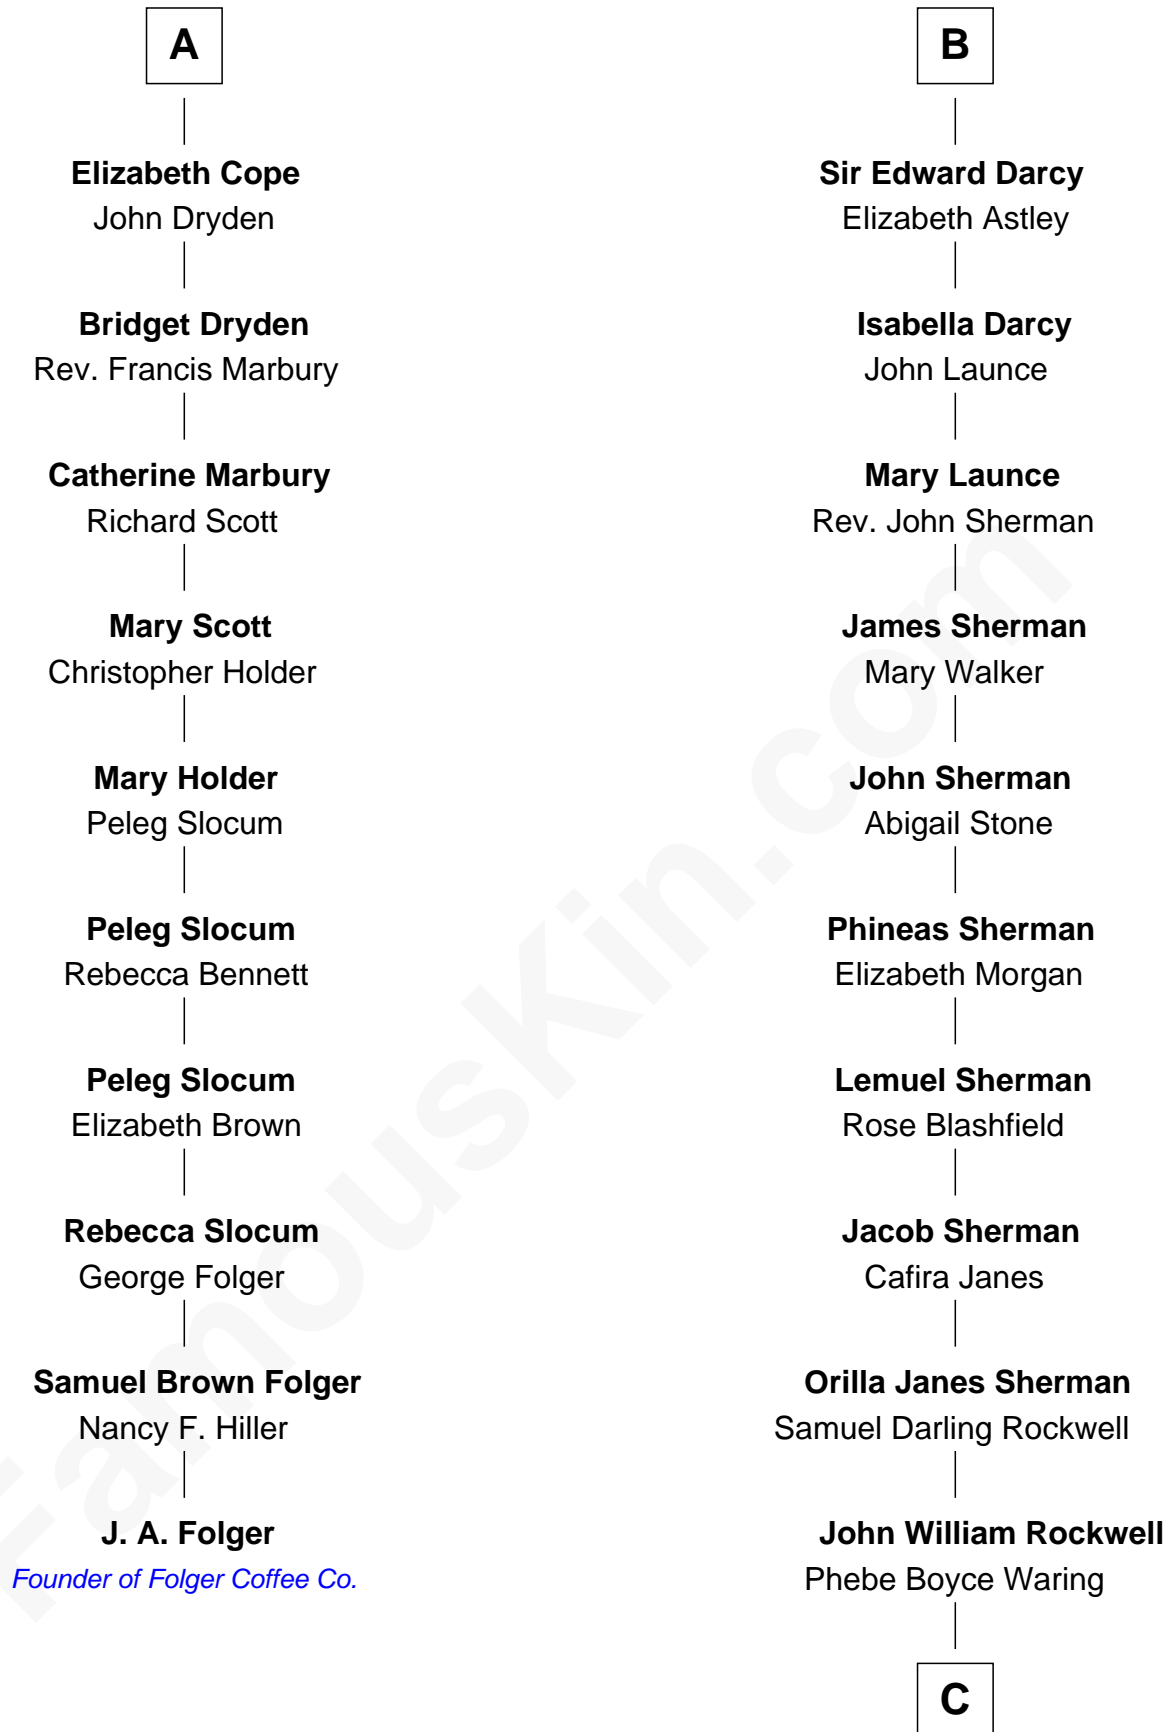

FamousKin.com Relationship Chart of

J. A. Folger

Founder of Folger Coffee Company

16th cousin 2 times removed of

Norman Rockwell

American Artist

Sir Gilbert Talbot

Pernel le Boteler

Sir Henry de Grey

Margaret de Grey

Sir John Darcy

John Darcy

Joan de Greystoke

Richard Darcy

Eleanor Scrope

Sir William Darcy

Eupheme Langton

Sir Thomas Darcy

Dowsabel Tempest

Sir Arthur Darcy

Mary Carew

B

C

—
Jarvis Waring Rockwell

Anne Mary Hill

—
Norman Rockwell

American Artist

FamousKin.com