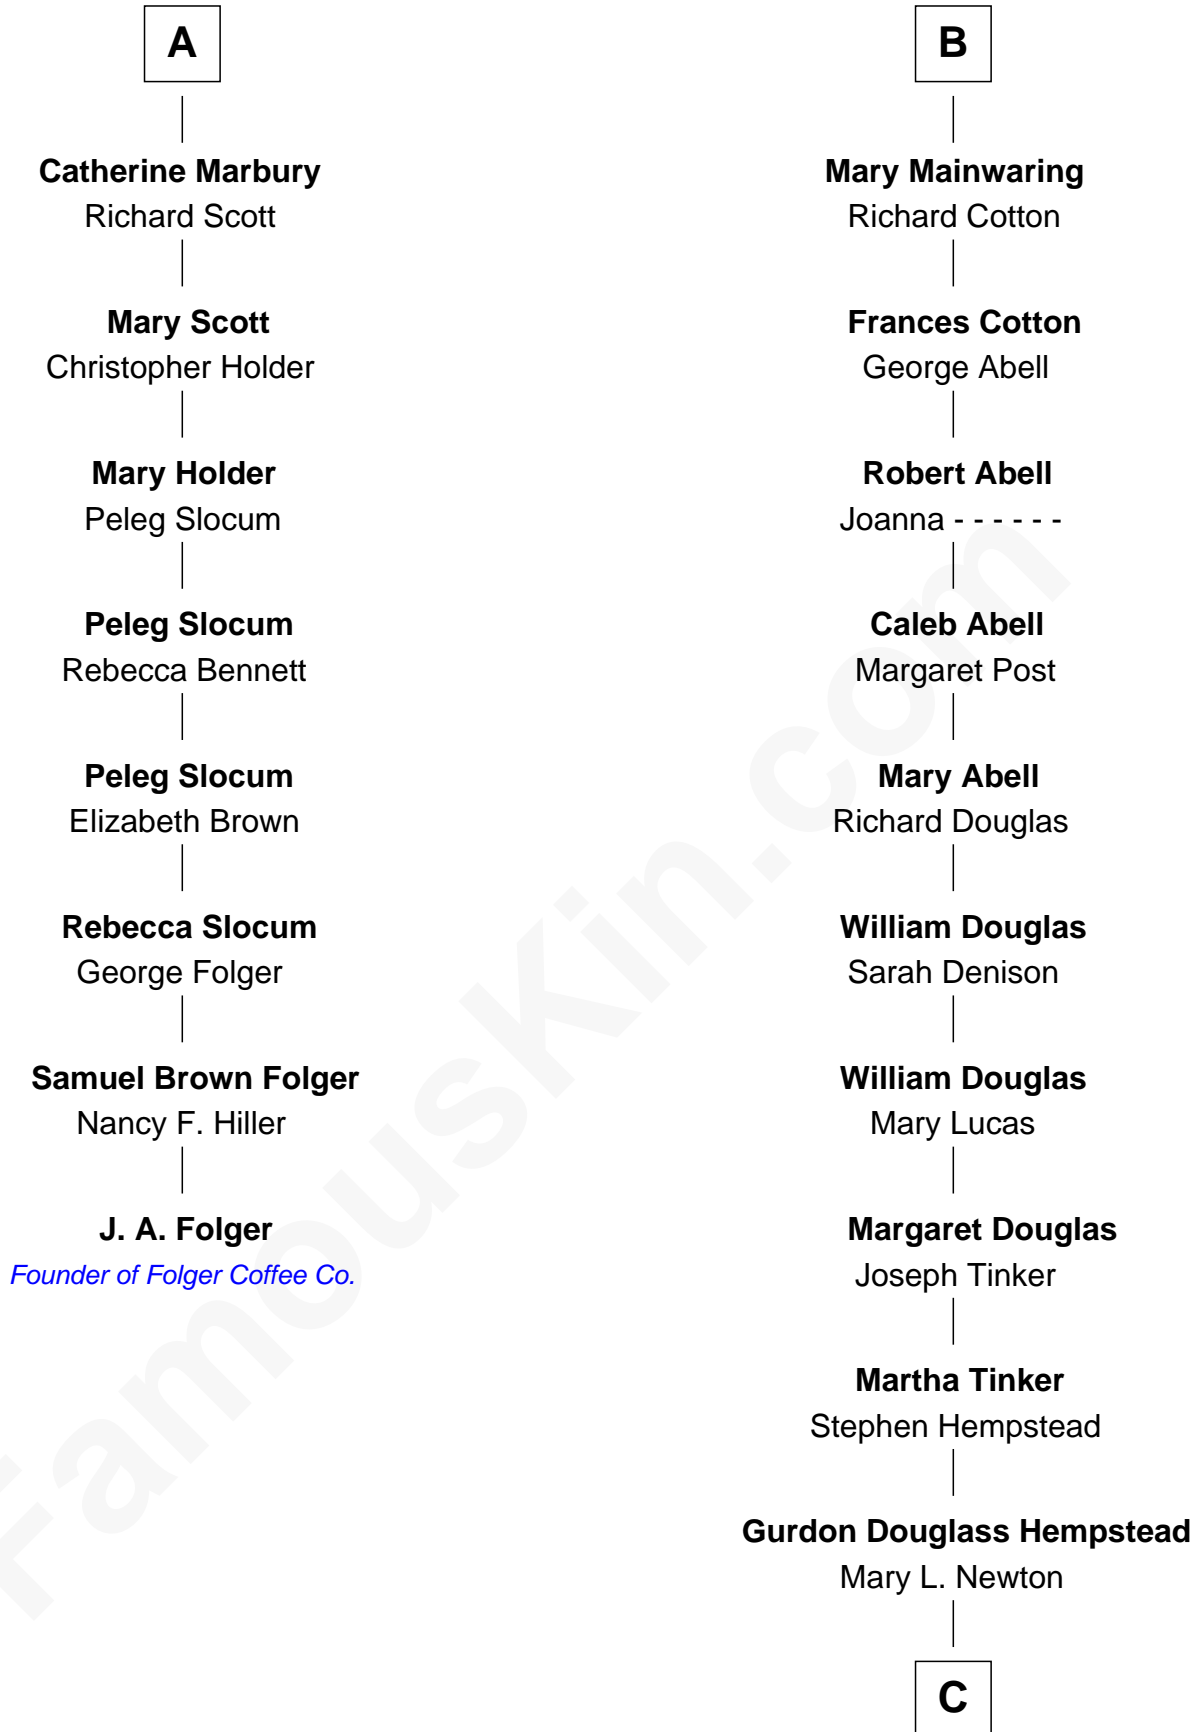

# FamousKin.com Relationship Chart of

**J. A. Folger**

*Founder of Folger Coffee Company*

14th cousin 7 times removed of

**Richard Gere**

*Movie Actor*

**Robert de Ferrers**  
Margaret Despencer

C

**Julia Anne Hempstead**

Elisha Thomas Tiffany

**Nelson Leroy Tiffany**

Evaline Harriet Williams

**William Stanton Tiffany**

Anna Rebecca Stevens

**Doris Anna Tiffany**

Homer George Gere