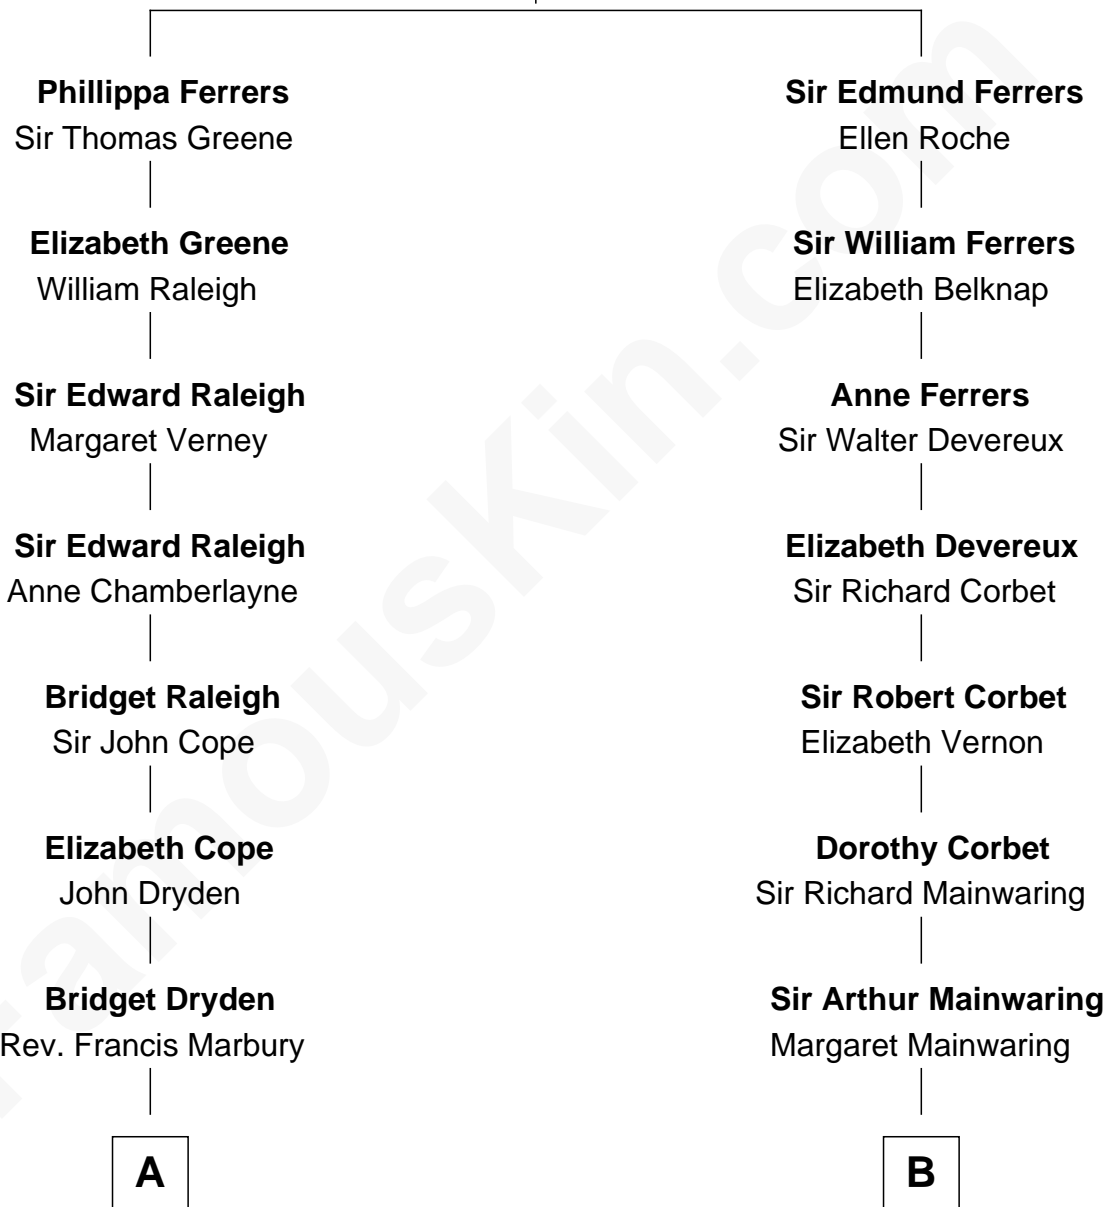

# FamousKin.com Relationship Chart of

**J. A. Folger**

*Founder of Folger Coffee Company*

14th cousin 7 times removed of

**Richard Gere**

*Movie Actor*

**Robert de Ferrers**  
Margaret Despencer

C

**Julia Anne Hempstead**

Elisha Thomas Tiffany

**Nelson Leroy Tiffany**

Evaline Harriet Williams

**William Stanton Tiffany**

Anna Rebecca Stevens

**Doris Anna Tiffany**

Homer George Gere