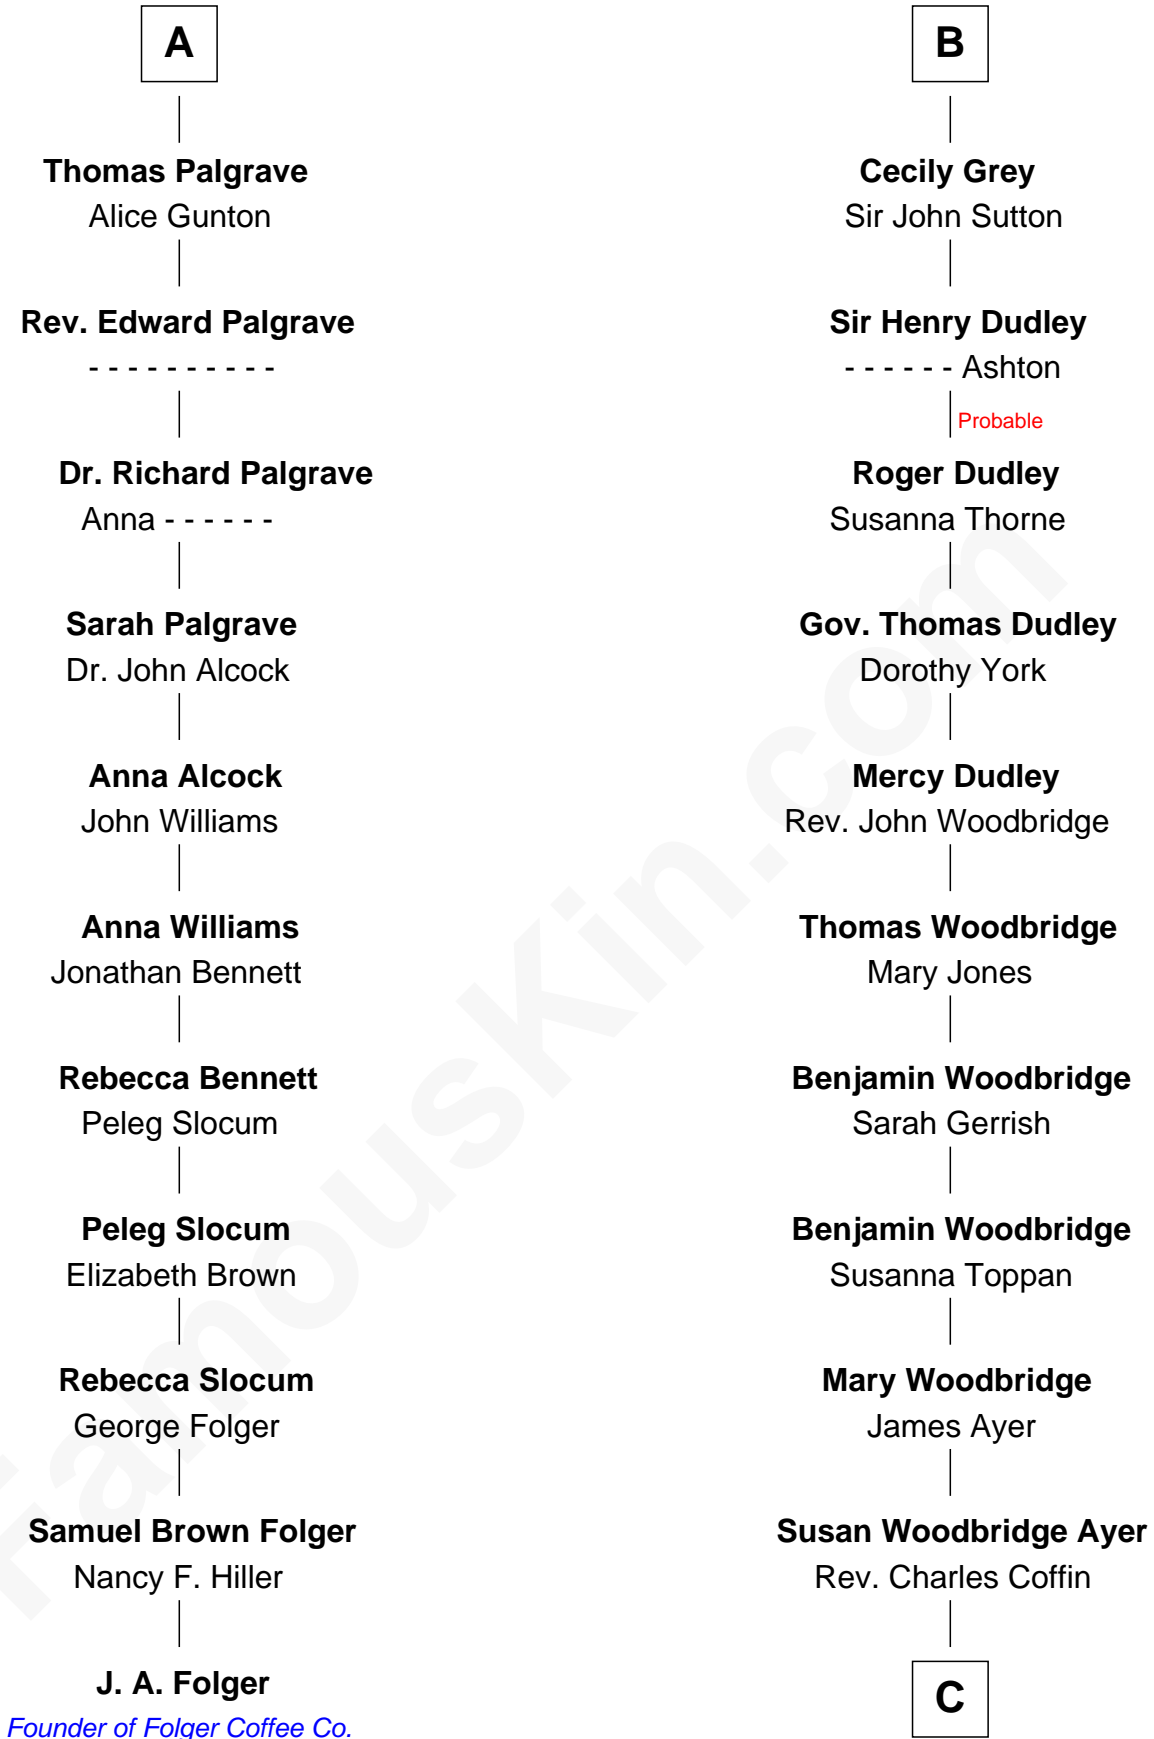

# FamousKin.com Relationship Chart of

**J. A. Folger**

*Founder of Folger Coffee Company*

17th cousin 3 times removed of

**Tennessee Williams**

*Author of A Streetcar Named Desire*

**Bartholomew de Badlesmere**

Margaret de Clare

**Elizabeth de Badlesmere**

Sir William de Bohun

**Elizabeth de Bohun**

Sir Richard Fitzalan

**Elizabeth Fitzalan**

Sir Robert Goushill

**Elizabeth Goushill**

**Margery de Badlesmere**

Sir William de Ros

**Thomas de Ros**

Beatrice de Stafford

**Margaret de Ros**

Sir Reynold Grey

**Margaret Grey**

Sir William Bonville

**William Bonville**

Elizabeth Harington

**William Bonville**

Katherine Neville

**Cecily Bonville**

Thomas Grey

**B**

**C**