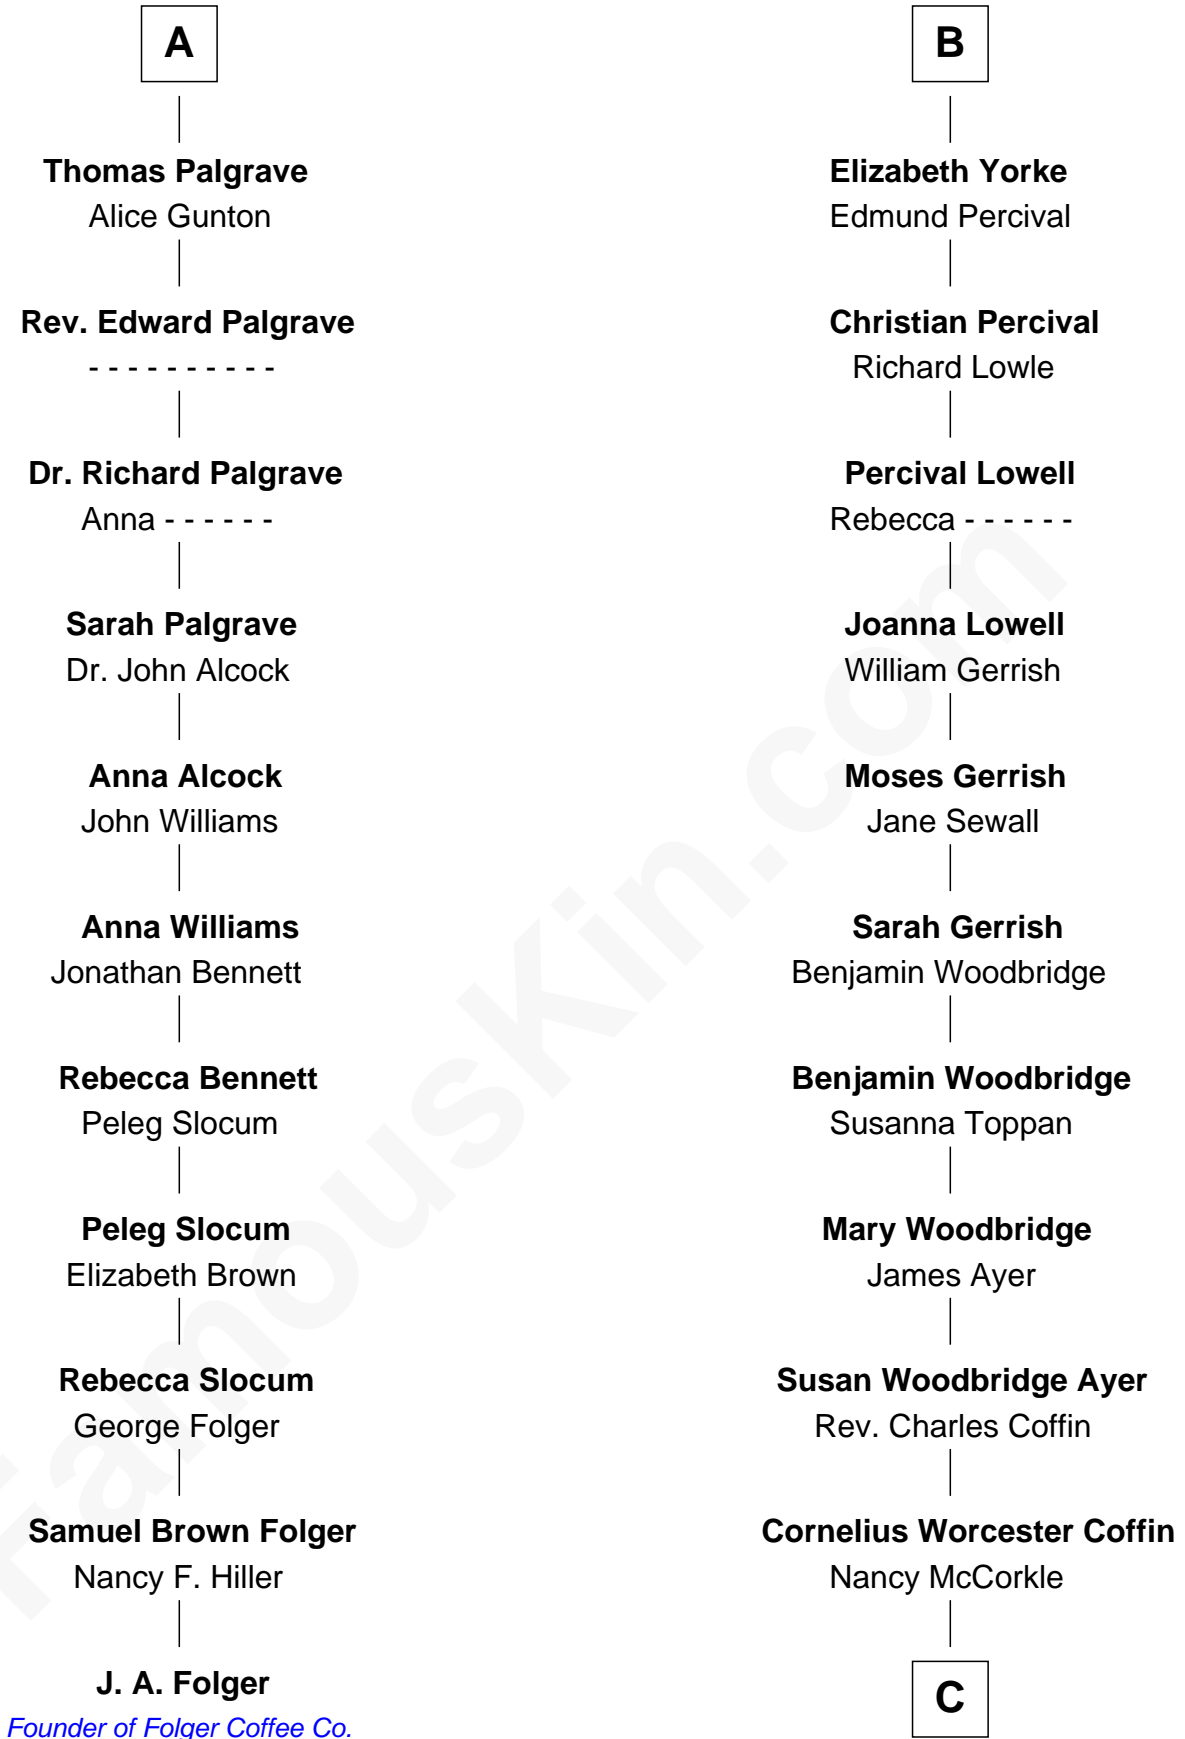

FamousKin.com Relationship Chart of

J. A. Folger

Founder of Folger Coffee Company

17th cousin 2 times removed of

Tennessee Williams

Author of A Streetcar Named Desire

Humphrey de Bohun
Elizabeth Plantagenet

Sir William de Bohun
Elizabeth de Badlesmere

Margaret de Bohun
Sir Hugh de Courtnay

Elizabeth de Bohun
Sir Richard Fitzalan

Elizabeth de Courtnay
Sir Andrew Luttrell

Elizabeth Fitzalan
Sir Robert Goushill

Sir Hugh Luttrell
Catherine de Beaumont

Elizabeth Goushill
Sir Robert Wingfield

Sir John Luttrell
Margaret Touchet

Elizabeth Wingfield
Sir William Brandon

Sir James Luttrell
Elizabeth Courtnay

Eleanor Brandon
John Glemham

Sir Hugh Luttrell
Margaret Hill

Anne Glemham
Henry Palgrave

Eleanor Luttrell
Roger Yorke

A

B

C

Isabelle Coffin

Thomas Lanier Williams