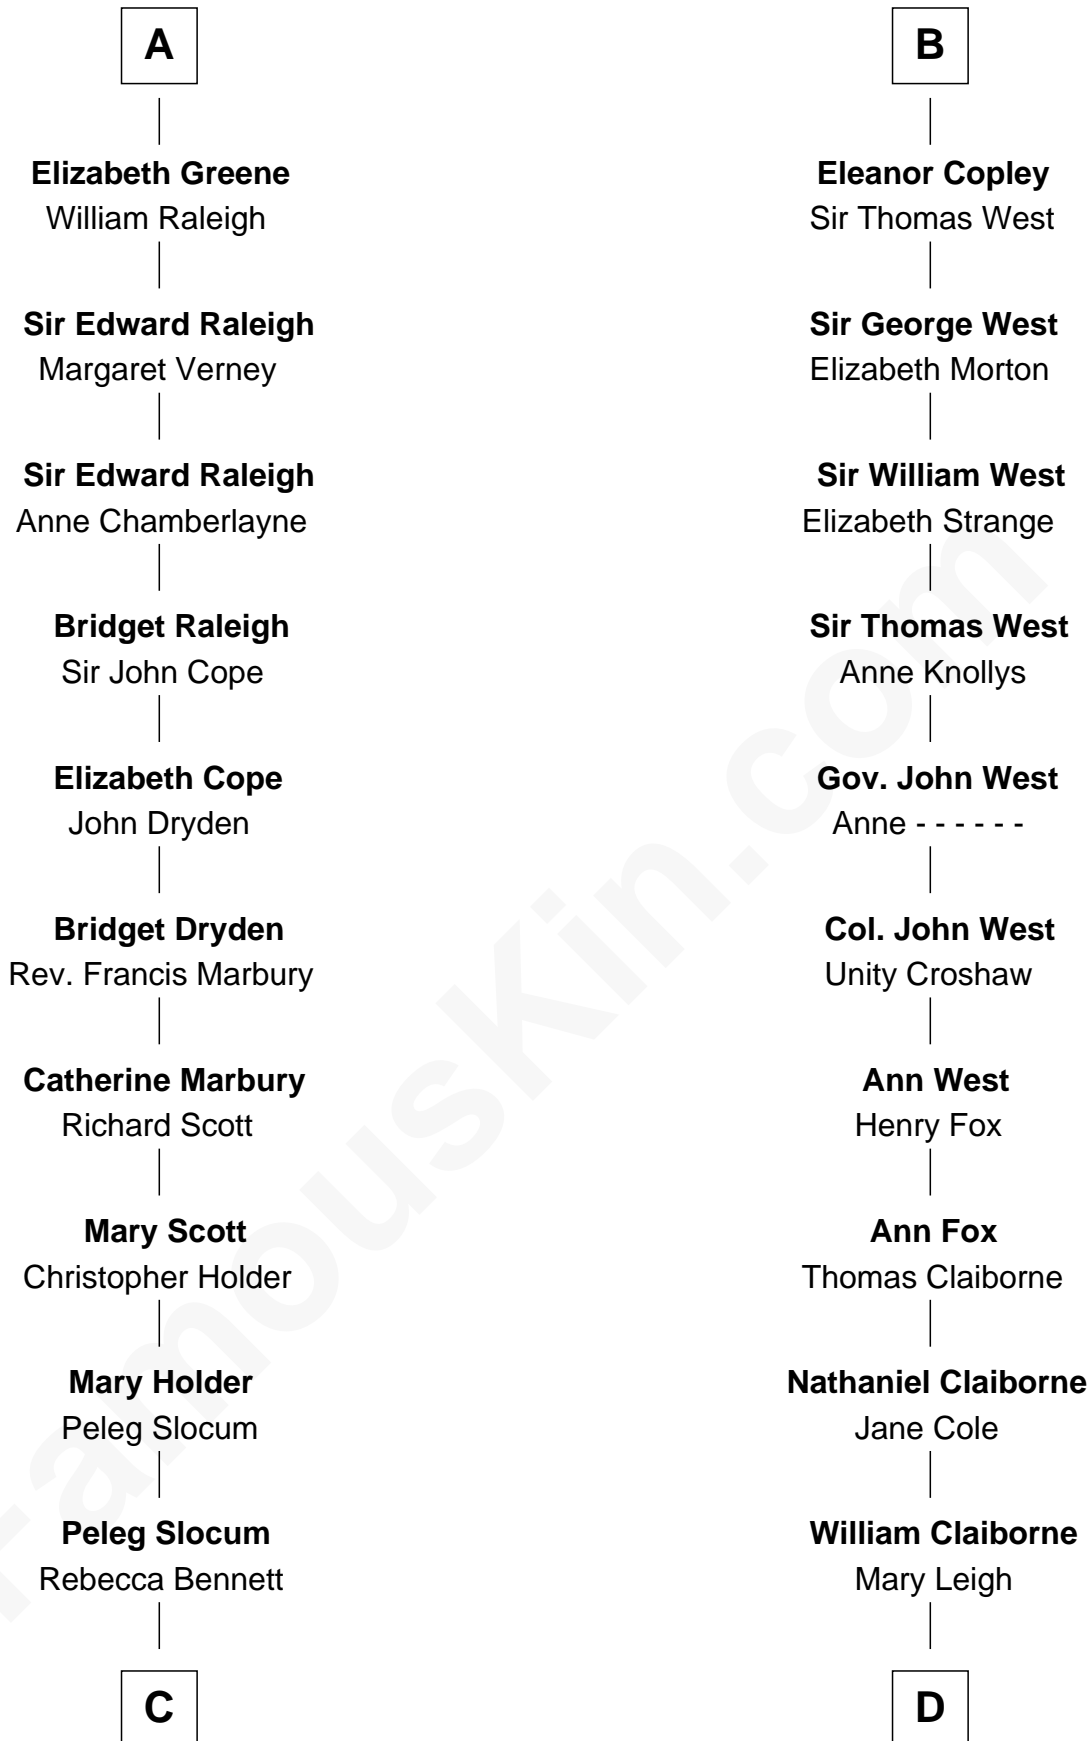

# FamousKin.com Relationship Chart of

**J. A. Folger**

*Founder of Folger Coffee Company*

20th cousin 1 time removed of

**Liz Claiborne**

*Fashion Designer and Founder of Liz Claiborne Inc.*

**Sir Roger de Somery**

**Joan de Somery**

John IV le Strange

**Hawise le Strange**

Robert de Felton

**Sir John de Felton**

Sibyl - - - - -

**Sir Thomas de Felton**

Joan Walkfare

**Eleanor de Felton**

Sir Thomas Hoo

**Sir Thomas Hoo**

Eleanor de Welles

**Anne Hoo**

Sir Roger Copley

**B**

**C**