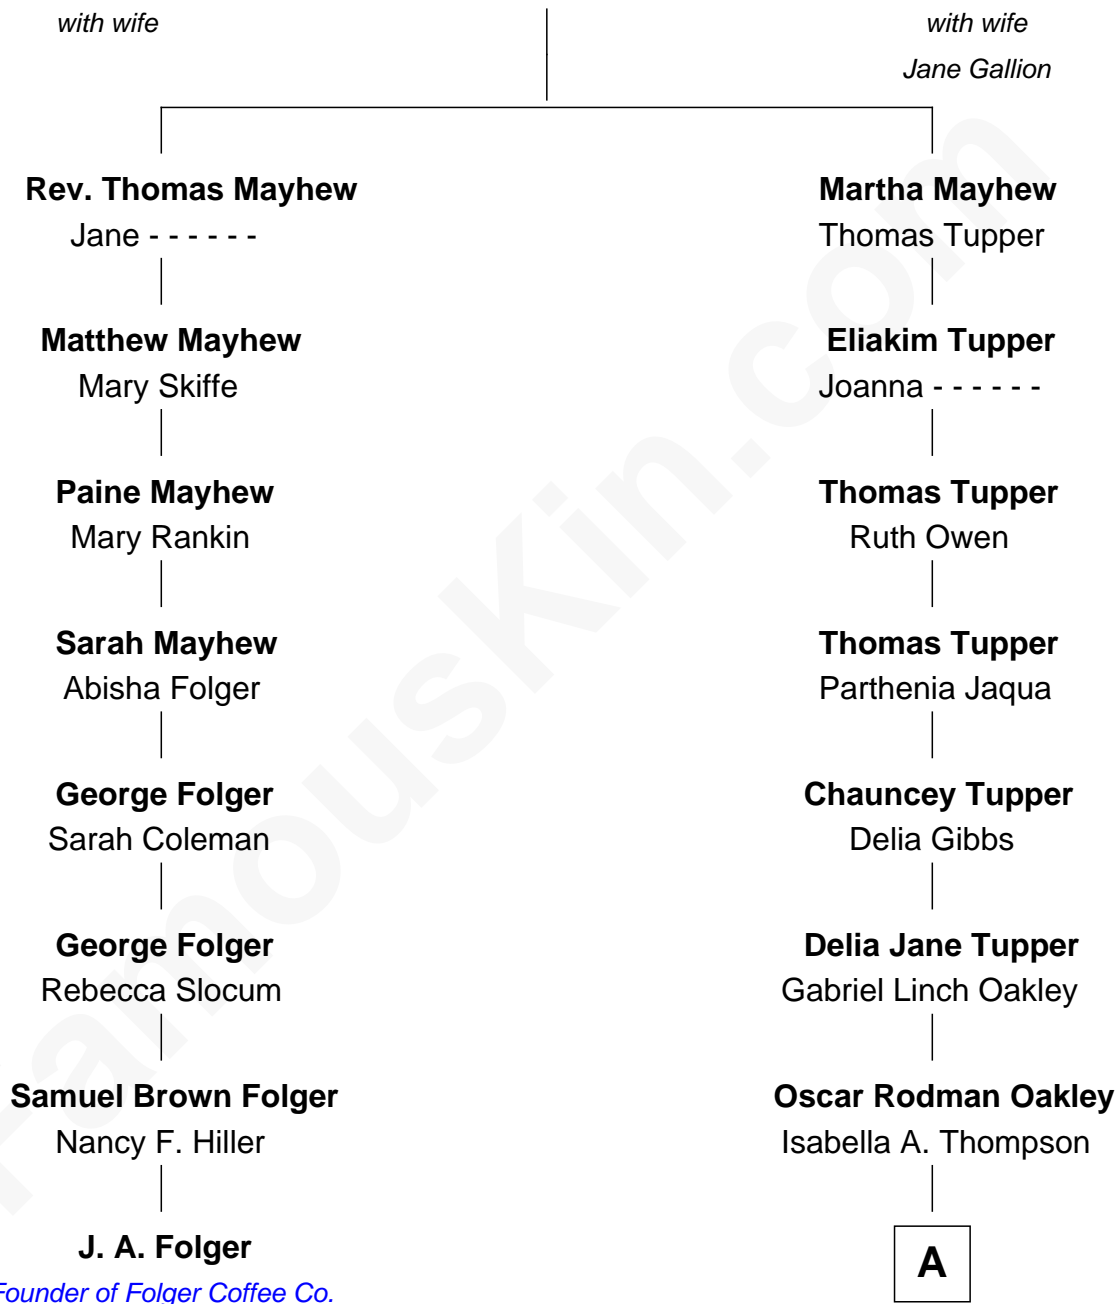

FamousKin.com Relationship Chart of

J. A. Folger

Founder of Folger Coffee Company

7th cousin 3 times removed of

Bill Gates

Founder of Microsoft

Gov. Thomas Mayhew

A

—
Belle Oakley

James W. Maxwell

—
James Willard Maxwell

Adelle Thompson

—
Mary A. Maxwell

William Henry Gates

—
Bill Gates

Founder of Microsoft