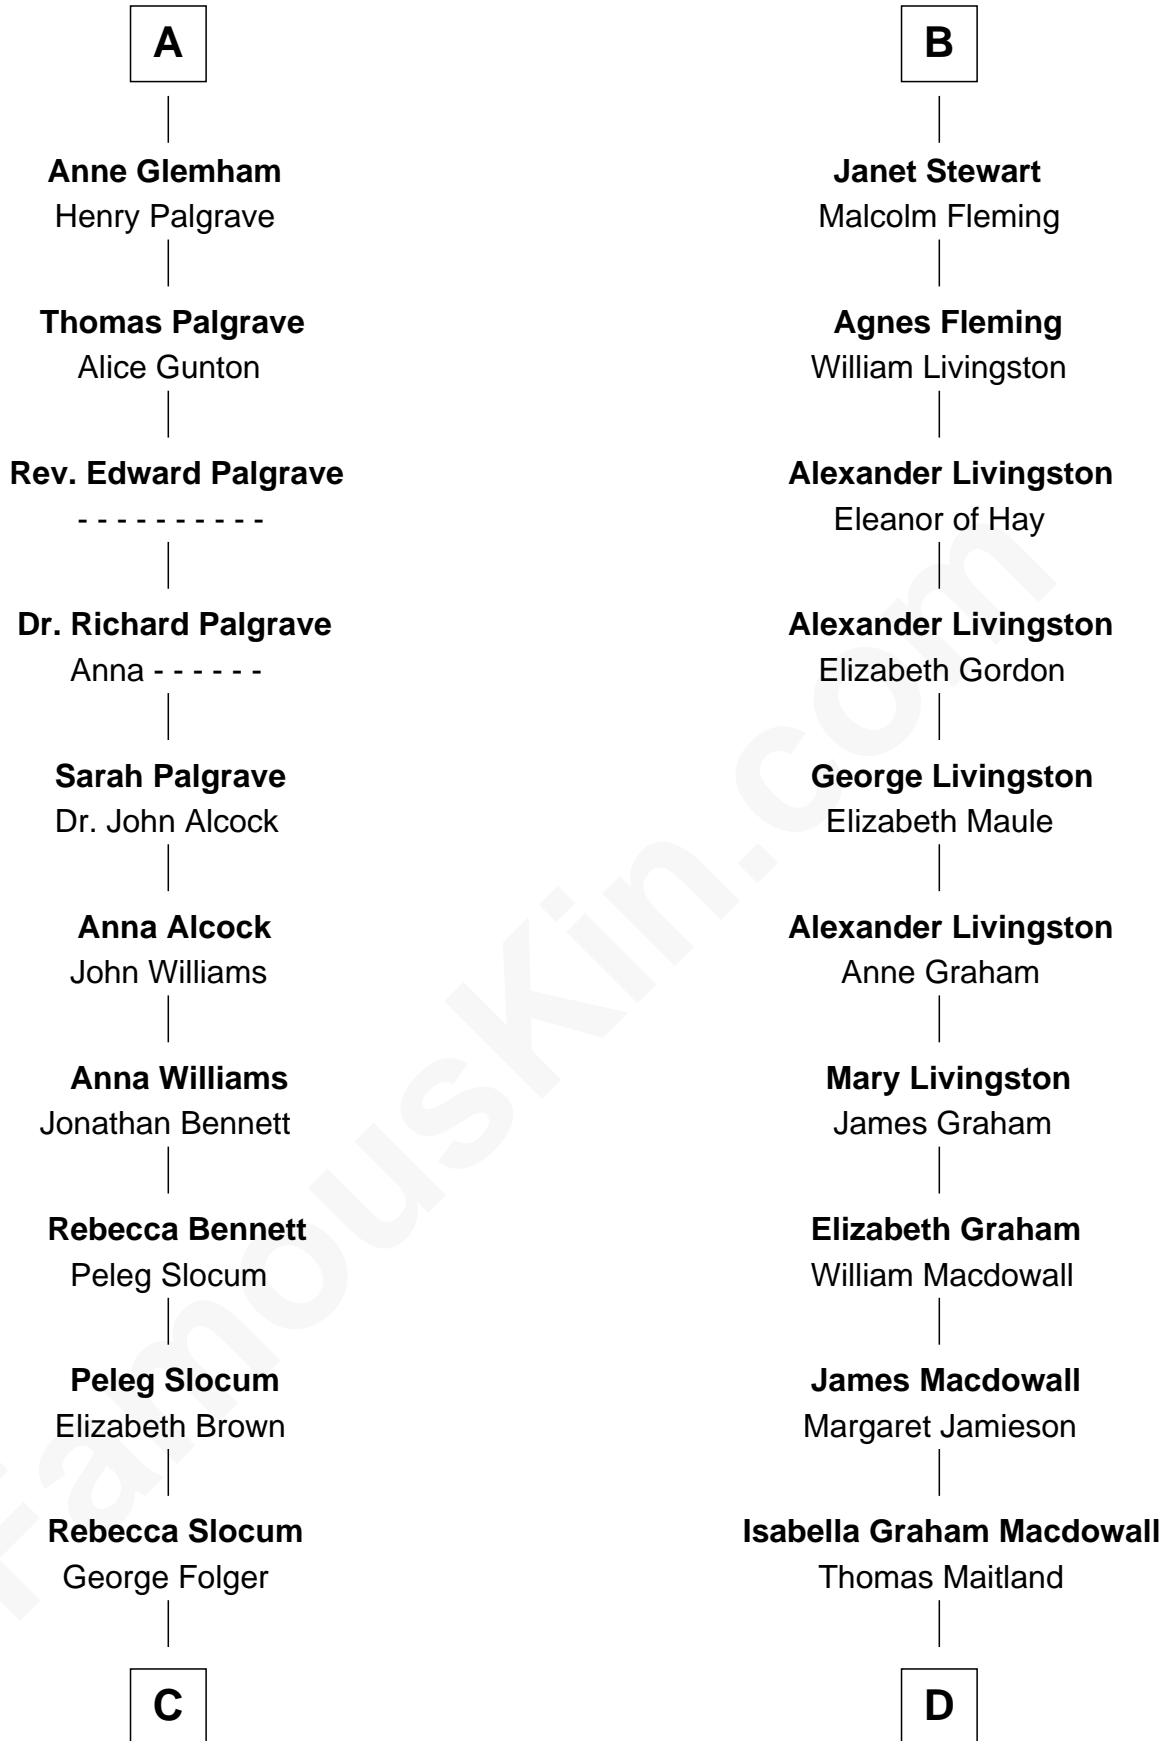

FamousKin.com Relationship Chart of

J. A. Folger

Founder of Folger Coffee Company

18th cousin 3 times removed of

Howard Dean

79th Governor of Vermont

C

Samuel Brown Folger

Nancy F. Hiller

J. A. Folger

Founder of Folger Coffee Co.

D

James William Maitland

Agnes Jane O'Reilly

Thomas A. Maitland

Helen Abby Van Voorhis

James William Maitland

Sylvia Wigglesworth

Andrea Belden Maitland

Howard Brush Dean

Howard Dean

79th Governor of Vermont