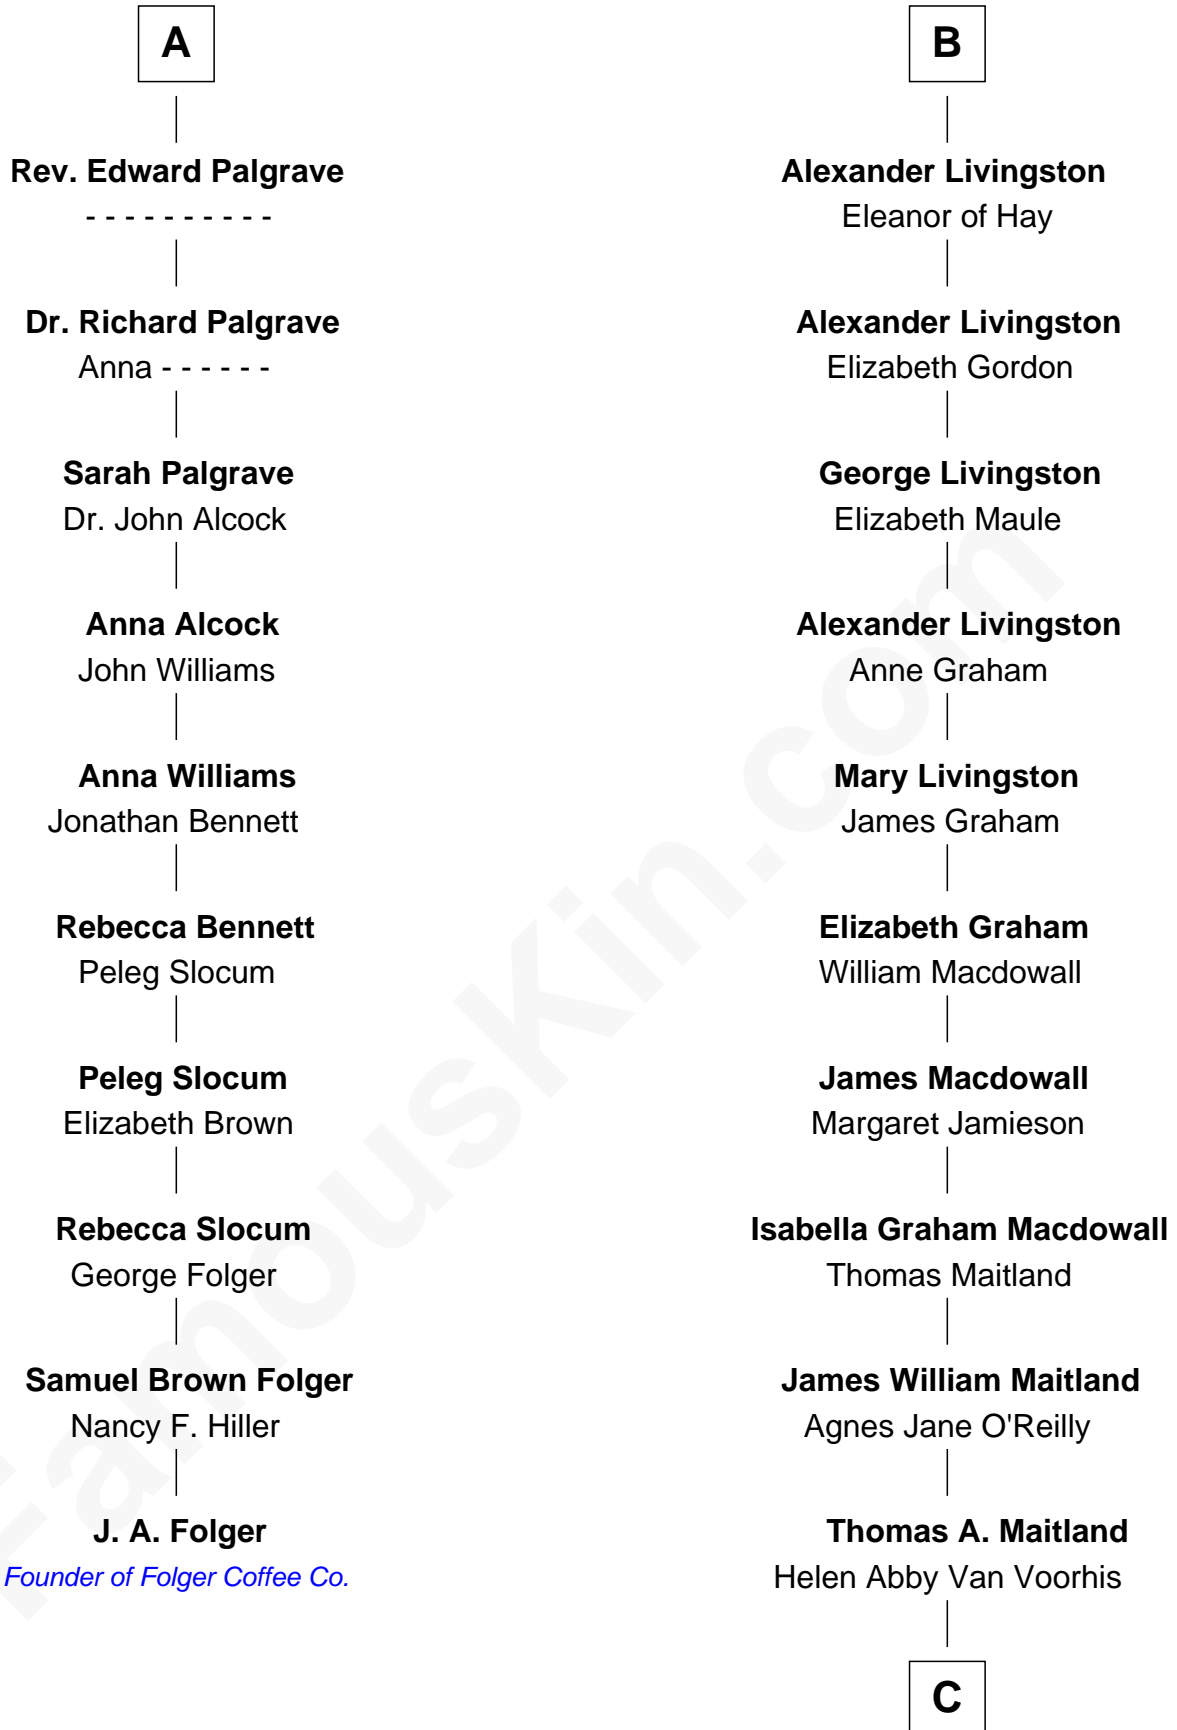

FamousKin.com Relationship Chart of

J. A. Folger

Founder of Folger Coffee Company

16th cousin 3 times removed of

Howard Dean

79th Governor of Vermont

C

James William Maitland

Sylvia Wigglesworth

Andrea Belden Maitland

Howard Brush Dean

Howard Dean

79th Governor of Vermont