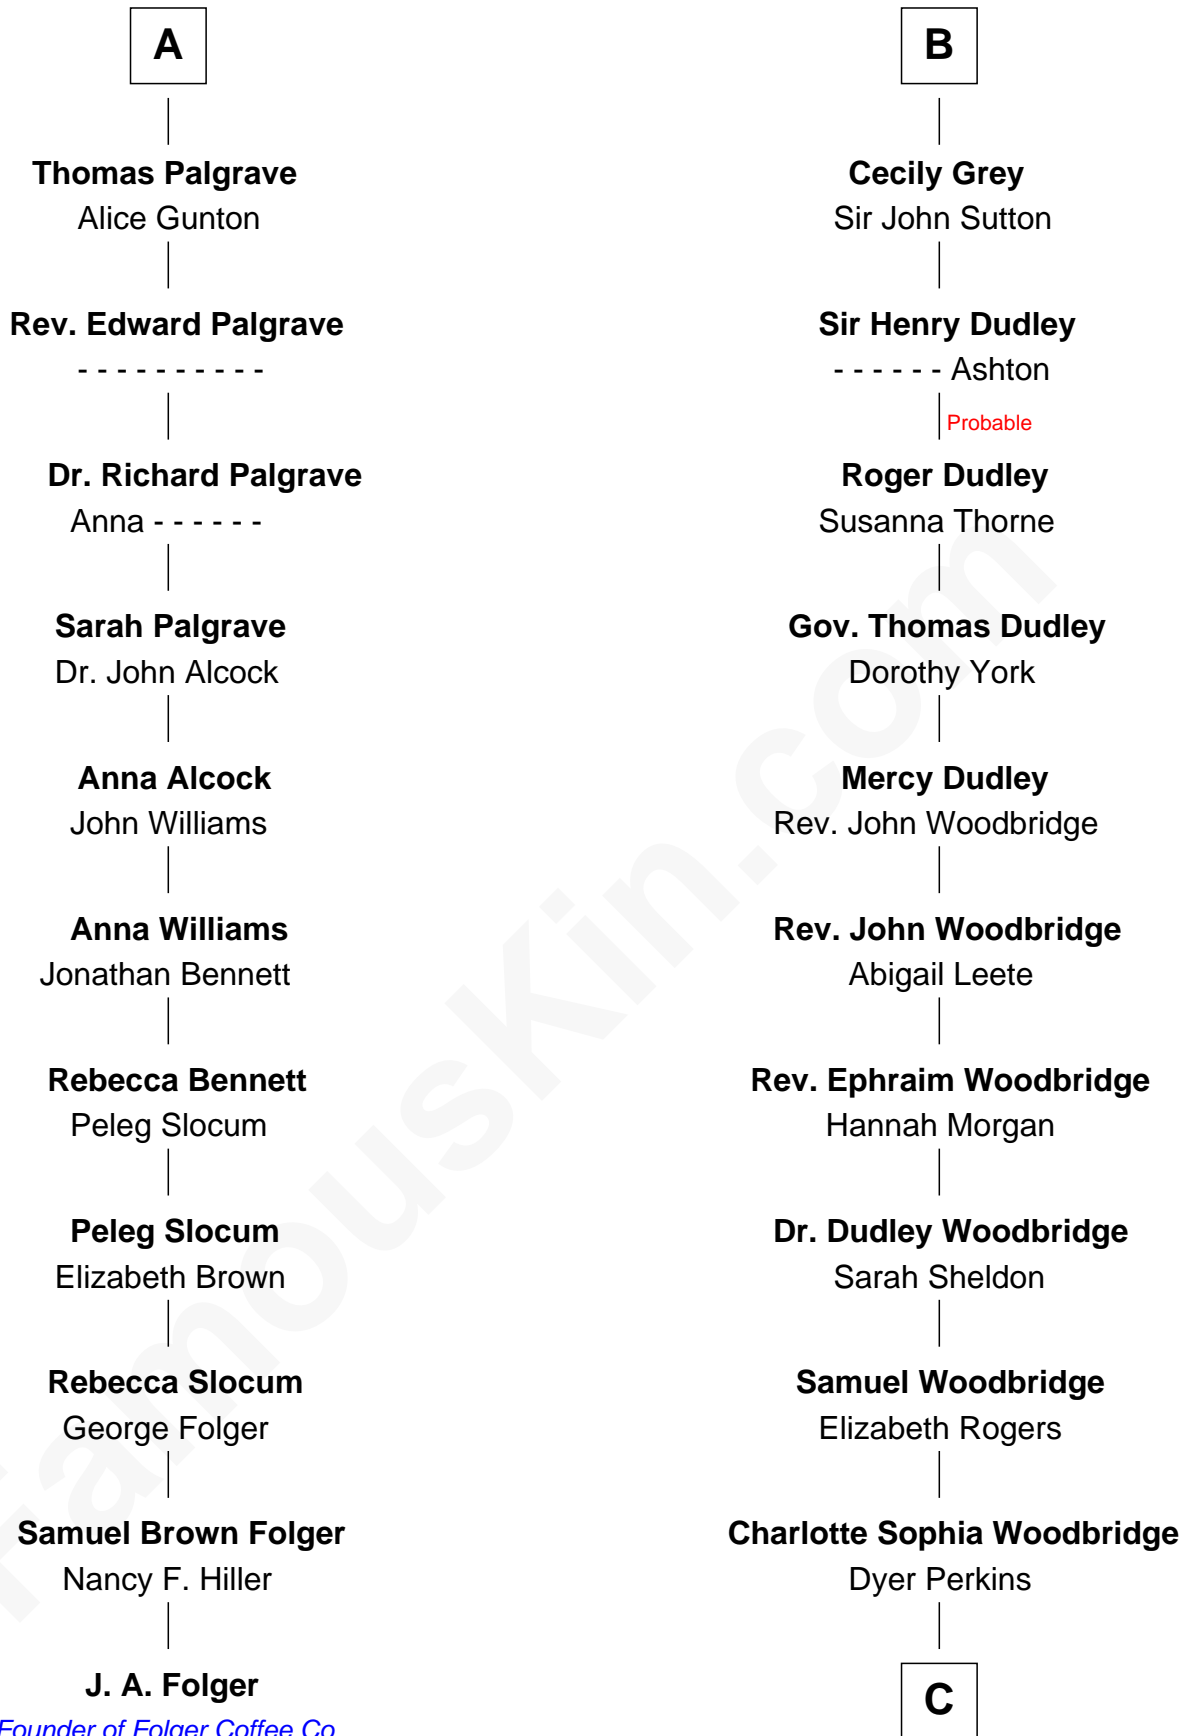

FamousKin.com Relationship Chart of

J. A. Folger

Founder of Folger Coffee Company

17th cousin 3 times removed of

Humphrey Bogart

Movie Actor

Bartholomew de Badlesmere

Margaret de Clare

Elizabeth de Badlesmere

Sir William de Bohun

Elizabeth de Bohun

Sir Richard Fitzalan

Elizabeth Fitzalan

Sir Robert Goushill

Elizabeth Goushill

Sir Robert Wingfield

Elizabeth Harington

William Bonville

Katherine Neville

Cecily Bonville

Thomas Grey

B

C

Elizabeth Rogers Perkins