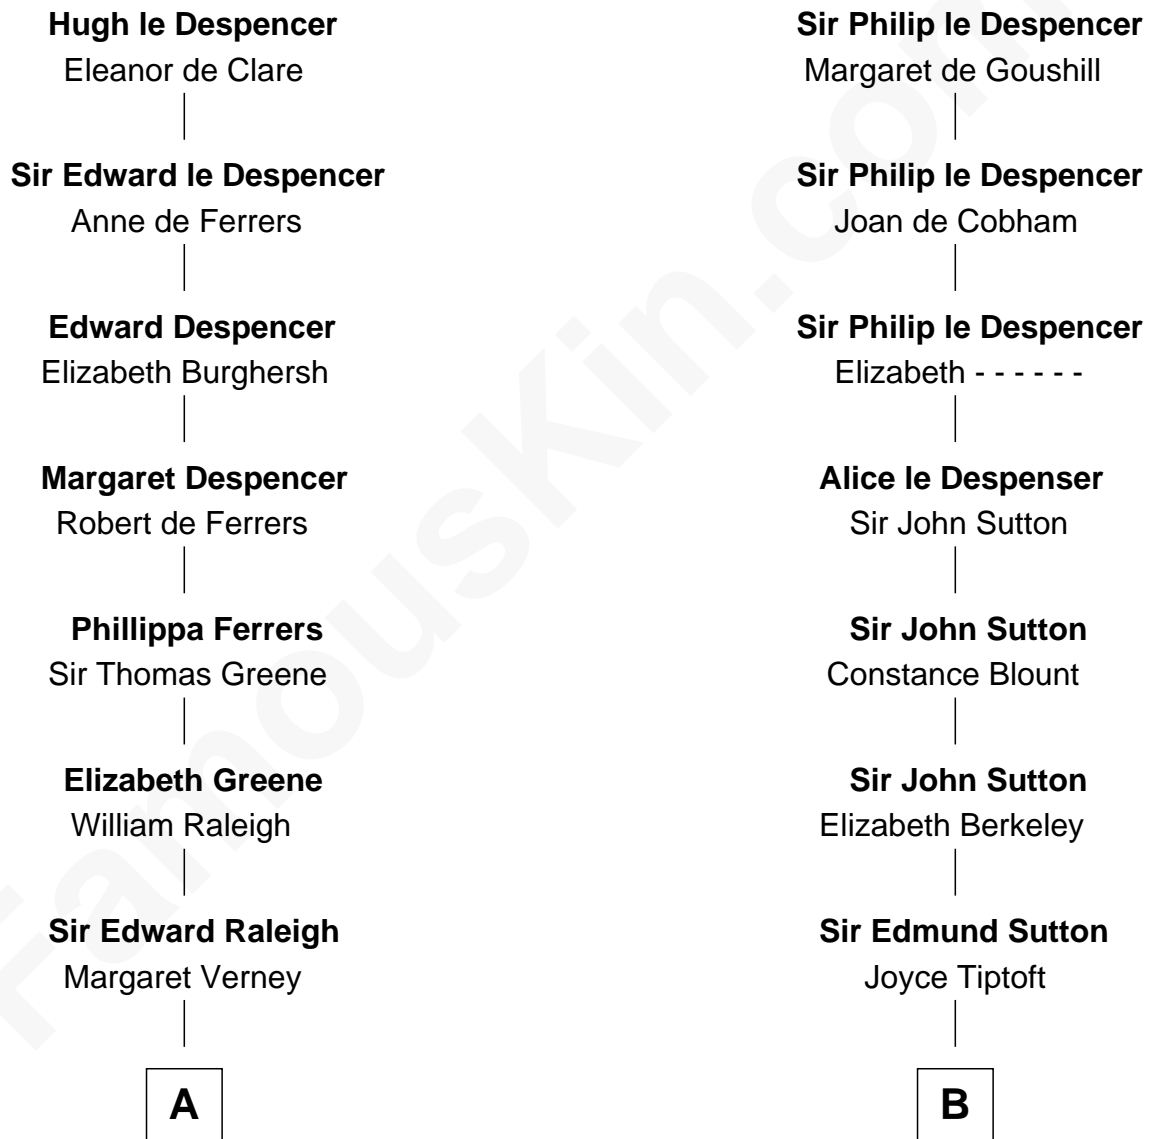

FamousKin.com Relationship Chart of

J. A. Folger

Founder of Folger Coffee Company

18th cousin 3 times removed of

Humphrey Bogart

Movie Actor

Sir Hugh le Despencer

Isabella de Beauchamp