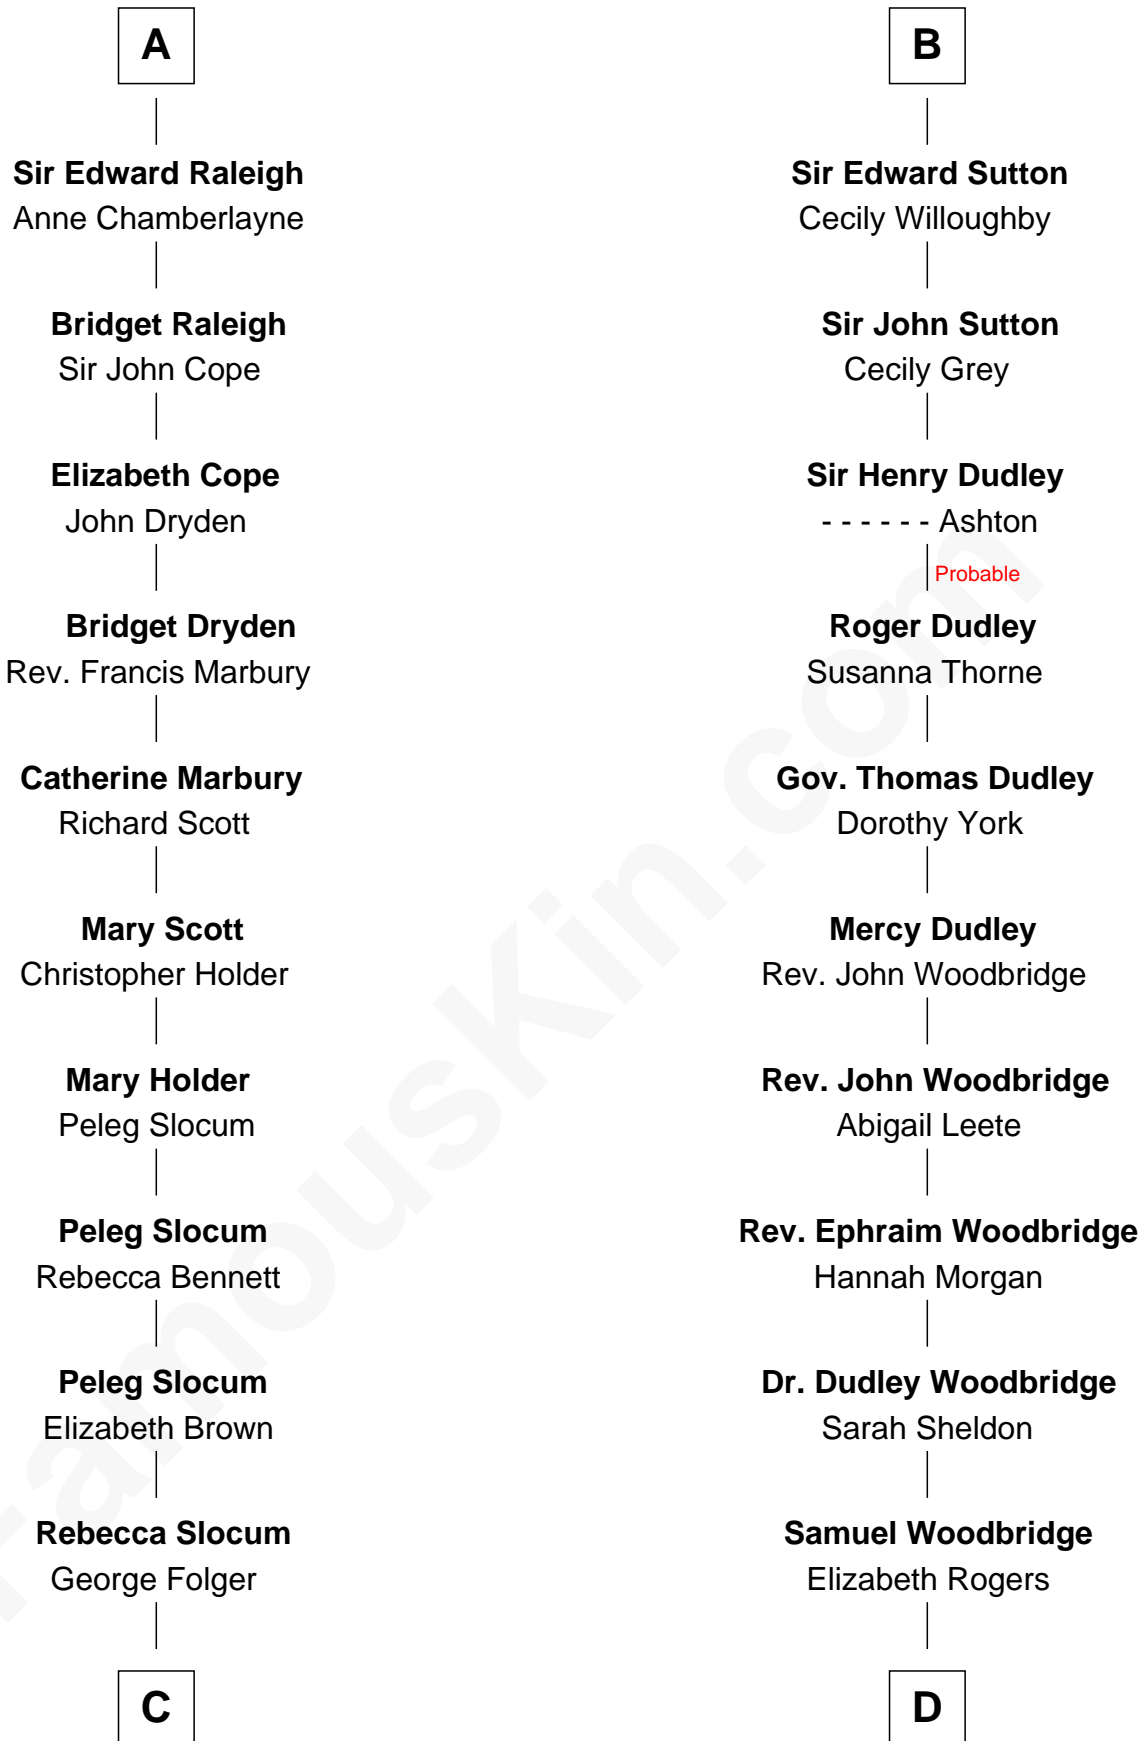

FamousKin.com Relationship Chart of

J. A. Folger

Founder of Folger Coffee Company

18th cousin 3 times removed of

Humphrey Bogart

Movie Actor

Sir Hugh le Despencer

Isabella de Beauchamp

C

Samuel Brown Folger

Nancy F. Hiller

J. A. Folger

Founder of Folger Coffee Co.

D

Charlotte Sophia Woodbridge

Dyer Perkins

Elizabeth Rogers Perkins

Harvey Humphrey

John Perkins Humphrey

Frances Dewey Churchill

Maud Humphrey

Dr. Belmont Deforest Bogart

Humphrey Bogart

Movie Actor