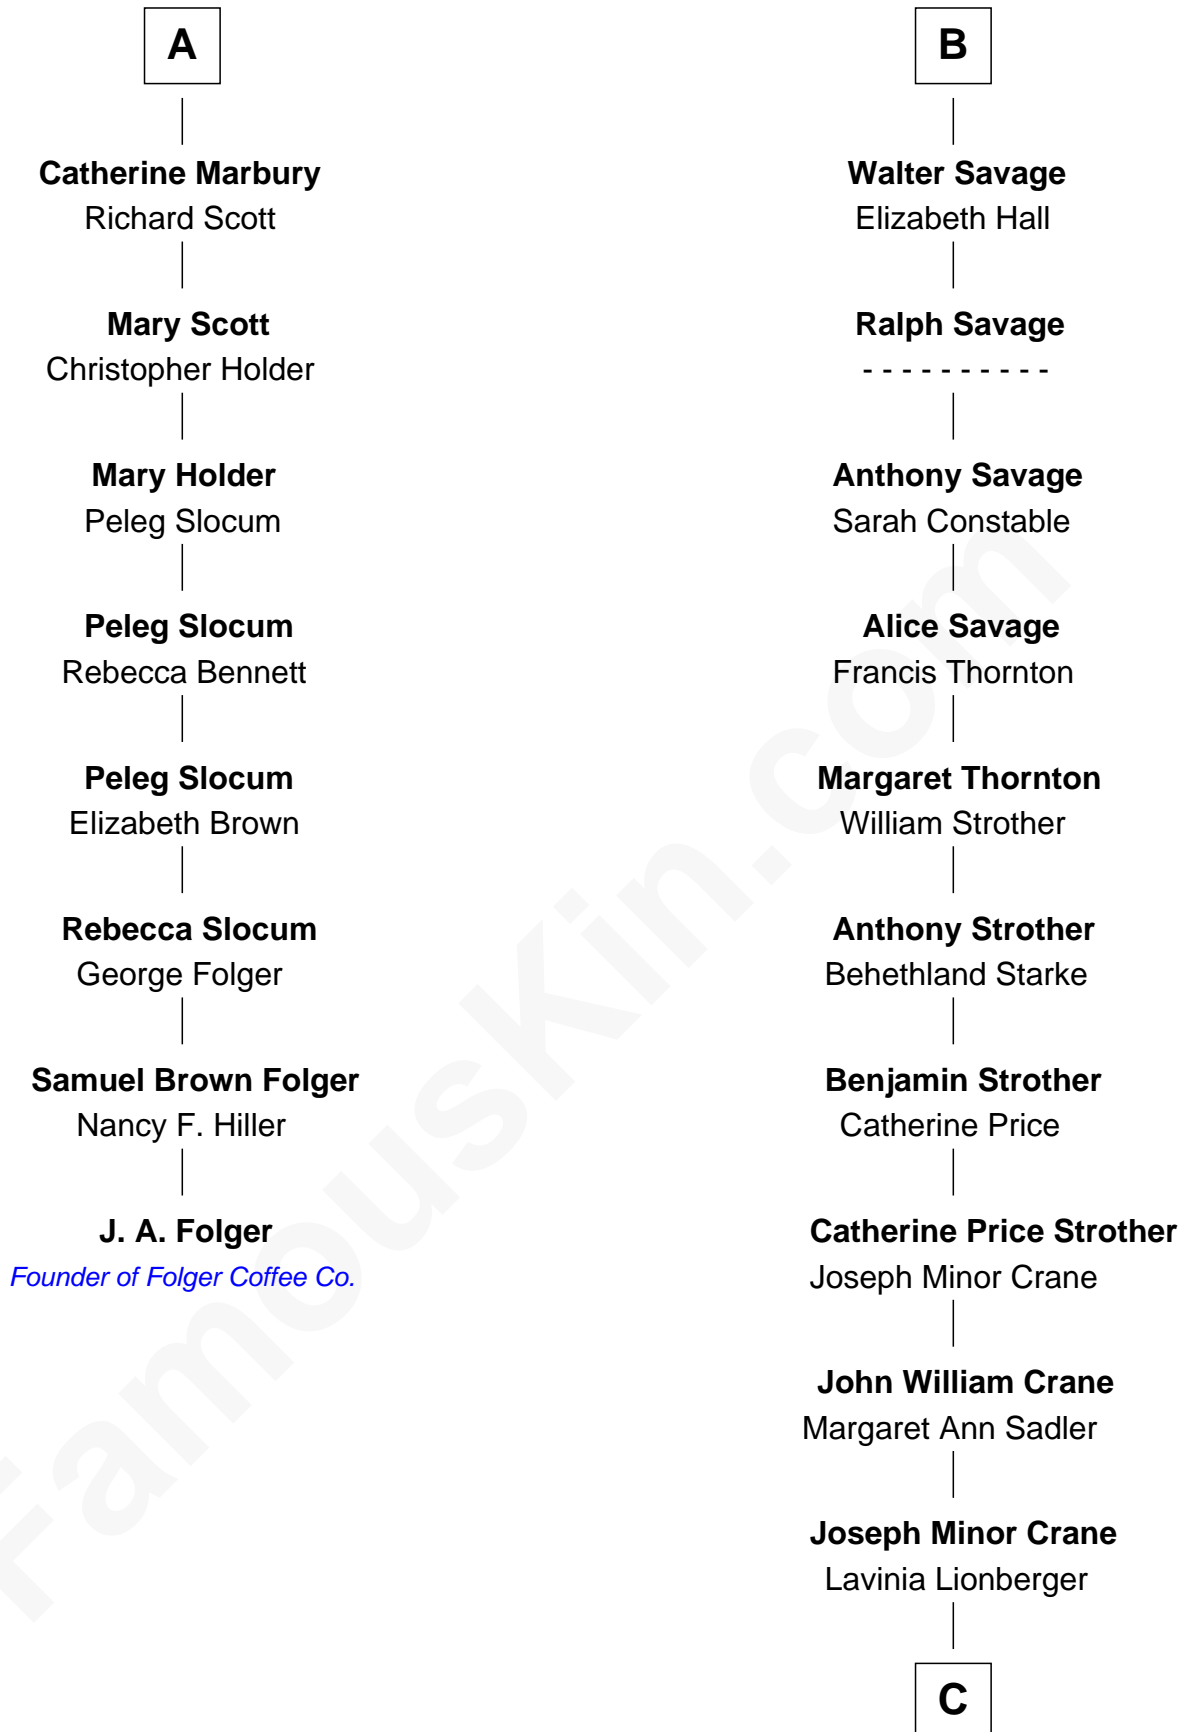

FamousKin.com Relationship Chart of

J. A. Folger

Founder of Folger Coffee Company

14th cousin 4 times removed of

Randolph Scott

Movie Actor

Robert de Ferrers
Margaret Despencer

C

Lucy Lionberger Crane

George Grant Scott

Randolph Scott

Movie Actor

FamousKin.com