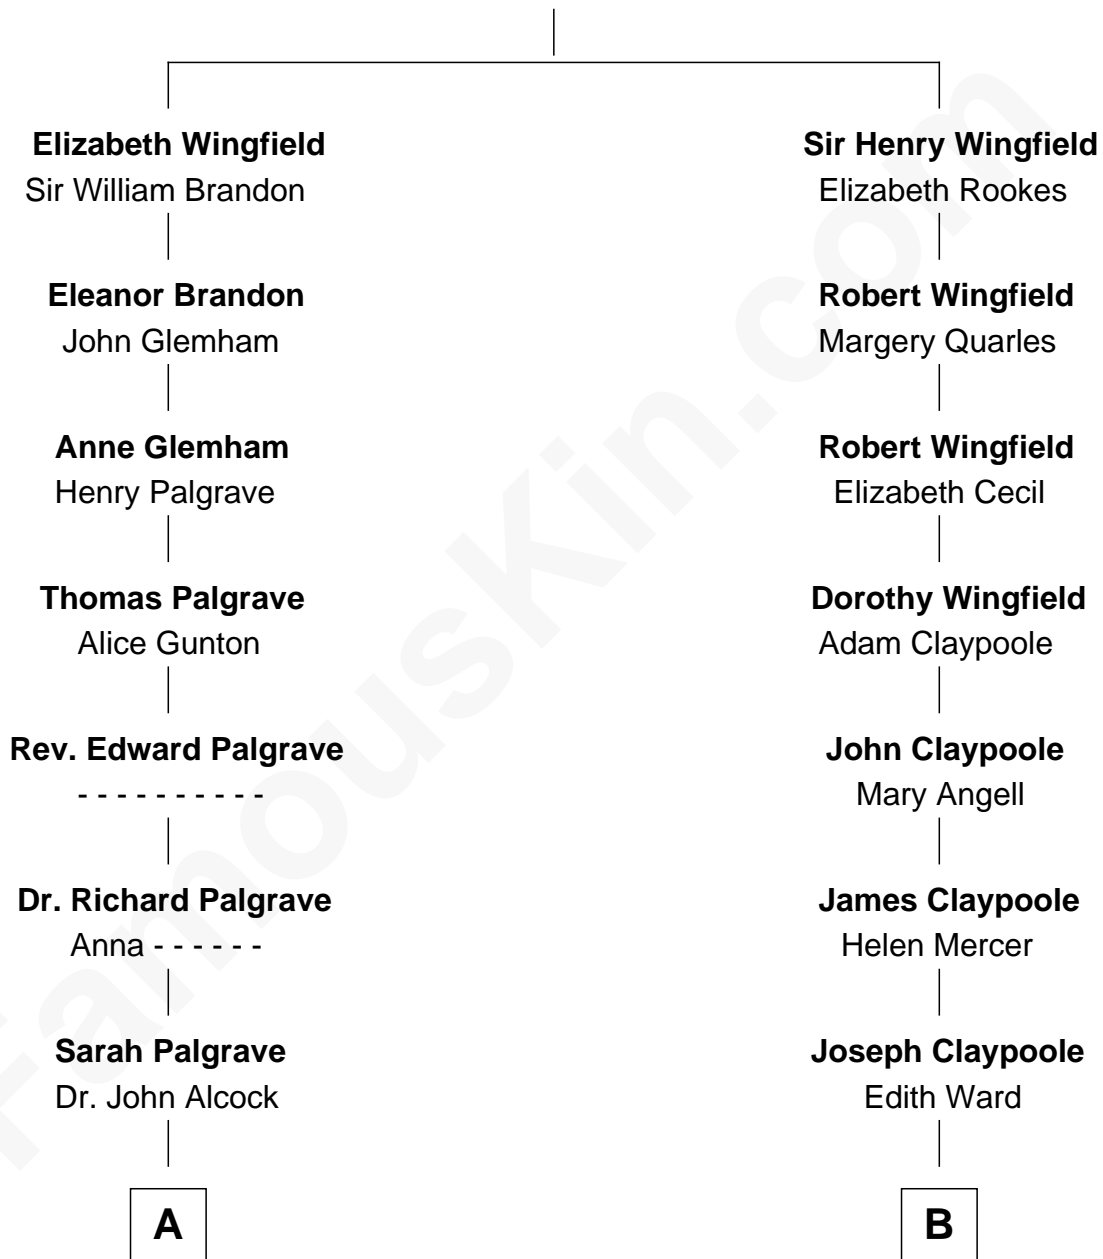

FamousKin.com Relationship Chart of

J. A. Folger

Founder of Folger Coffee Company

13th cousin 1 time removed of

Anderson Cooper

Television Journalist

Sir Robert Wingfield

Elizabeth Goushill

A

Anna Alcock
John Williams

Anna Williams
Jonathan Bennett

Rebecca Bennett
Peleg Slocum

Peleg Slocum
Elizabeth Brown

Rebecca Slocum
George Folger

Samuel Brown Folger
Nancy F. Hiller

J. A. Folger
Founder of Folger Coffee Co.

B

James Claypoole
Mary Chambers

Abraham George Claypoole
Elizabeth Steele

Alice Ann Claypoole
David Eli Gwynne

Abraham Evan Gwynne
Rachel Moore Flagg

Alice Claypoole Gwynne
Cornelius Vanderbilt

Reginald Claypoole Vanderbilt
Gloria Maria Mercedes Morgan

Gloria Laura Morgan Vanderbilt
Wyatt Emory Cooper

Anderson Cooper
Television Journalist