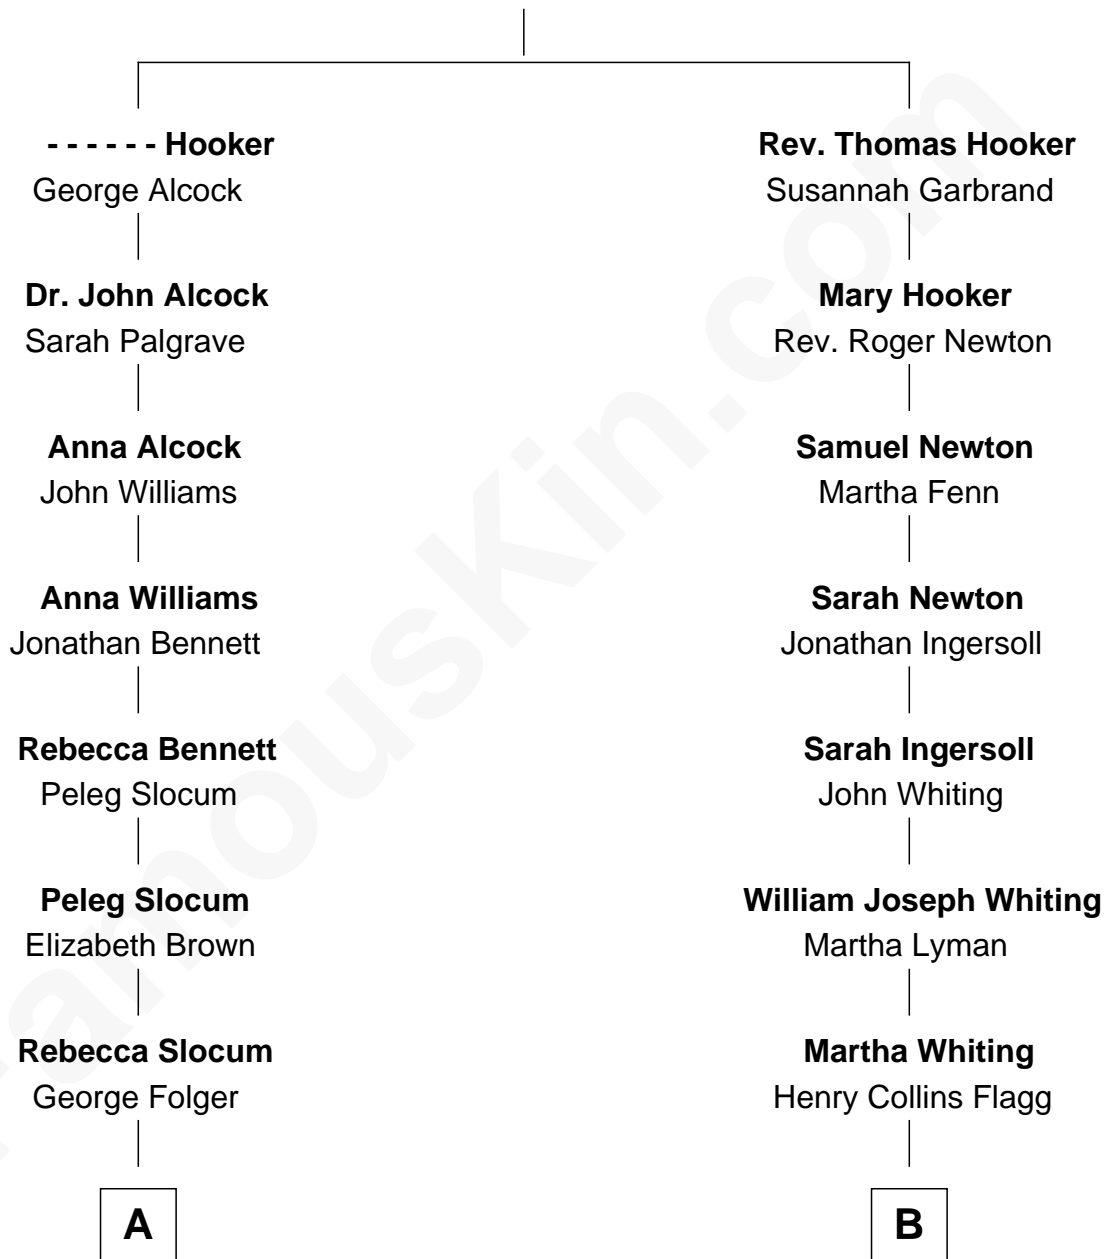

FamousKin.com Relationship Chart of

J. A. Folger

Founder of Folger Coffee Company

8th cousin 2 times removed of

Gloria Vanderbilt

Fashion Designer

Thomas Hooker

A

Samuel Brown Folger

Nancy F. Hiller

J. A. Folger

Founder of Folger Coffee Co.

B

Rachel Moore Flagg

Abraham Evan Gwynne

Alice Claypoole Gwynne

Cornelius Vanderbilt

Reginald Claypoole Vanderbilt

Gloria Maria Mercedes Morgan

Gloria Vanderbilt

Fashion Designer

FamousKin.com