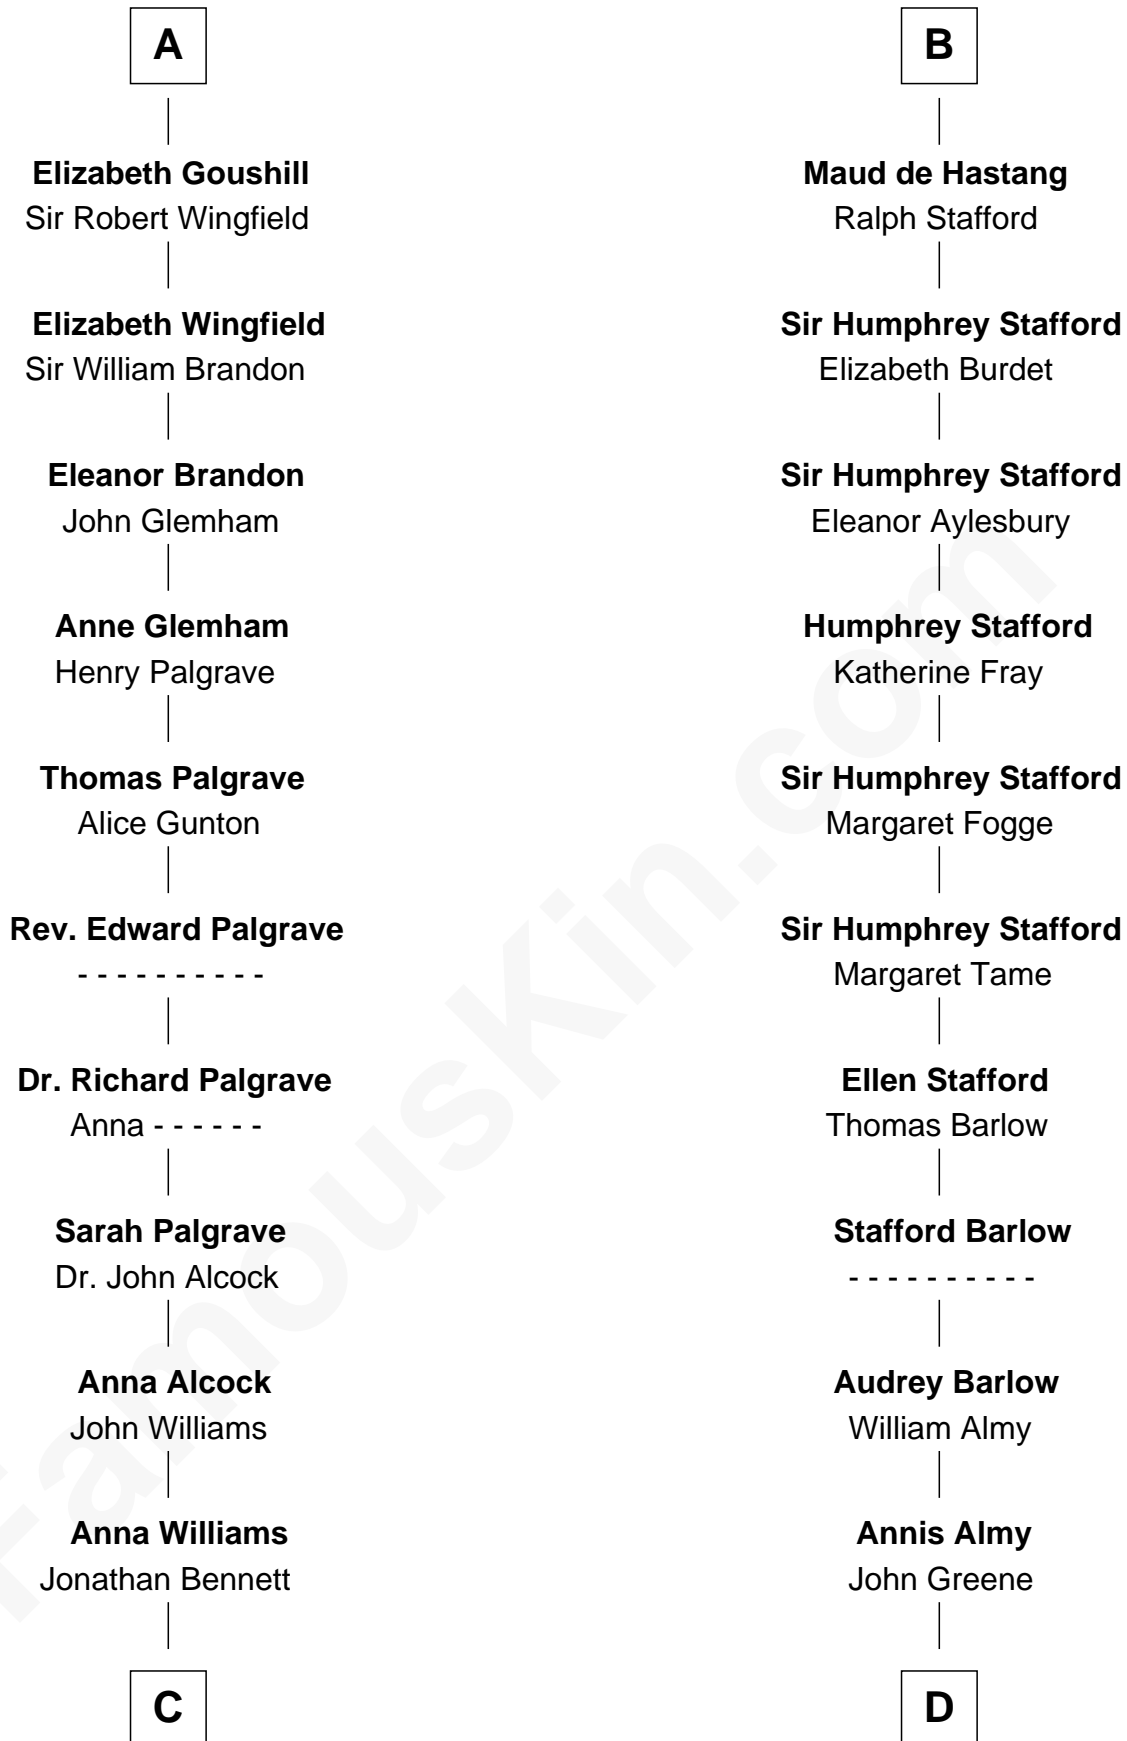

FamousKin.com Relationship Chart of

J. A. Folger

Founder of Folger Coffee Company

19th cousin 2 times removed of

William Greene

2nd Governor of Rhode Island

Henry II, King of England

with wife
Eleanor of Aquitaine

not married
Ida de Tony

John, King of England
Isabelle of Angoulême

Sir William Longespee
Ela of Salisbury

Henry III, King of England
Eleanor of Provence

Ida Longespee
Sir William de Beauchamp

Edmund Plantagenet
Blanche of Artois

Beatrice de Beauchamp
Thomas FitzOtto

Henry Plantagenet
Maud de Chaworth

Maud FitzThomas
John de Botetourte

Eleanor Plantagenet
Richard Fitzalan

Ada de Botetourte
Sir John de St. Philibert

Sir Richard Fitzalan
Elizabeth de Bohun

Maud de St. Philibert
Sir Warin Trussell

Elizabeth Fitzalan
Sir Robert Goushill

Maud Trussell
Sir John de Hastang

A

B

C

Rebecca Bennett

Peleg Slocum