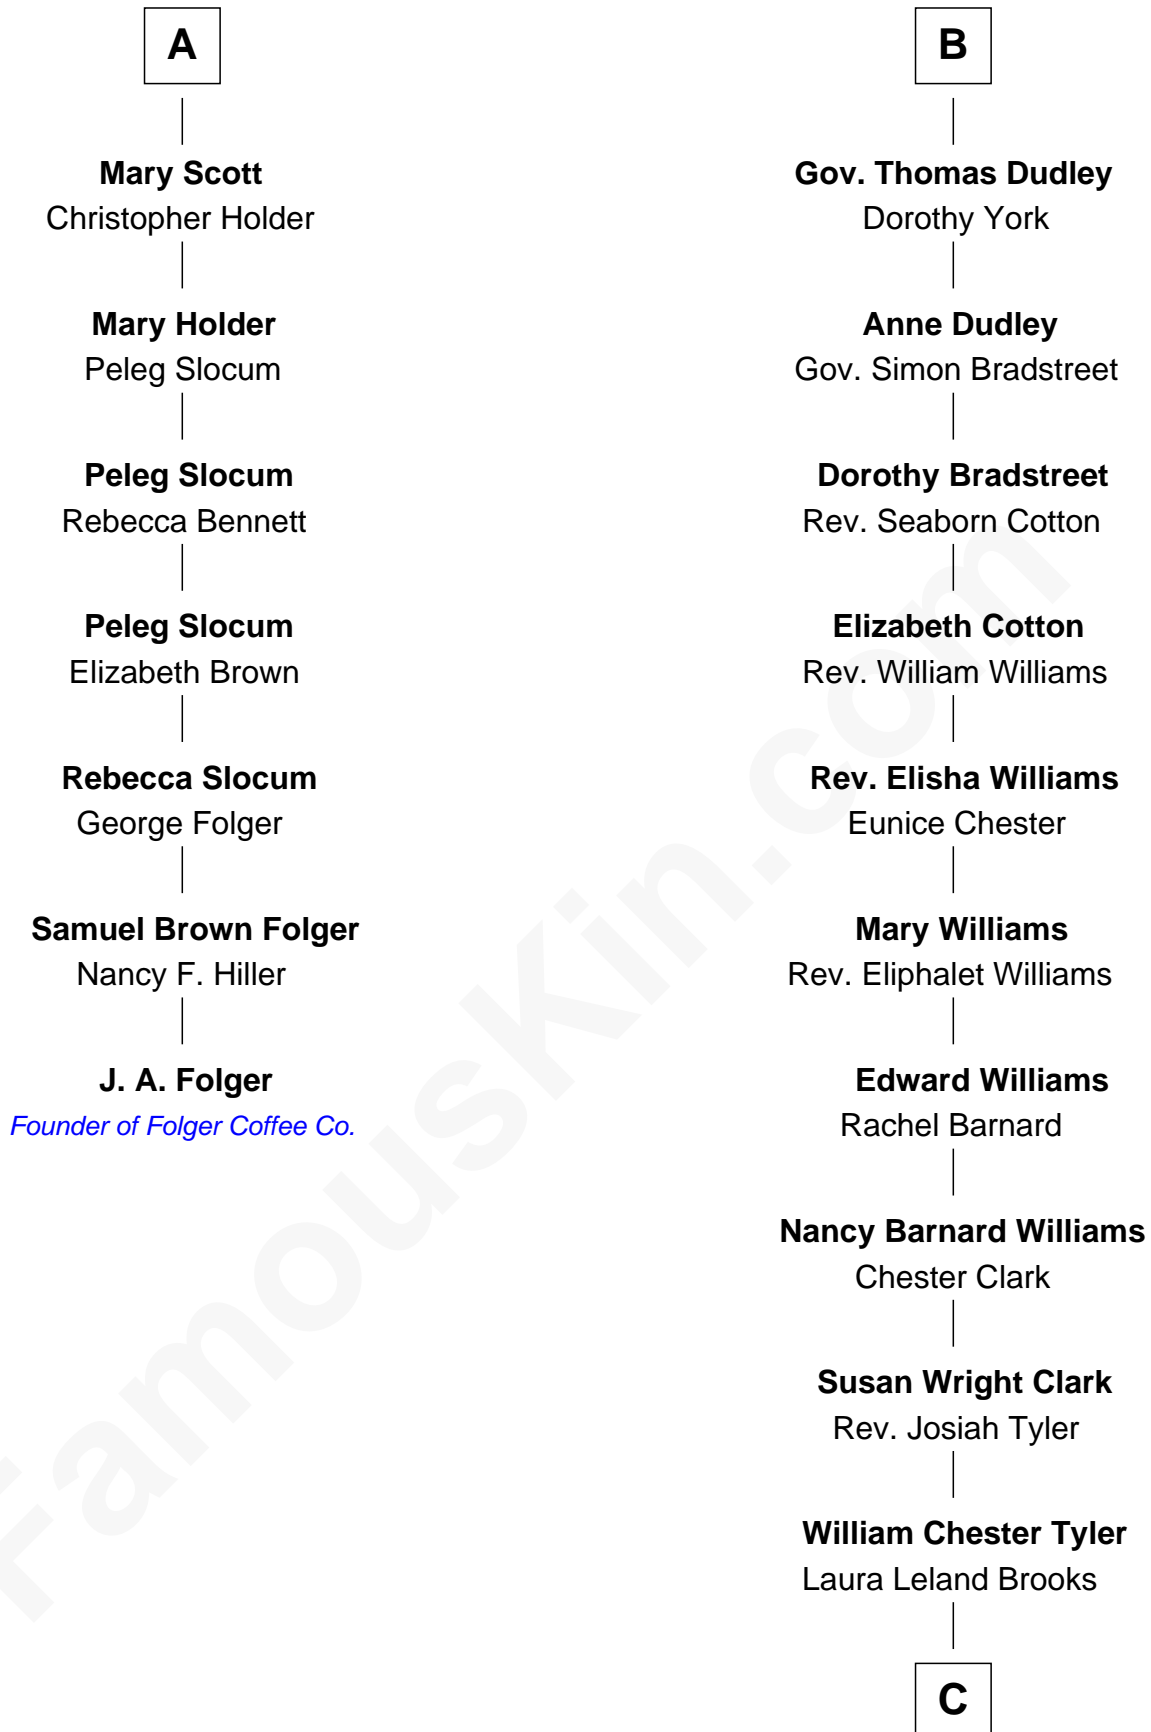

FamousKin.com Relationship Chart of

J. A. Folger

Founder of Folger Coffee Company

13th cousin 7 times removed of

Kate Upton

Sports Illustrated Swimsuit Cover Model

C

Margaret Hastings Tyler

Charles Henry Vial

Elizabeth Brooks Vial

Stephen Edward Upton

Jefferson Matthew Upton

Shelley Fawn Davis

Kate Upton

Model and Actress