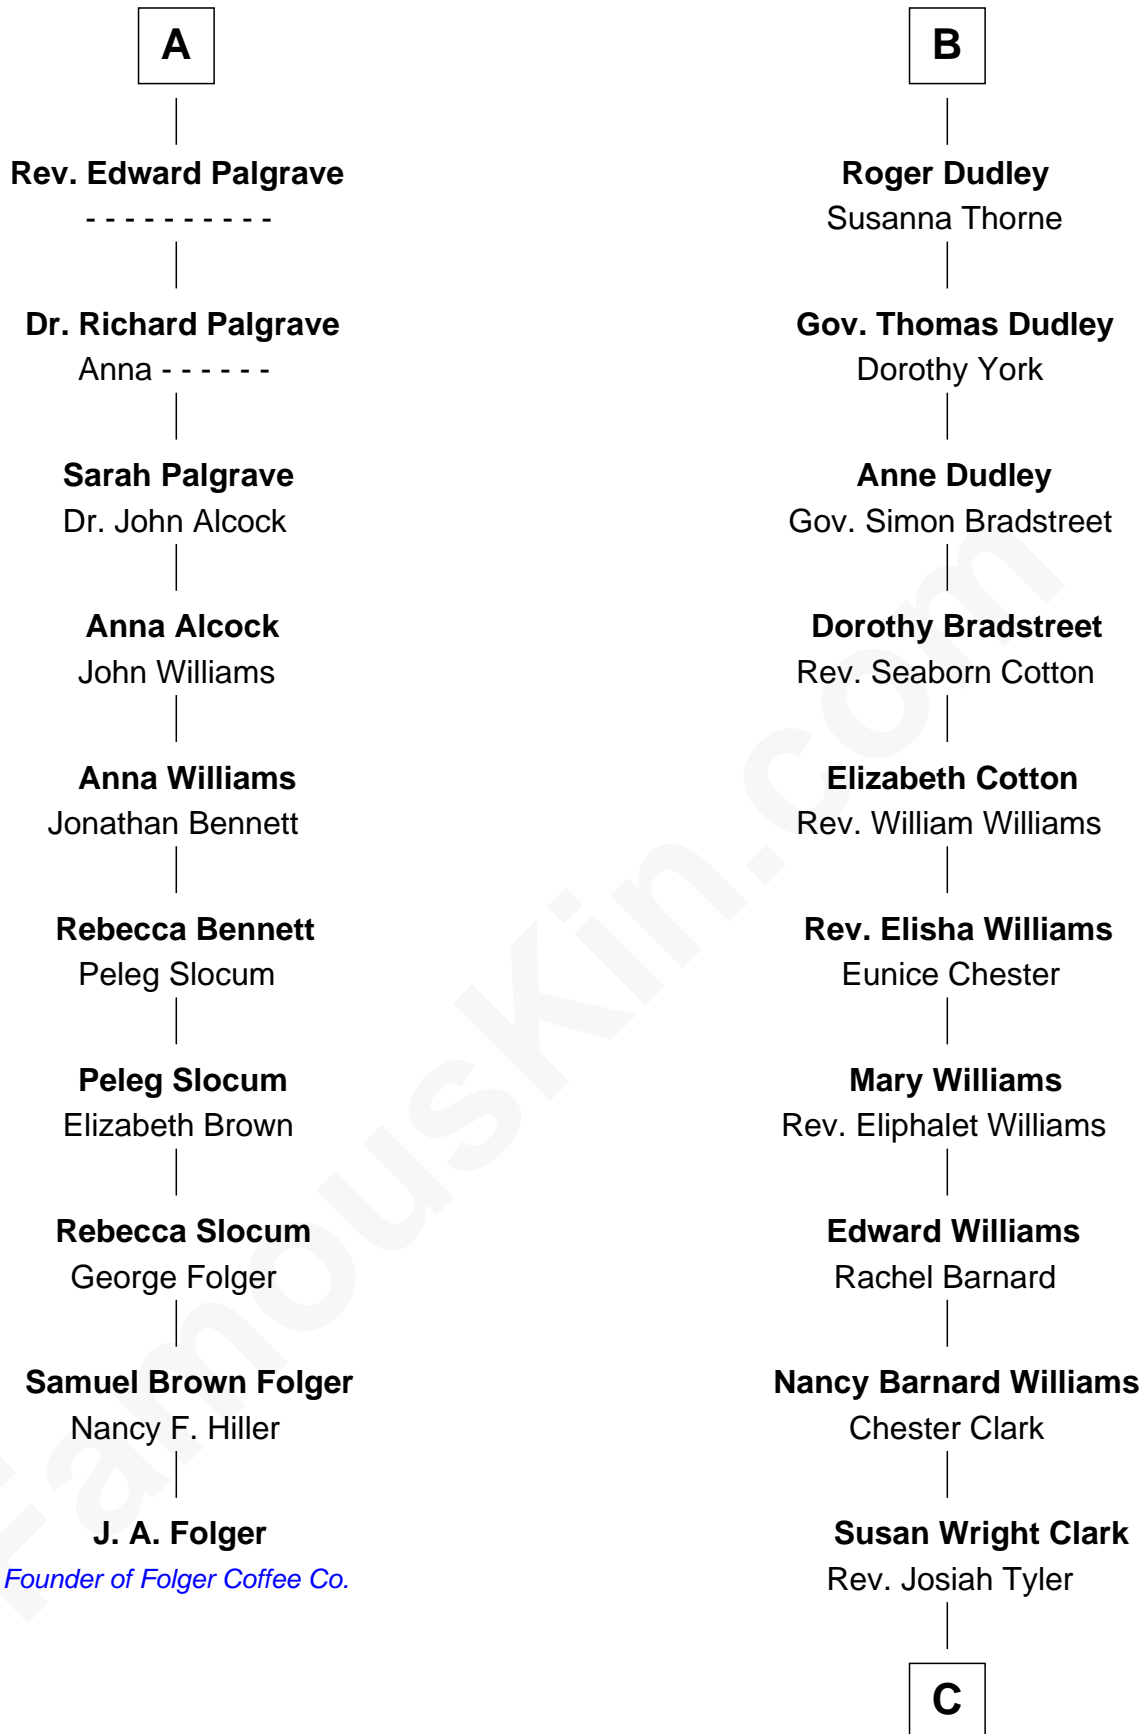

FamousKin.com Relationship Chart of

J. A. Folger

Founder of Folger Coffee Company

16th cousin 5 times removed of

Kate Upton

Sports Illustrated Swimsuit Cover Model

C

William Chester Tyler

Laura Leland Brooks

Margaret Hastings Tyler

Charles Henry Vial

Elizabeth Brooks Vial

Stephen Edward Upton

Jefferson Matthew Upton

Shelley Fawn Davis

Kate Upton