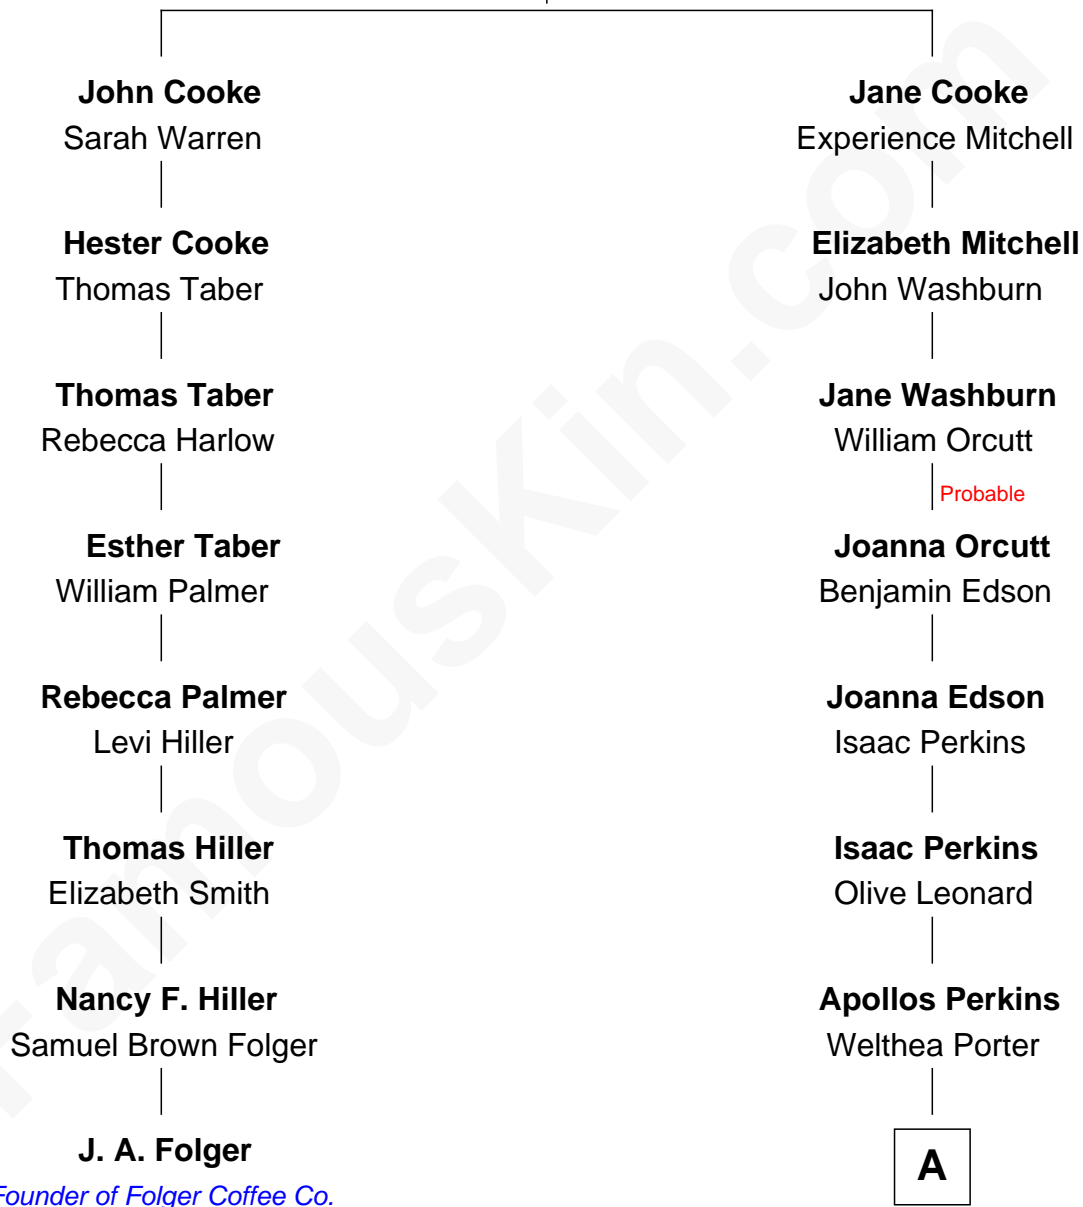

FamousKin.com Relationship Chart of

J. A. Folger

Founder of Folger Coffee Company

7th cousin 3 times removed of

Anthony Perkins

Movie Actor

Francis Cooke
Hester le Mahieu

A