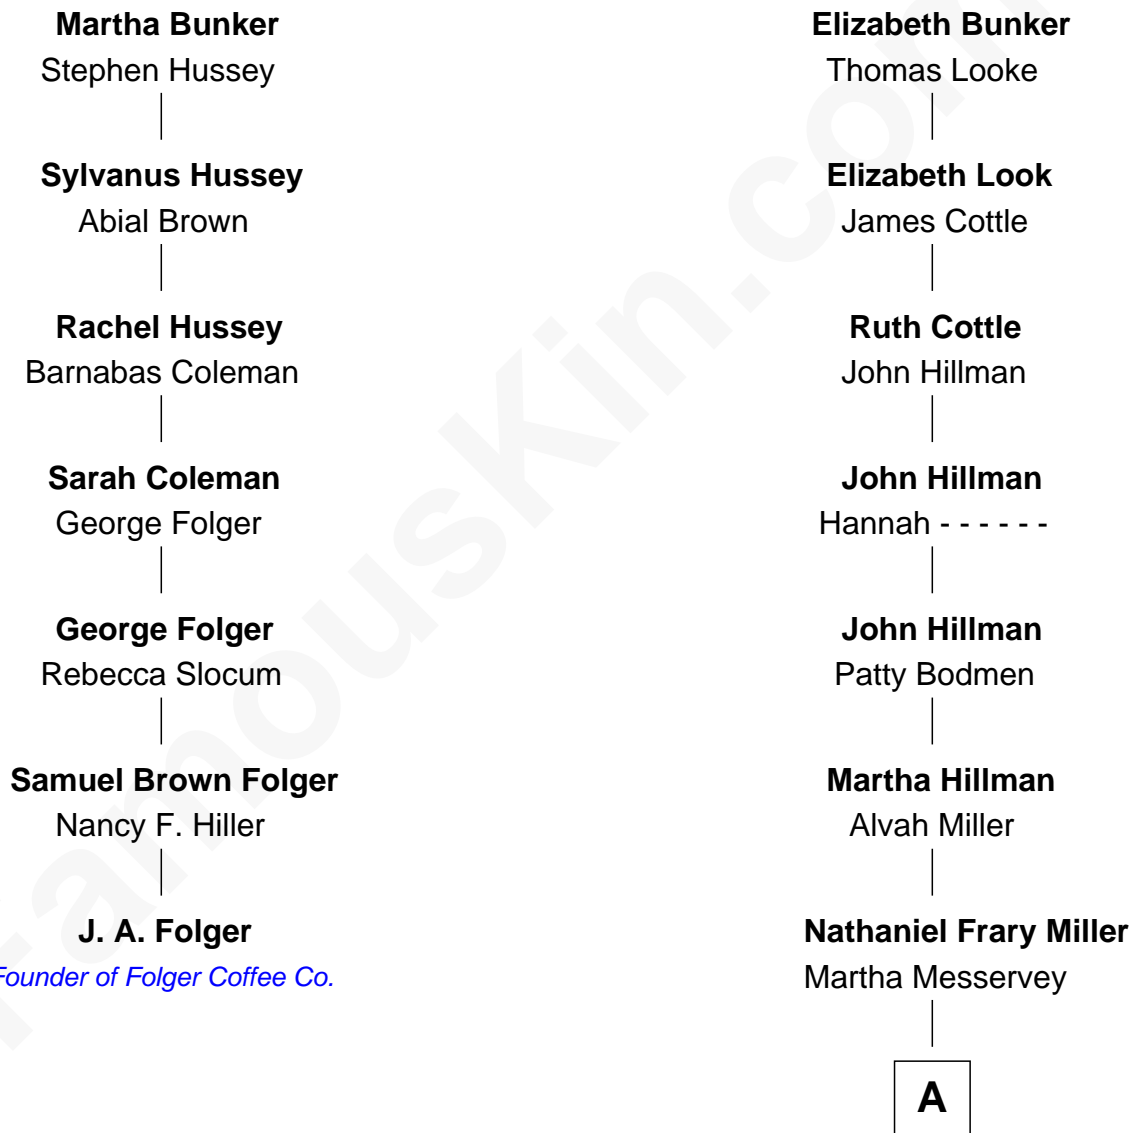

# FamousKin.com Relationship Chart of

**J. A. Folger**

*Founder of Folger Coffee Company*

6th cousin 2 times removed of

**Agatha Christie**

*Murder Mystery Author*

**George Bunker**

Jane Godfrey

**A**

Frederick Alvah Miller

Clarissa Boehmer

**Agatha Christie**

*Murder Mystery Author*

FamousKin.com