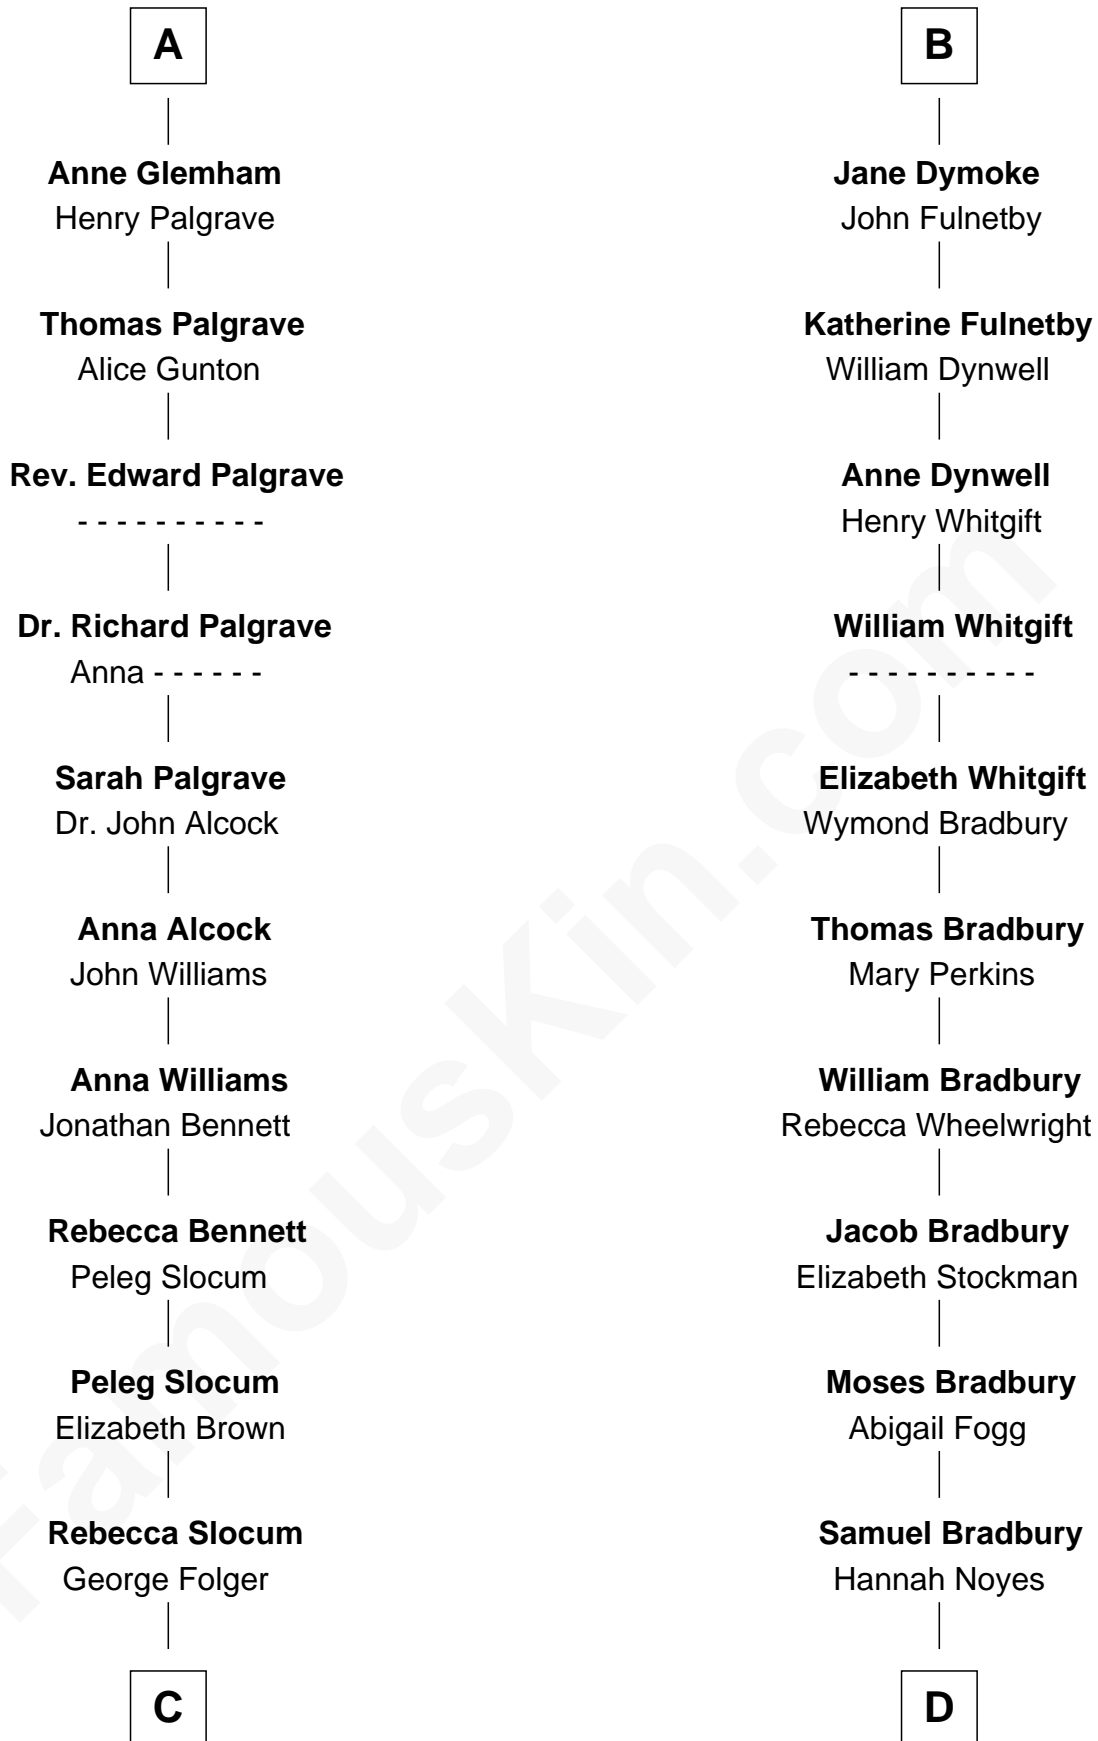

FamousKin.com Relationship Chart of

J. A. Folger

Founder of Folger Coffee Company

18th cousin 3 times removed of

Ray Bradbury

Author of The Martian Chronicles

C

Samuel Brown Folger

Nancy F. Hiller

J. A. Folger

Founder of Folger Coffee Co.

D

Samuel Bradbury

Frances Mary Rohead

Samuel Irving Bradbury

Mary Adell Spaulding

Samuel Hinkston Bradbury

Minnie Alice Davis

Leonard Spaulding Bradbury

Esther Marie Moberg

Ray Bradbury

Author of The Martian Chronicles

FamousKin.com