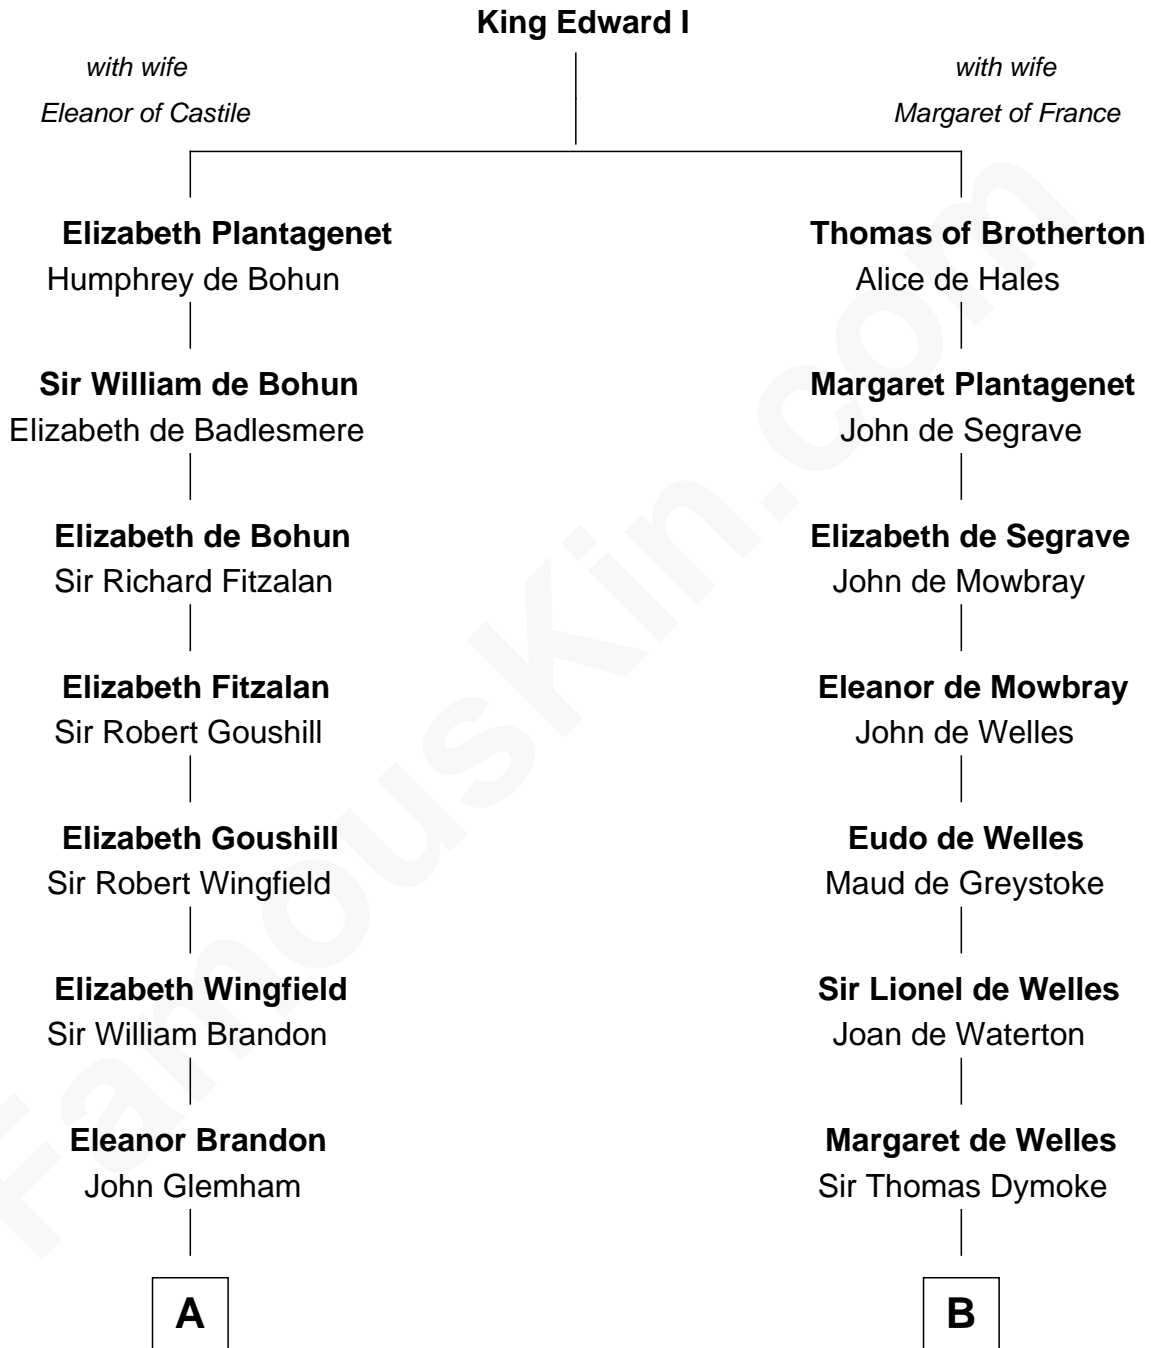

FamousKin.com Relationship Chart of

J. A. Folger

Founder of Folger Coffee Company

18th cousin 3 times removed of

Ray Bradbury

Author of The Martian Chronicles

C

Samuel Brown Folger

Nancy F. Hiller

J. A. Folger

Founder of Folger Coffee Co.

D

Samuel Bradbury

Frances Mary Rohead

Samuel Irving Bradbury

Mary Adell Spaulding