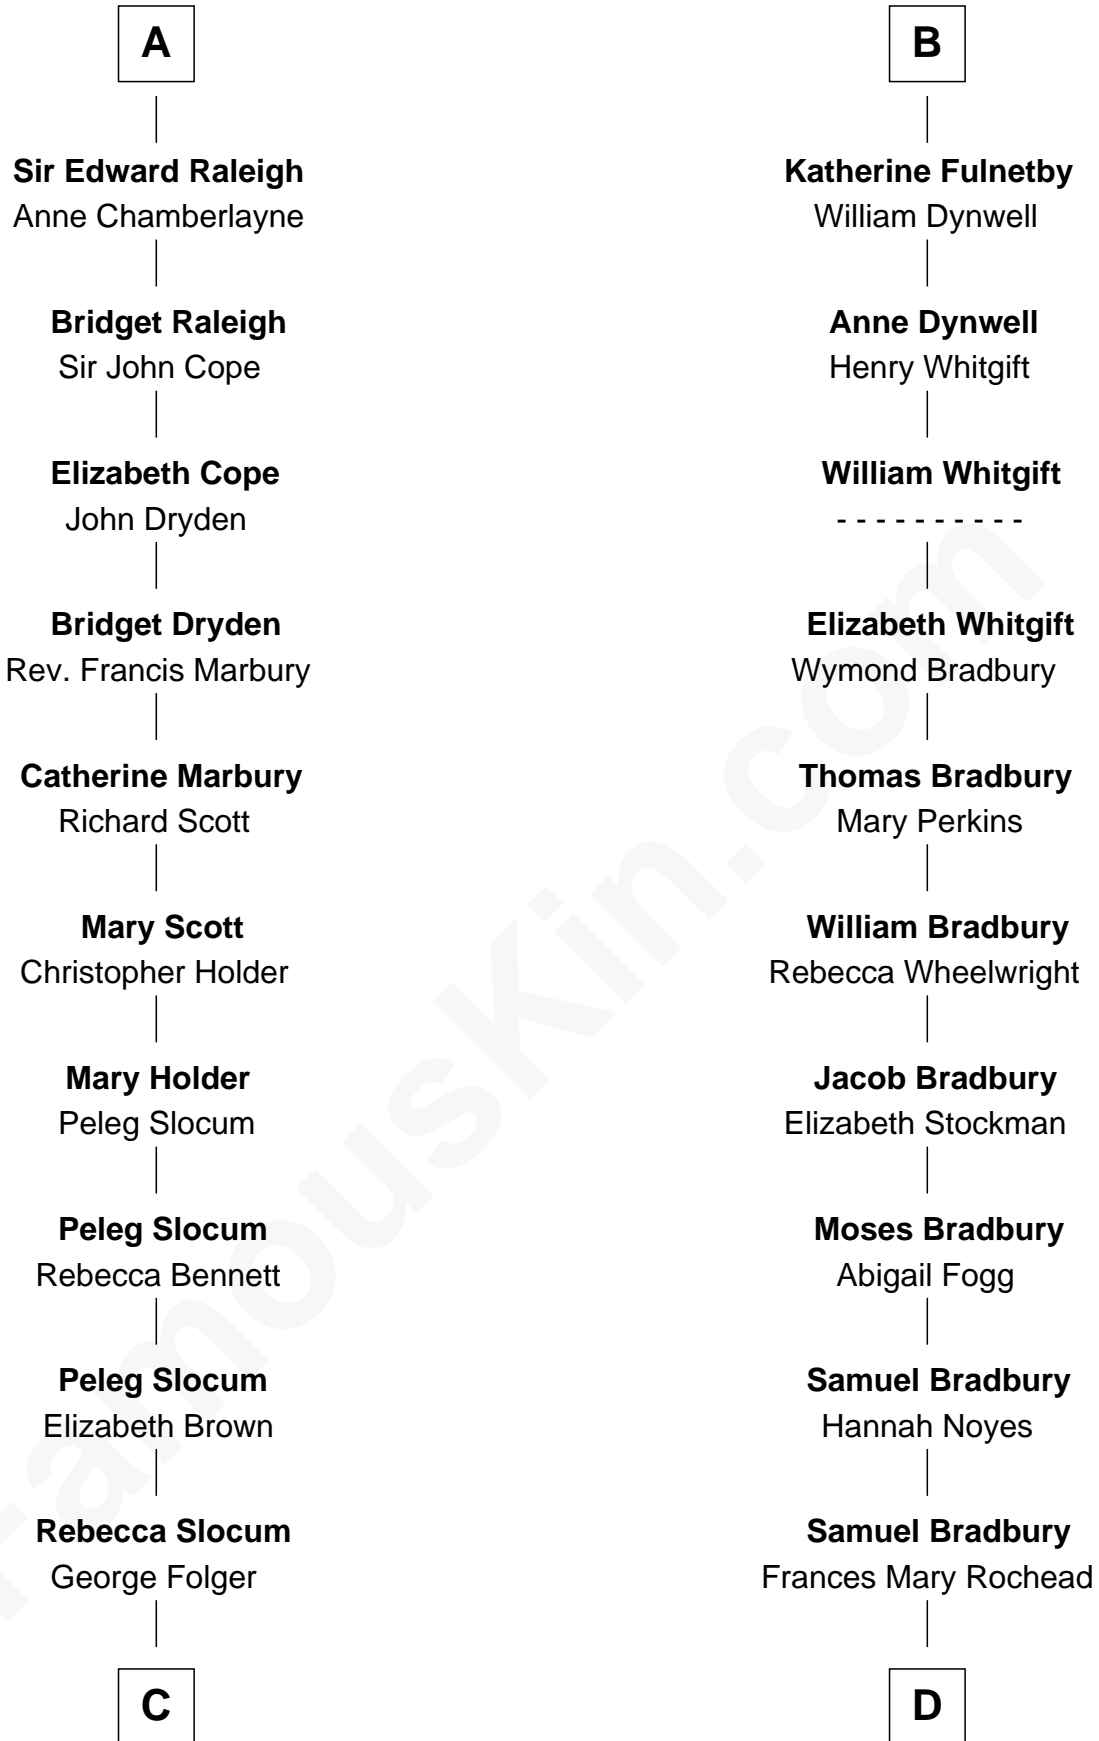

FamousKin.com

Relationship Chart of

J. A. Folger

Founder of Folger Coffee Company

18th cousin 2 times removed of

Ray Bradbury

Author of The Martian Chronicles

Sir Hugh I de Audley

Iseult de Mortimer

C

Samuel Brown Folger

Nancy F. Hiller

J. A. Folger

Founder of Folger Coffee Co.

D

Samuel Irving Bradbury

Mary Adell Spaulding

Samuel Hinkston Bradbury

Minnie Alice Davis

Leonard Spaulding Bradbury

Esther Marie Moberg

Ray Bradbury

Author of The Martian Chronicles

FamousKin.com