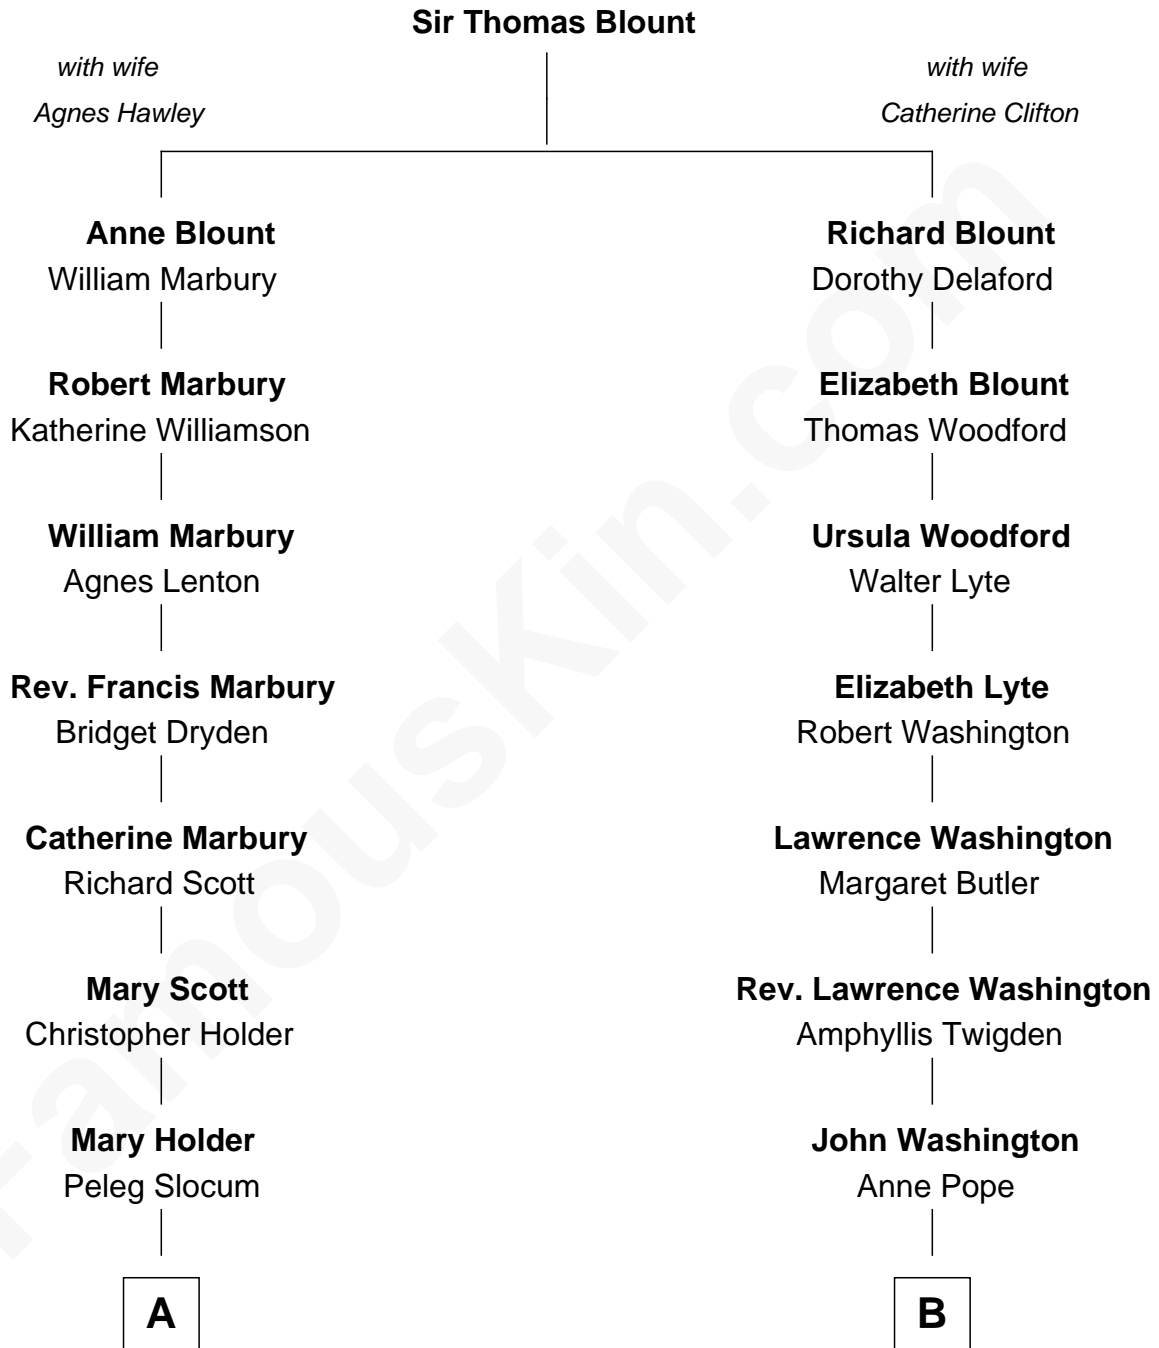

FamousKin.com Relationship Chart of

J. A. Folger

Founder of Folger Coffee Company

9th cousin 2 times removed of

George Washington

1st U.S. President

A

Peleg Slocum
Rebecca Bennett

Peleg Slocum
Elizabeth Brown

Rebecca Slocum
George Folger

Samuel Brown Folger
Nancy F. Hiller

J. A. Folger
Founder of Folger Coffee Co.

B

Lawrence Washington
Mildred Warner

Augustine Washington
Mary Ball

George Washington
1st U.S. President