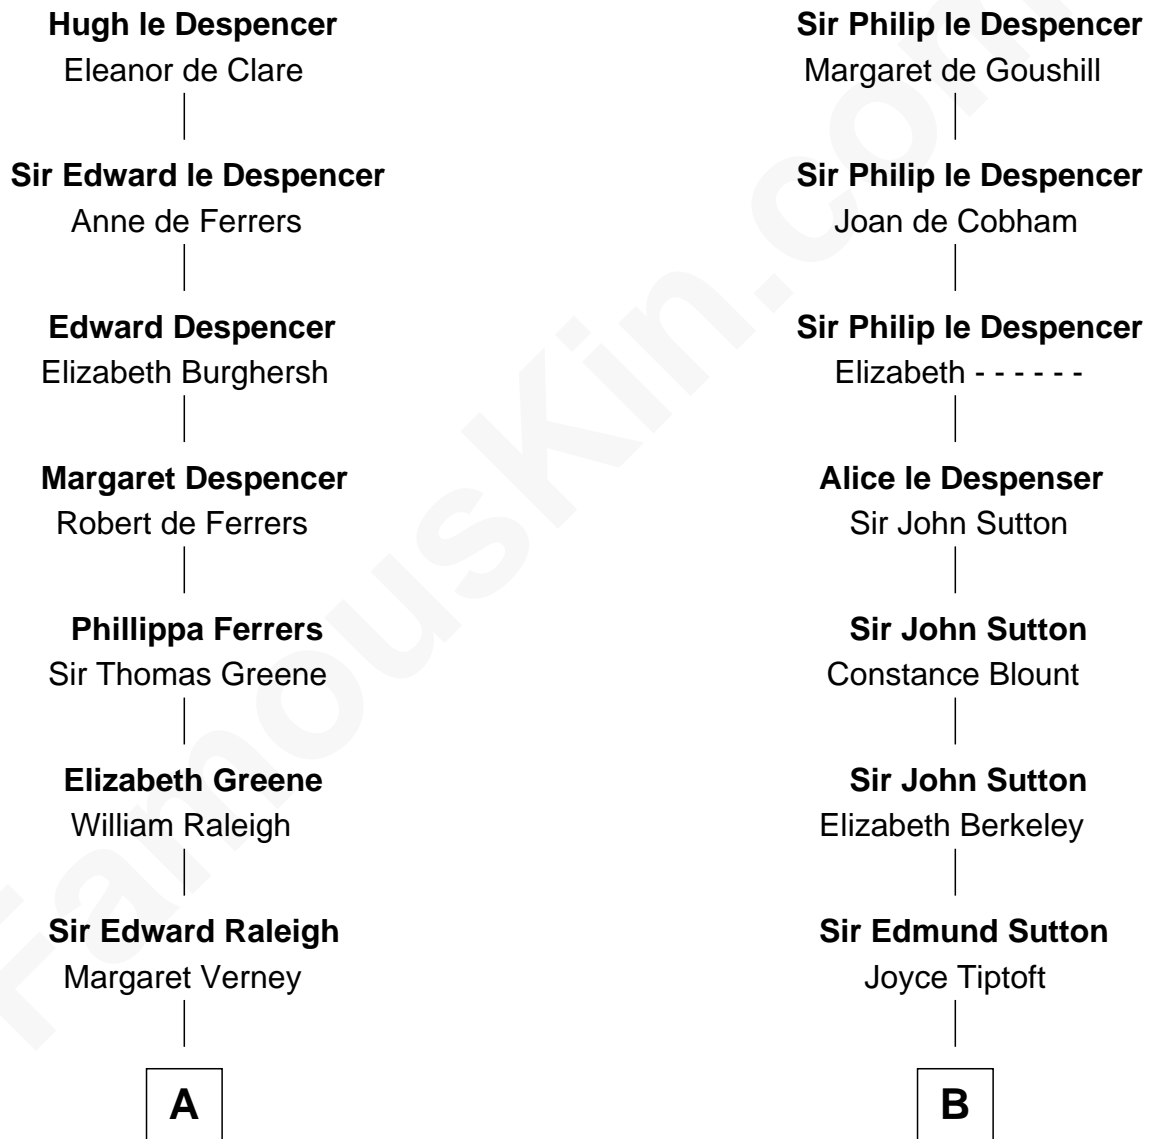

FamousKin.com Relationship Chart of

J. A. Folger

Founder of Folger Coffee Company

15th cousin 3 times removed of

George Washington

1st U.S. President

Sir Hugh le Despencer

Isabella de Beauchamp

C

—
Samuel Brown Folger

Nancy F. Hiller

—
J. A. Folger

Founder of Folger Coffee Co.

FamousKin.com