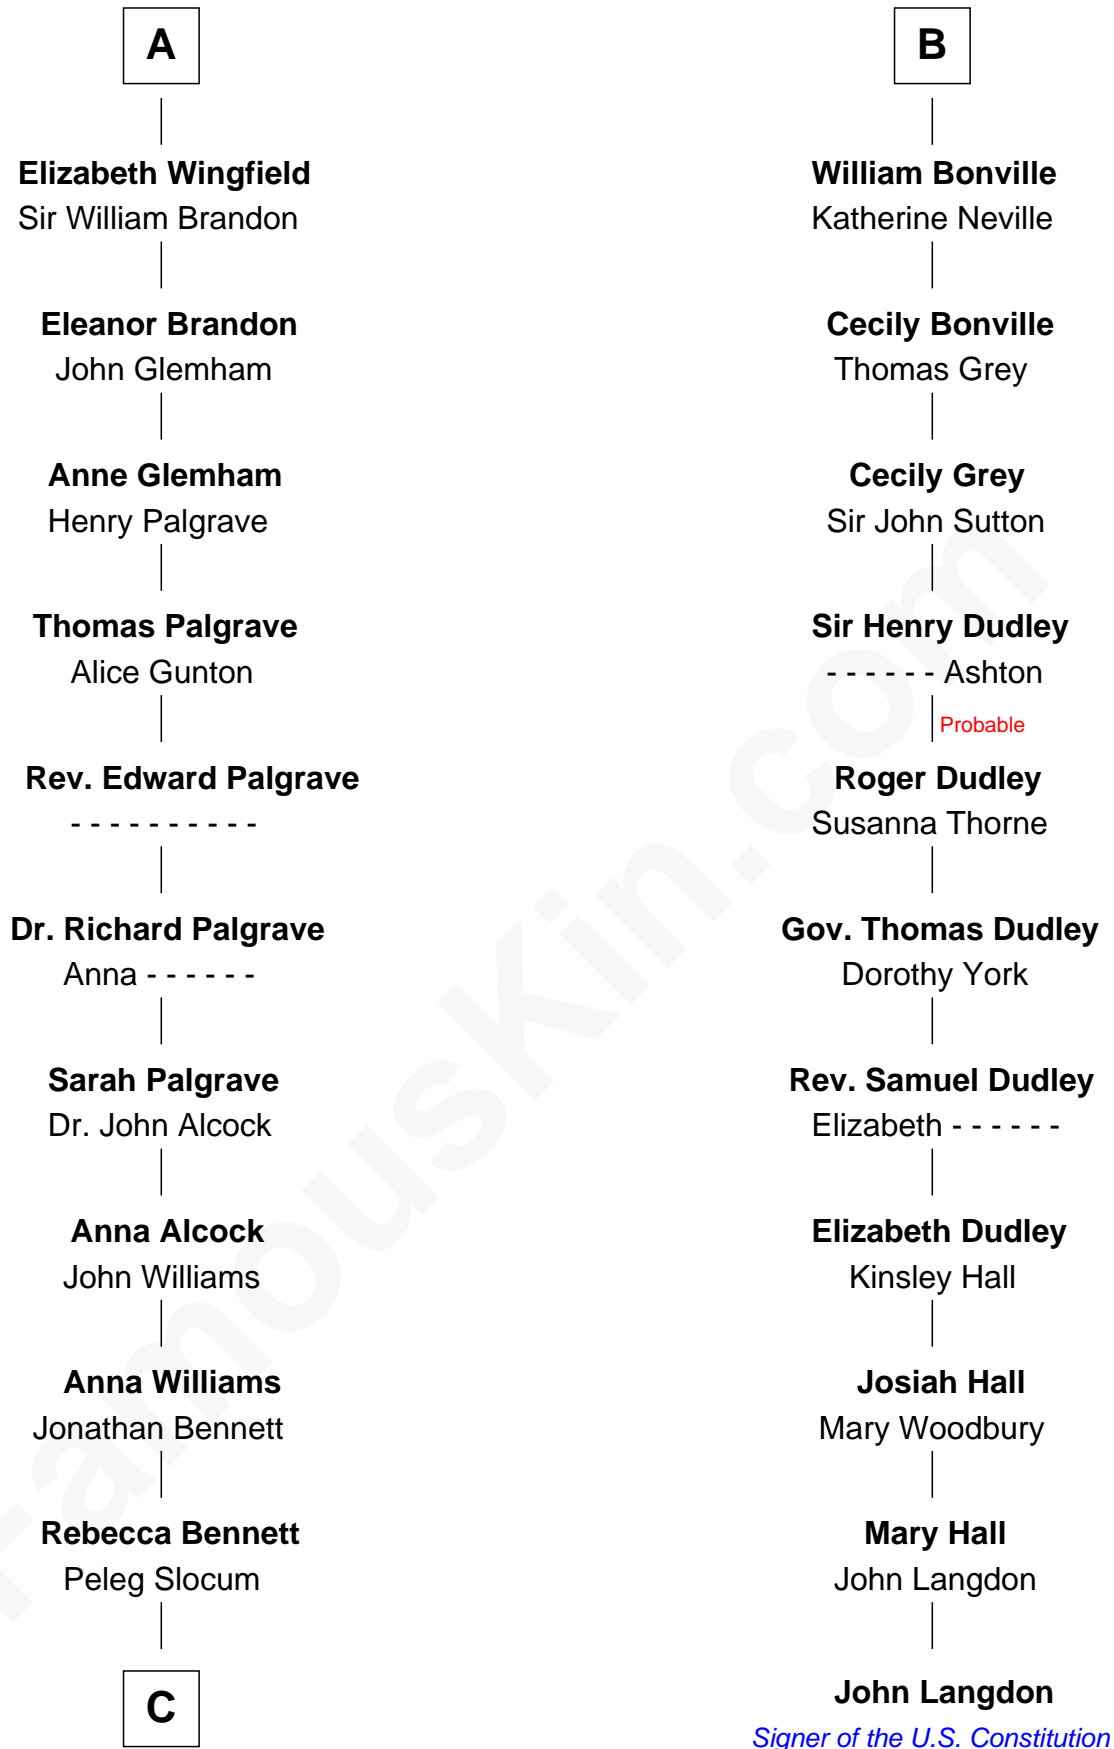

FamousKin.com Relationship Chart of

J. A. Folger

Founder of Folger Coffee Company

17th cousin 3 times removed of

John Langdon

Signer of the U.S. Constitution

Sir Humphrey de Bohun

Maud of Eu

Elizabeth de Bohun

Sir Richard Fitzalan

Elizabeth Fitzalan

Sir Robert Goushill

Elizabeth Goushill

Sir Robert Wingfield

A

Eleanor de Bohun

Sir John de Verdun

Maud de Verdun

Sir John de Grey

Sir Roger de Grey

Elizabeth de Hastings

Sir Reynold de Grey

Eleanor le Strange

Sir Reynold Grey

Margaret de Ros

Margaret Grey

Sir William Bonville

William Bonville

Elizabeth Harington

B

C

—
Peleg Slocum
Elizabeth Brown