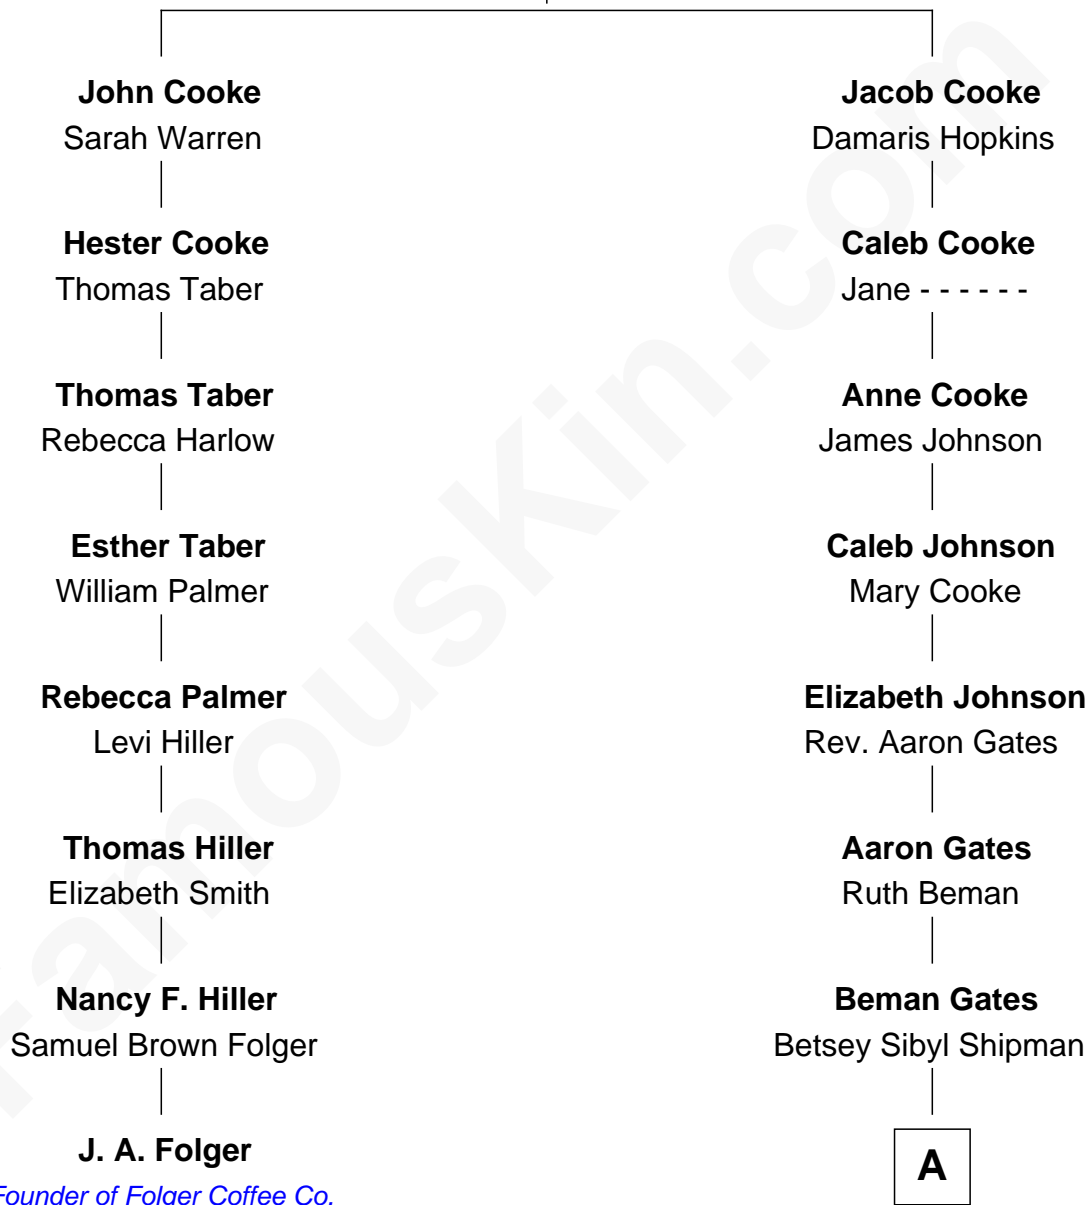

FamousKin.com Relationship Chart of

J. A. Folger

Founder of Folger Coffee Company

7th cousin 1 time removed of

Charles Dawes

30th U.S. Vice-President

Francis Cooke
Hester le Mahieu

A

Mary Beman Gates
Brig. Gen. Rufus R. Dawes

Charles Dawes
30th U.S. Vice-President

FamousKin.com