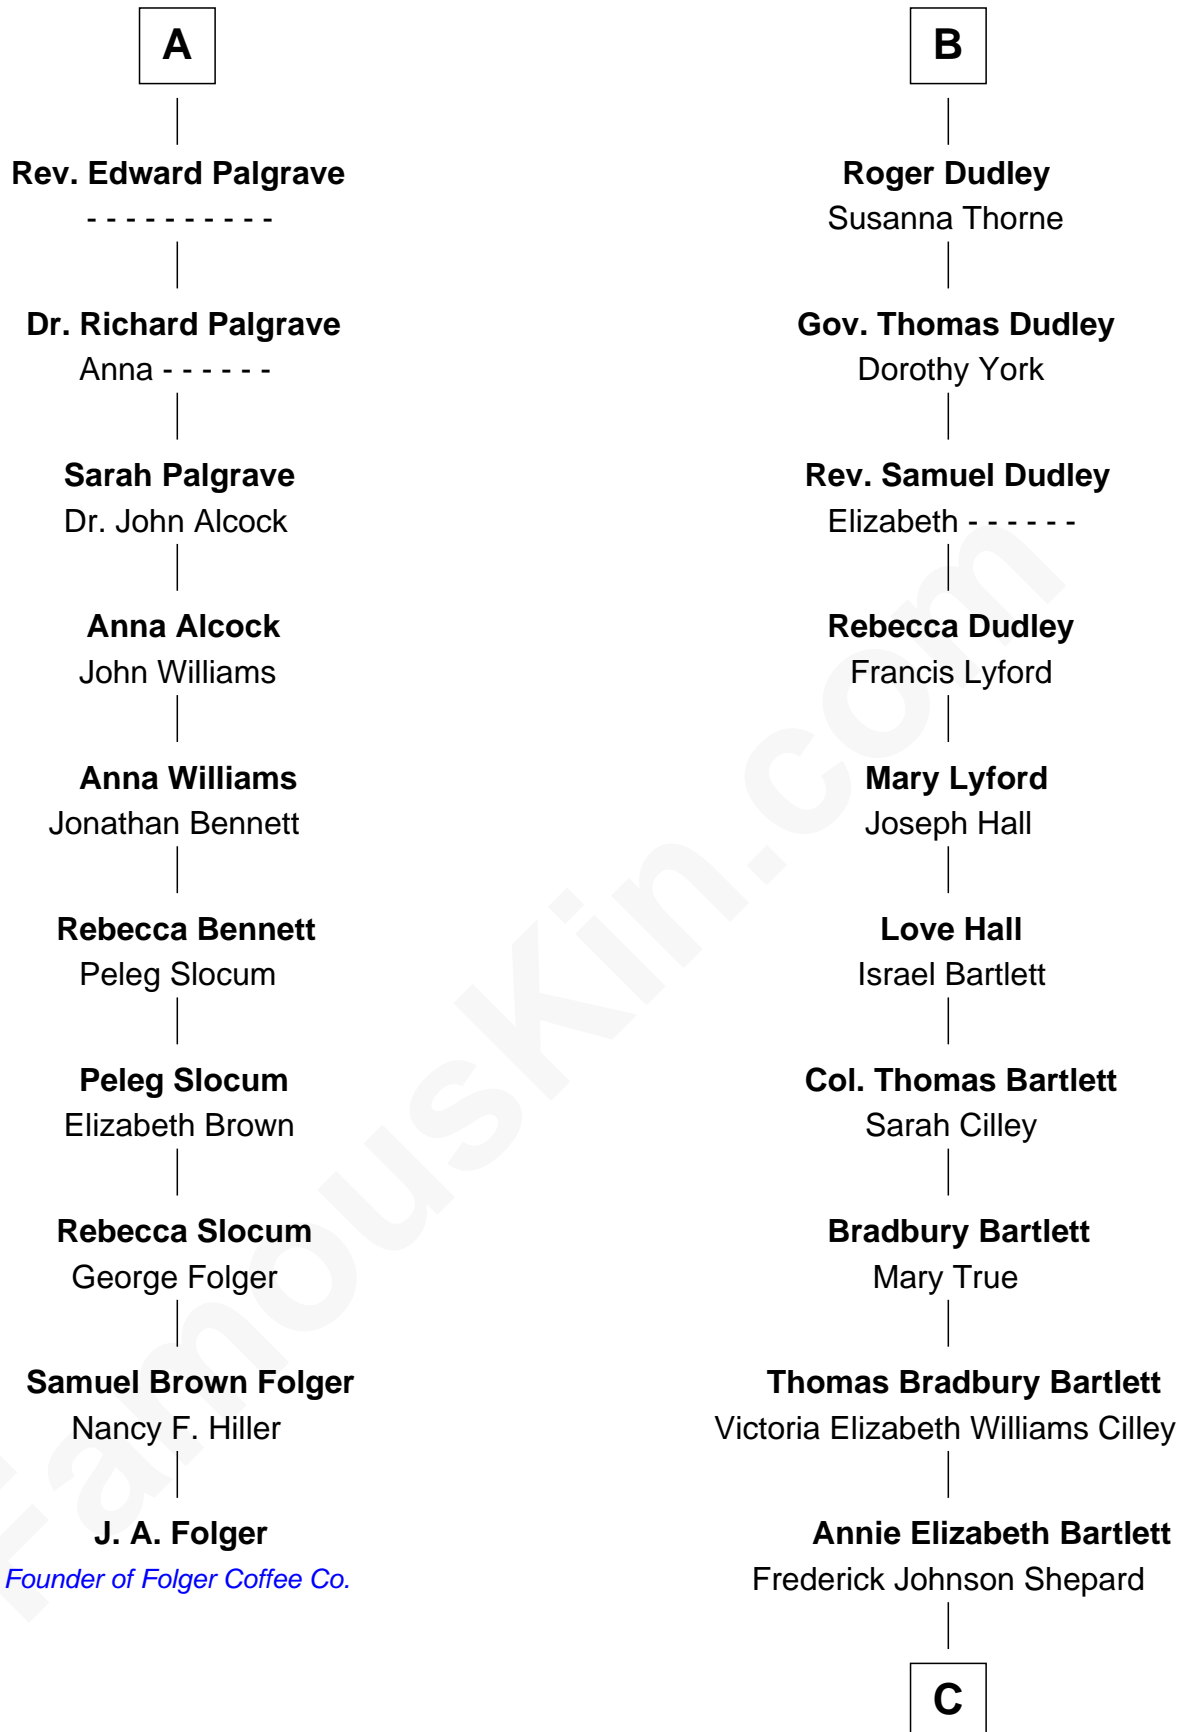

# FamousKin.com Relationship Chart of

**J. A. Folger**

*Founder of Folger Coffee Company*

**16th cousin 2 times removed of**

**Alan Shepard**

*Mercury and Apollo Astronaut*

**Richard Fitzalan**  
Eleanor Plantagenet

C

Alan Bartlett Shepard  
Pauline Renza Emerson

Alan Shepard  
*Mercury and Apollo Astronaut*

FamousKin.com