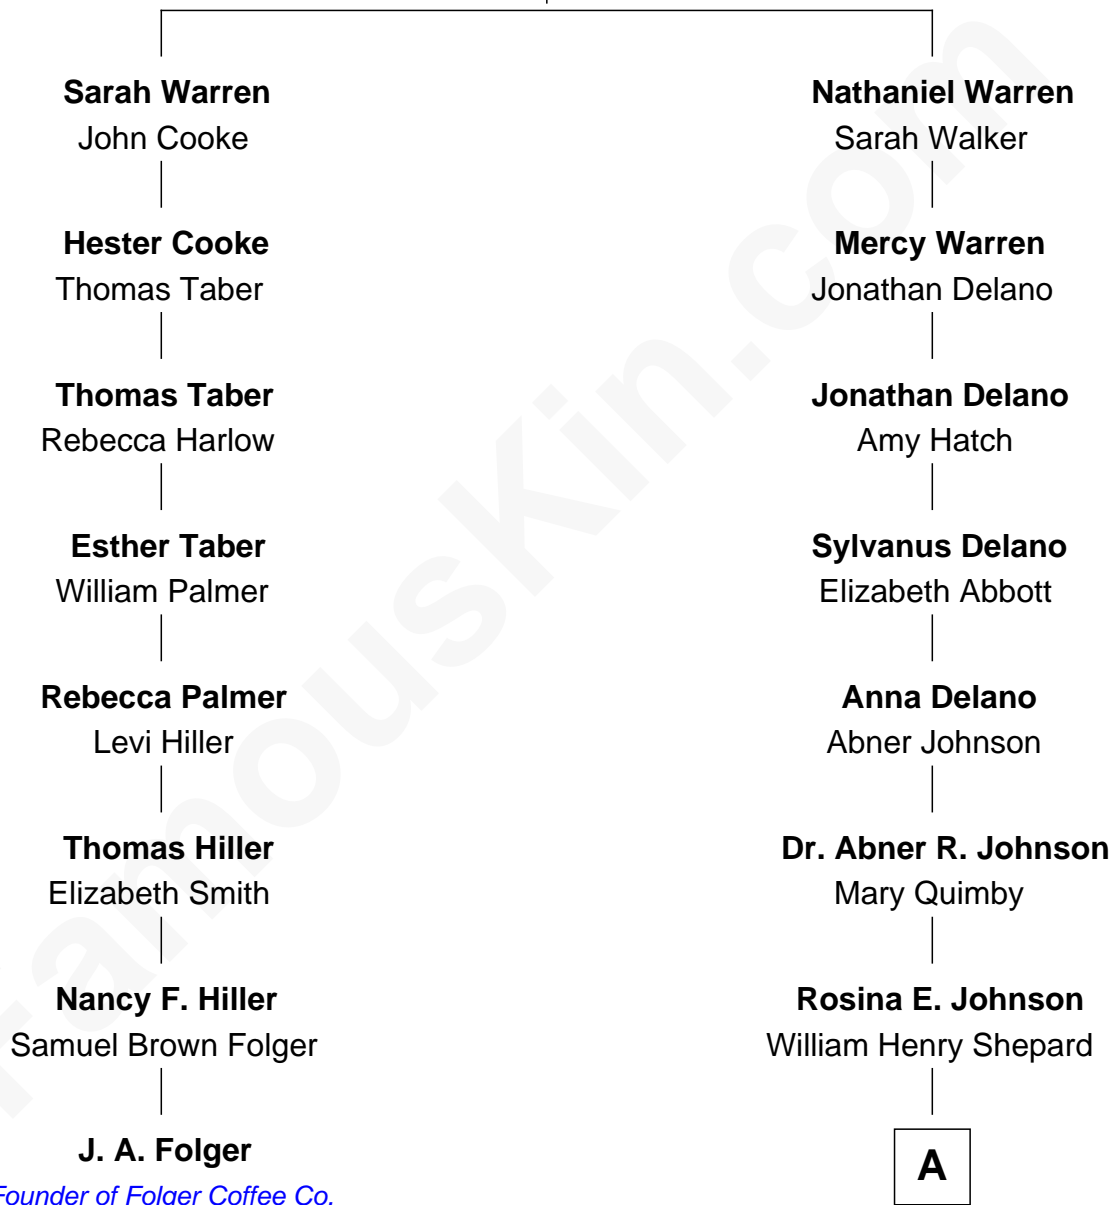

FamousKin.com Relationship Chart of

J. A. Folger

Founder of Folger Coffee Company

7th cousin 2 times removed of

Alan Shepard

Mercury and Apollo Astronaut

Richard Warren
Elizabeth Walker

A

—
Frederick Johnson Shepard

Annie Elizabeth Bartlett

—
Alan Bartlett Shepard

Pauline Renza Emerson

—
Alan Shepard

Mercury and Apollo Astronaut

FamousKin.com