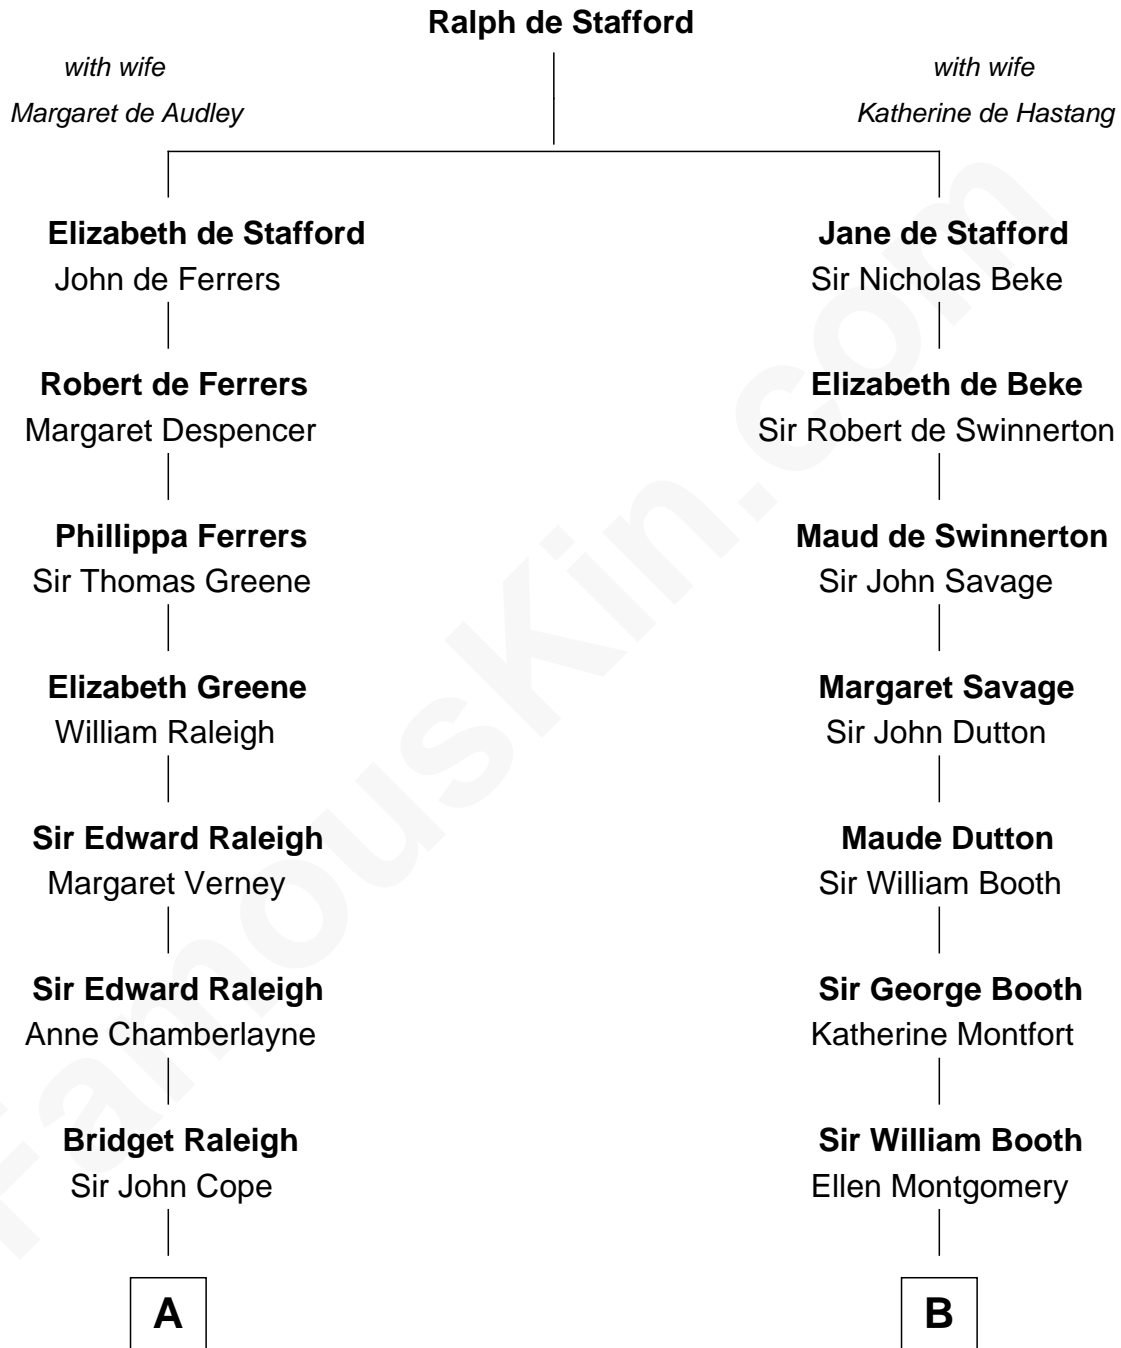

FamousKin.com Relationship Chart of

J. A. Folger

Founder of Folger Coffee Company

16th cousin 4 times removed of

Christian Herter

59th Governor of Massachusetts

C

—
Archibald Miles

Mary Treese

—
Mary Miles

Christian Herter

—
Albert Herter

Adele McGinnis

—
Christian Herter

59th Governor of Massachusetts