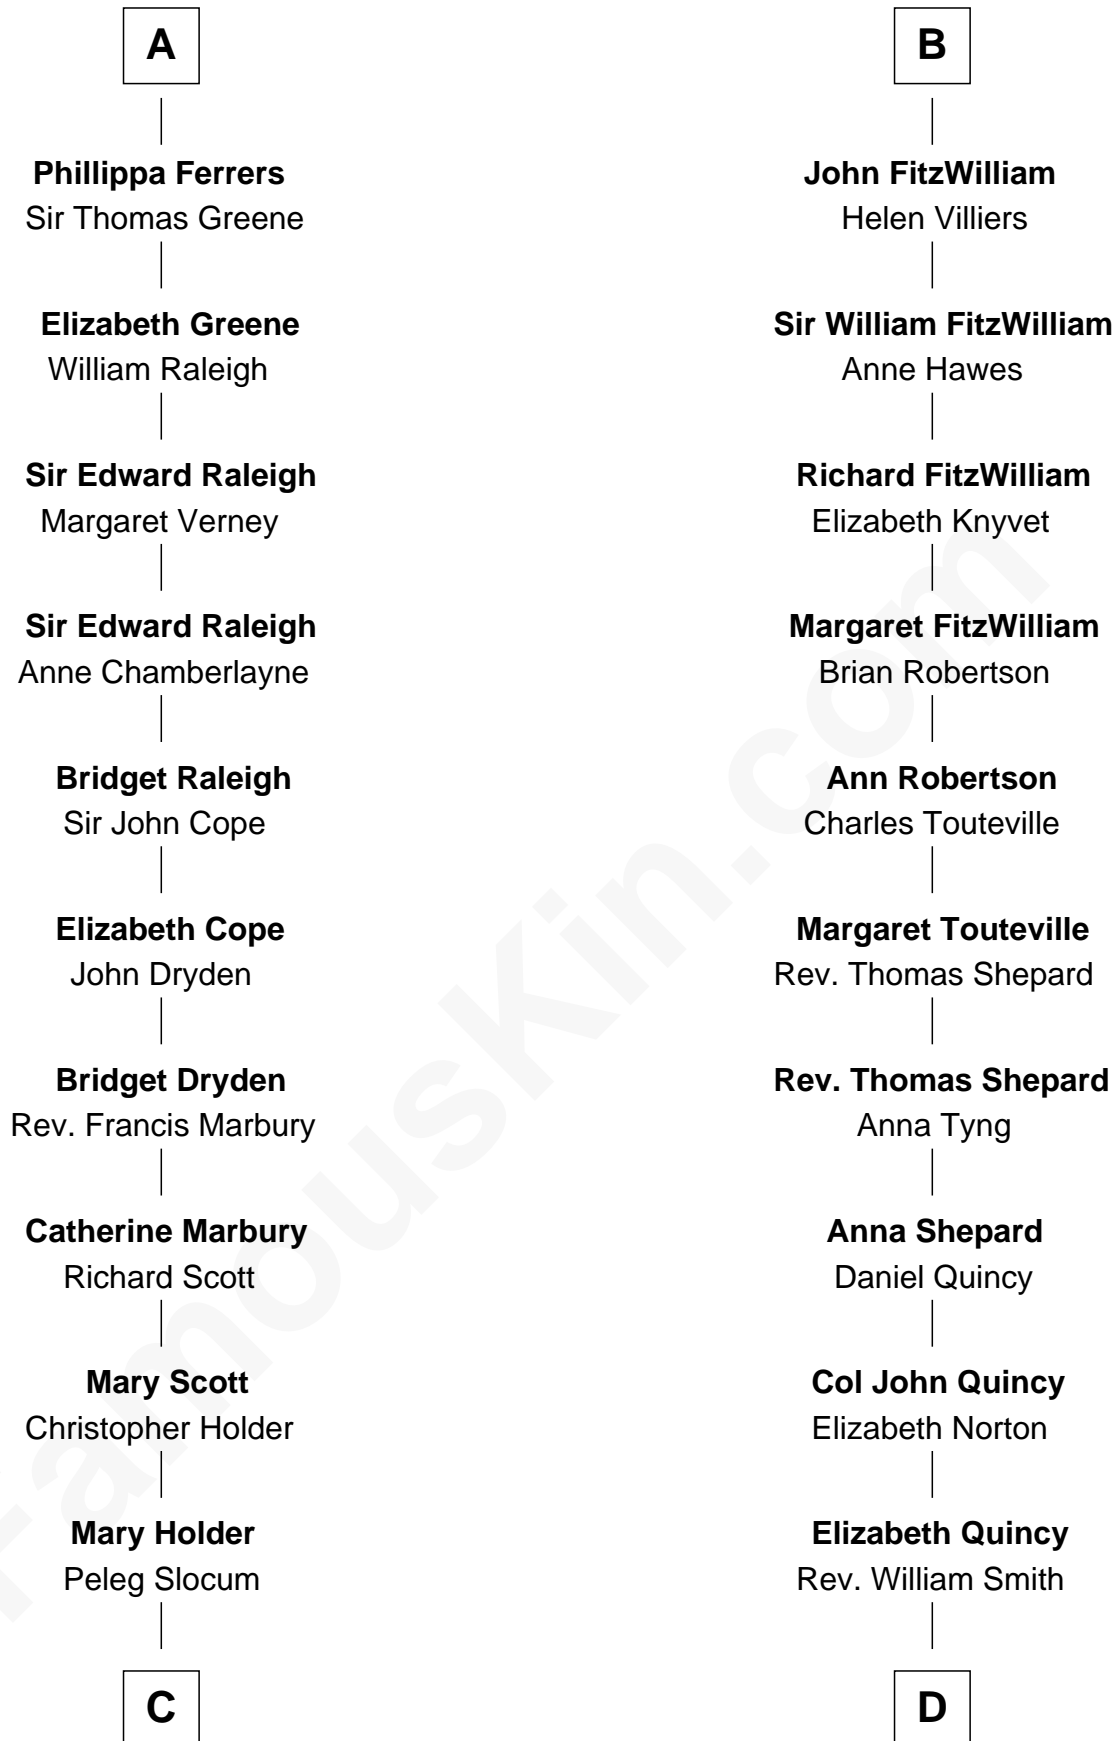

FamousKin.com Relationship Chart of

J. A. Folger

Founder of Folger Coffee Company

18th cousin 3 times removed of

John Quincy Adams

6th U.S. President

Sir William Longespee

Ela of Salisbury

Sir Walter FitzRobert

Ela FitzWalter

William de Odingsells

Ida de Odingsells

John de Clinton

William de Clinton

Julian de Leybourne

Elizabeth de Clinton

Sir John FitzWilliam

Sir William FitzWilliam

Maude de Cromwell

Sir John FitzWilliam

Eleanor Greene

B

C

Peleg Slocum
Rebecca Bennett

Peleg Slocum
Elizabeth Brown

Rebecca Slocum
George Folger

Samuel Brown Folger
Nancy F. Hiller

J. A. Folger
Founder of Folger Coffee Co.

D

Abigail Quincy Smith
John Adams

John Quincy Adams
6th U.S. President