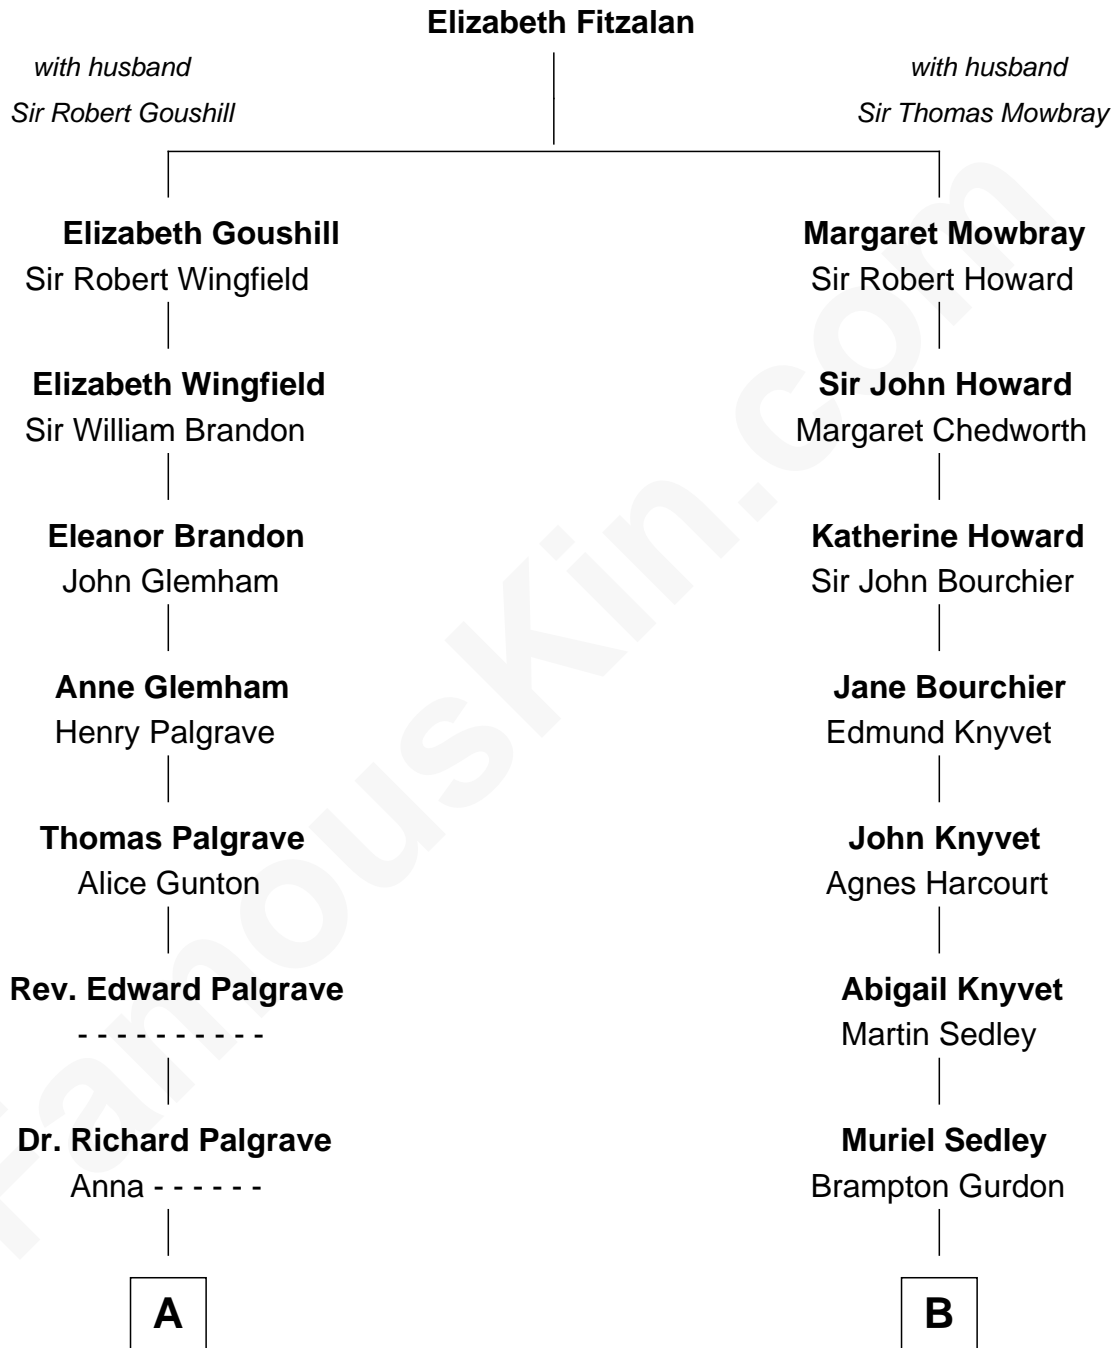

FamousKin.com Relationship Chart of

J. A. Folger

Founder of Folger Coffee Company

14th cousin 4 times removed of

Ted Danson

TV Actor - "Cheers", "CSI"

C

Edward Bridge Danson
Jessica Harriet MacMaster

Ted Danson

TV Actor - "Cheers", "CSI"

FamousKin.com